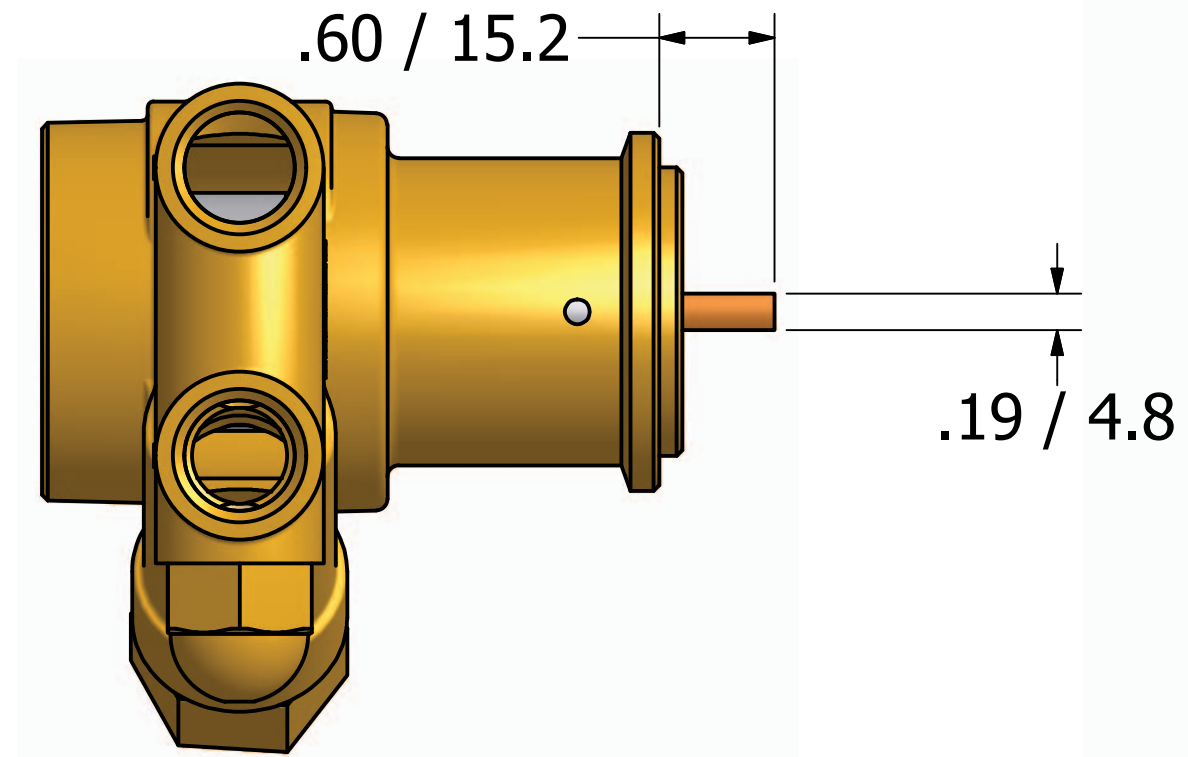

Series 1 Rotary Vane Pump Clamp-On Style

3/8-18 NPT or
3/8-19 BSPP (G3/8)
INLET/OUTLET PORTS

1143 Bronze Coupling

"A" Mounting

**"B" Mounting with 1143
Bronze Coupling**

869 Seven Oaks Blvd
Suite 120
Smyrna, TN 37167
615-355-8000
mail@proconpump.com

PROCON[®]
Products

Series 1 - Rotary Vane Pumps Bolt -On Style

"E" Mounting

869 Seven Oaks Blvd.
Suite 120
Smyrna, TN 37167
mail@proconpump.com

PROCON[®]
Products