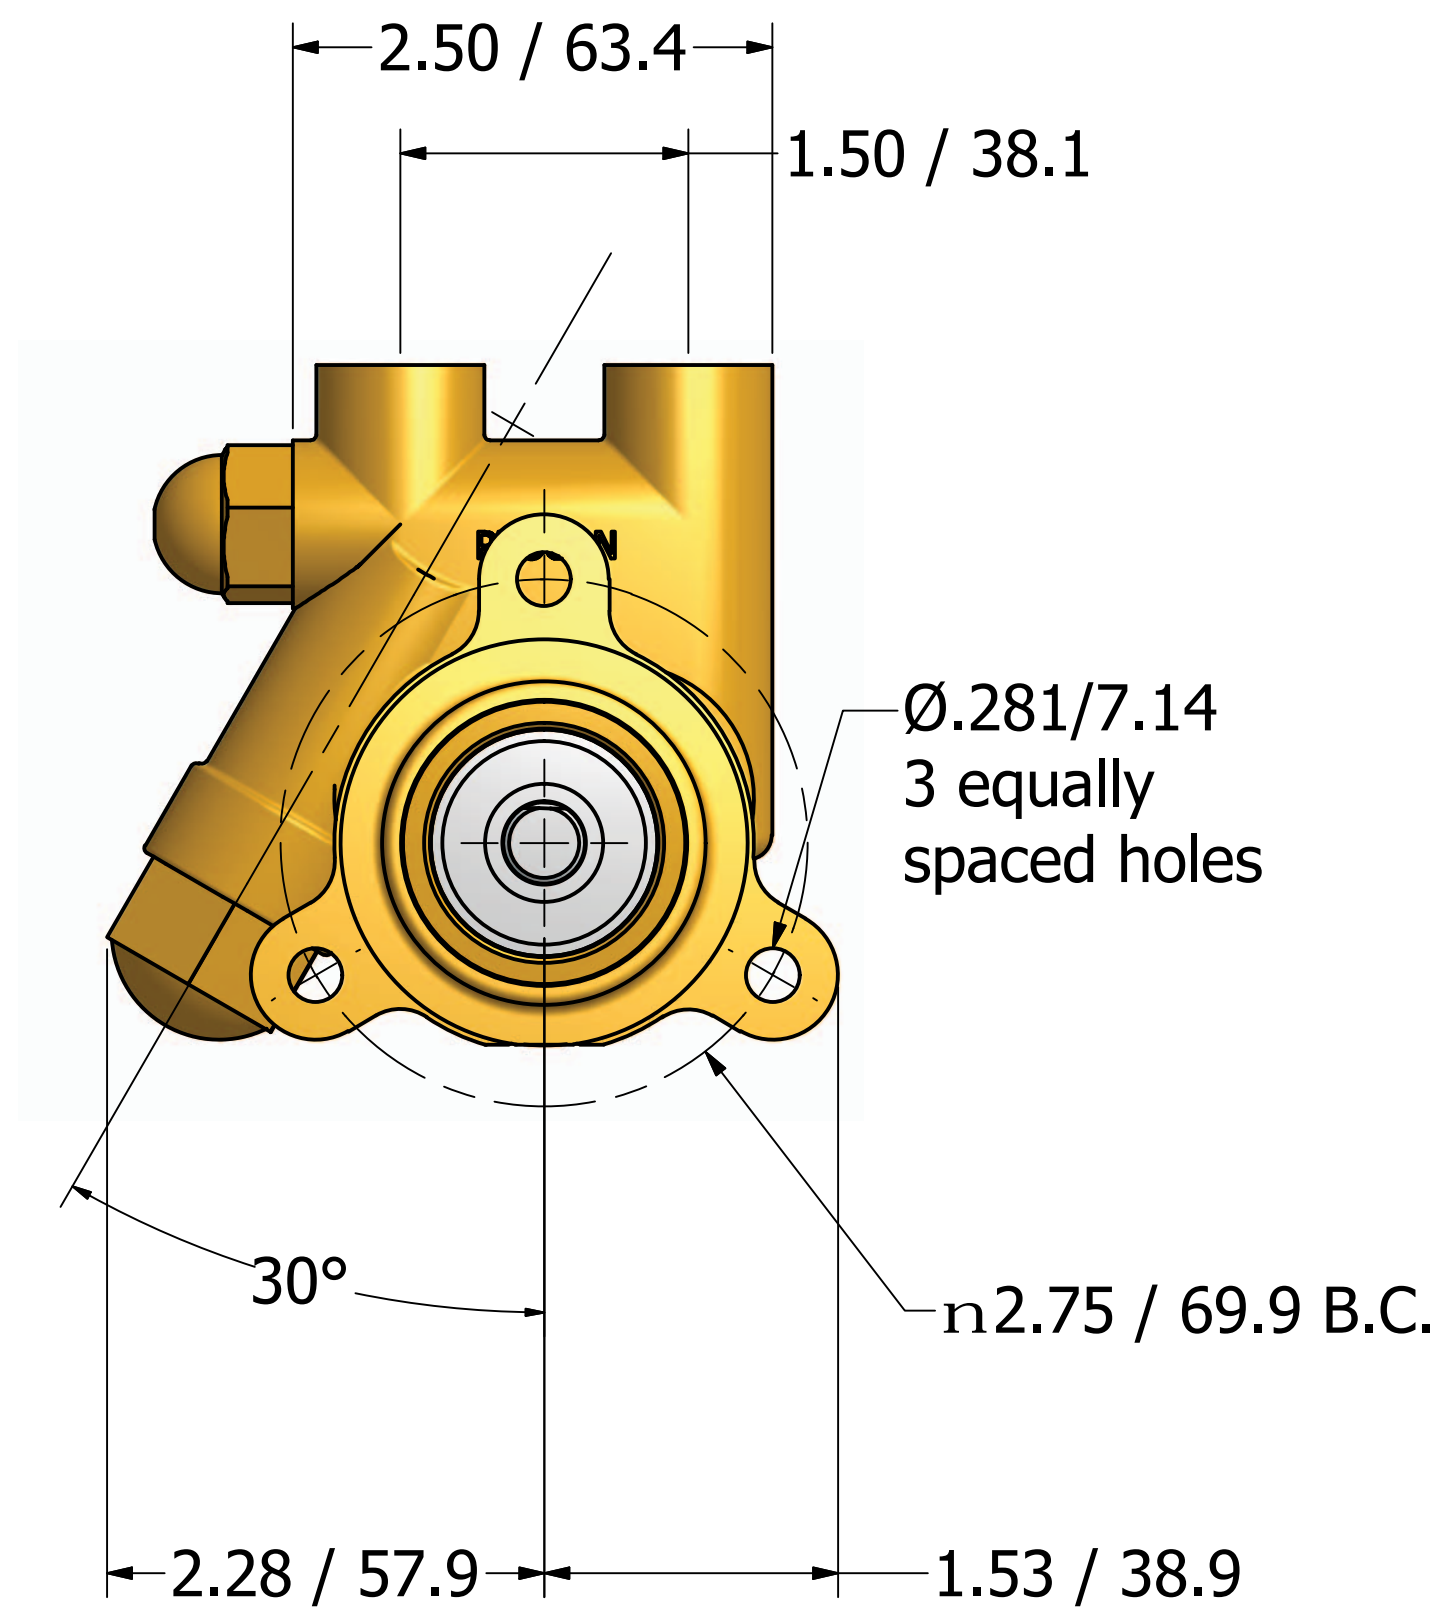

Series 1 Rotary Vane Pump Clamp-On Style

3/8-18 NPT or
3/8-19 BSPP (G3/8)
INLET/OUTLET PORTS

1143 Bronze Coupling

"A" Mounting

**"B" Mounting with 1143
Bronze Coupling**

869 Seven Oaks Blvd
Suite 120
Smyrna, TN 37167
615-355-8000
mail@proconpump.com

PROCON[®]
Products

Series 1 - Rotary Vane Pumps Bolt -On Style

"E" Mounting

869 Seven Oaks Blvd.
Suite 120
Smyrna, TN 37167
mail@proconpump.com

PROCON[®]
Products