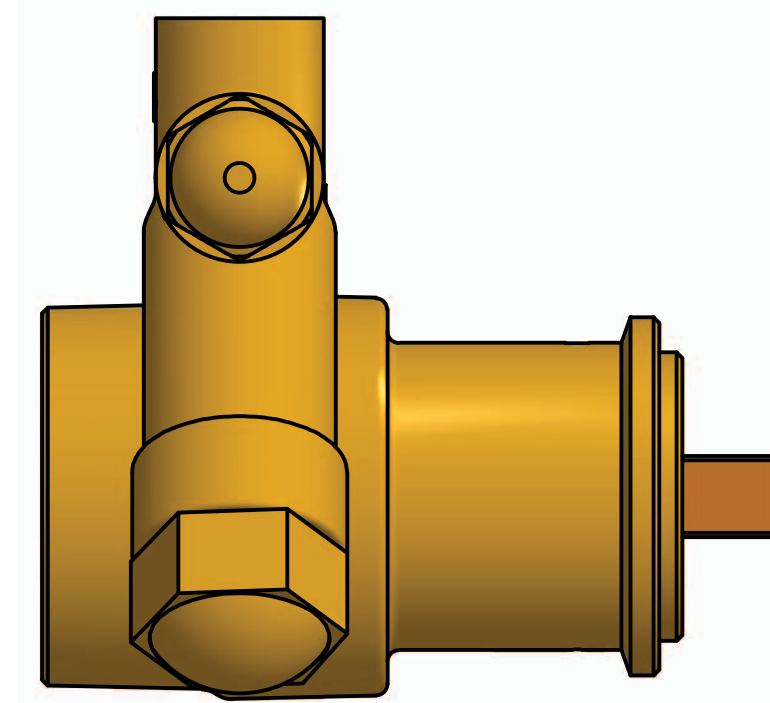

Series 1 Rotary Vane Pump Clamp-On Style

3/8-18 NPT or
3/8-19 BSPP (G3/8)
INLET/OUTLET PORTS

1143 Bronze Coupling

"A" Mounting

**"B" Mounting with 1143
Bronze Coupling**

869 Seven Oaks Blvd
Suite 120
Smyrna, TN 37167
615-355-8000
mail@proconpump.com

PROCON[®]
Products

Series 1 - Rotary Vane Pumps Bolt -On Style

"E" Mounting

869 Seven Oaks Blvd.
Suite 120
Smyrna, TN 37167
mail@proconpump.com

PROCON[®]
Products