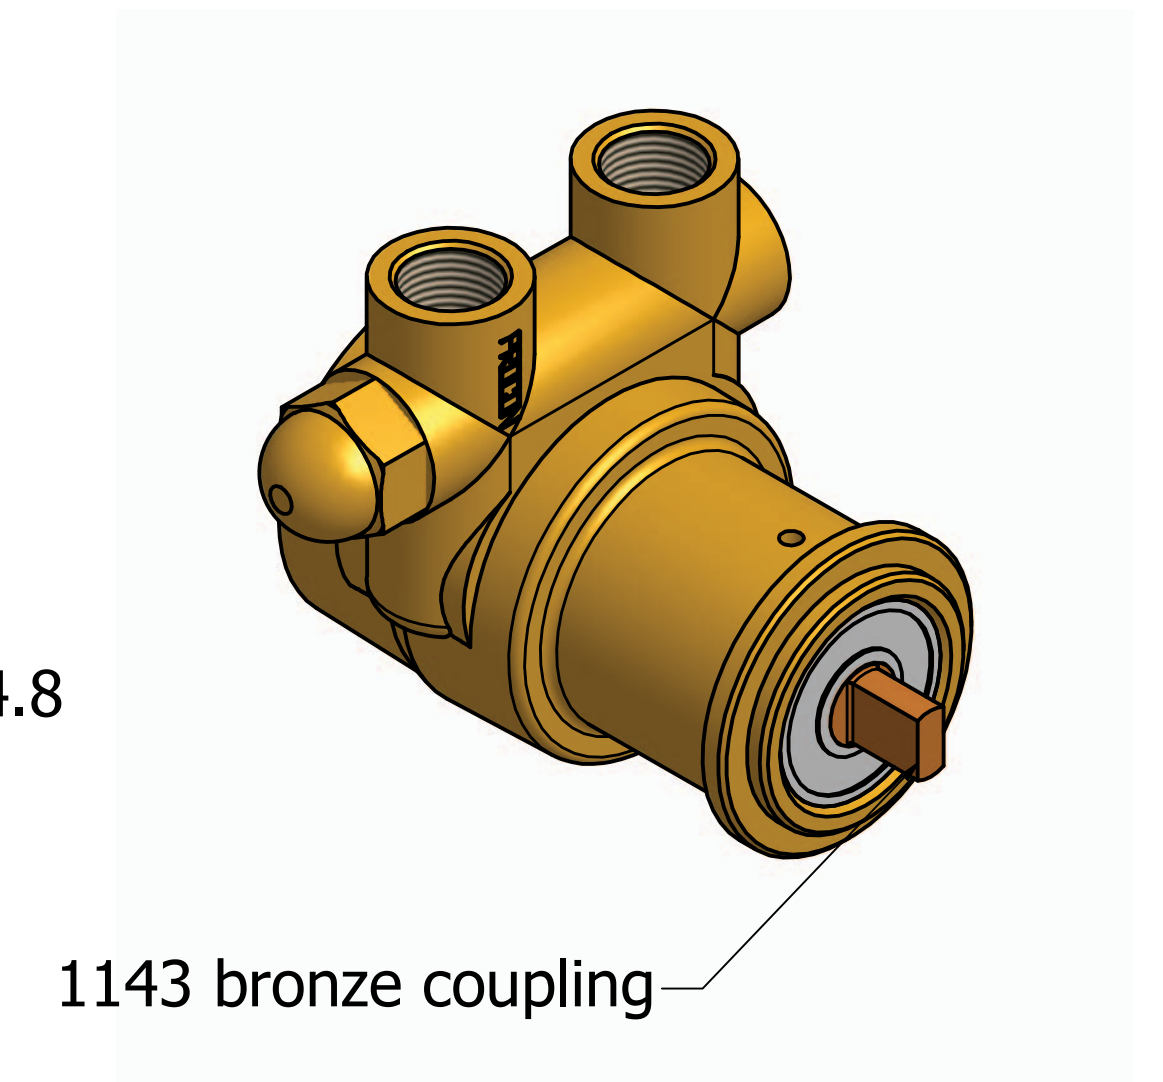

Series 2 - Rotary Vane Pumps Clamp-On Style

"A" Mounting

"B" Mounting with 1143 Bronze coupling

869 Seven Oaks Blvd
Suite 120
Smyrna, TN 37167
615-355-8000
mail@proconpump.com

PROCON[®]
Products

Series 2 - Rotary Vane Pump Bolt-On Style

3/8-18 NPT OR
3/8-19 BSPP (G3/8)
INLET/OUTLET PORTS

869 Seven Oaks Blvd.
Suite 120
Smyrna, TN 37167
615-355-8000
mail@proconpump.com

PROCON[®]
Products