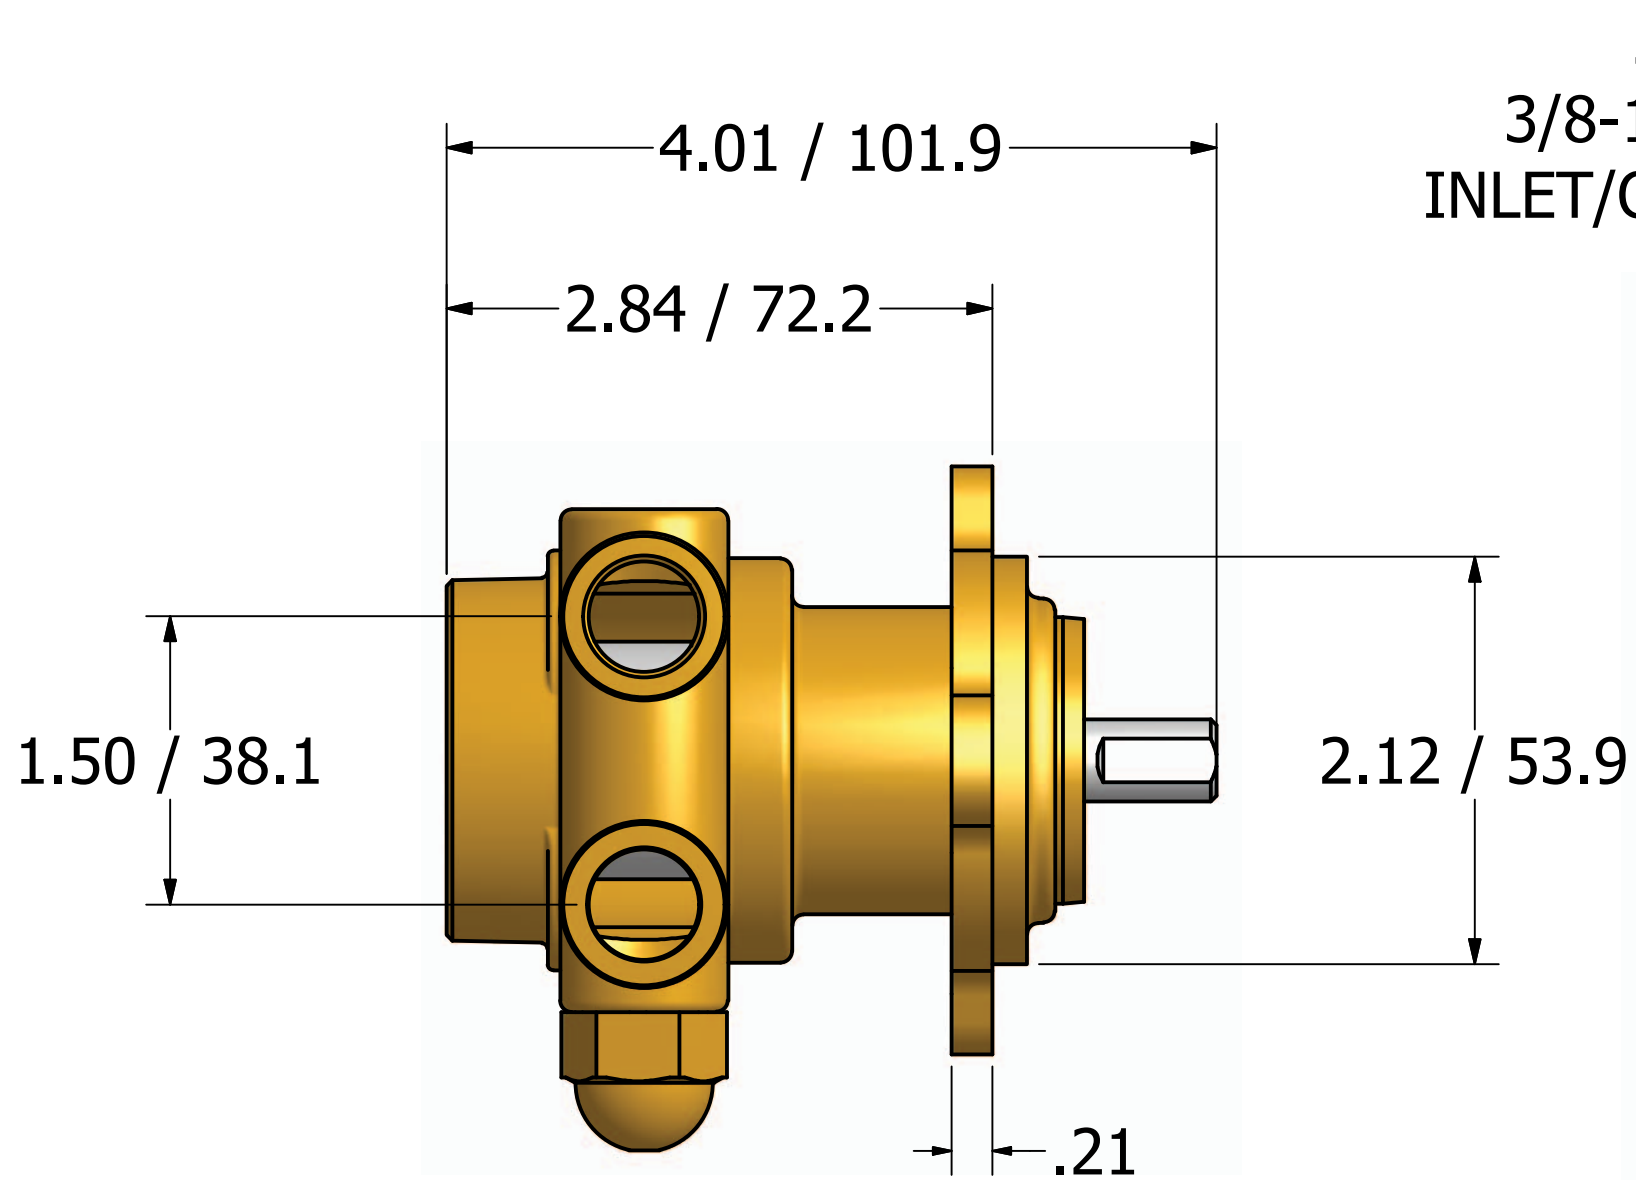

Series 2 - Rotary Vane Pumps Clamp-On Style

"A" Mounting

"B" Mounting with 1143 Bronze coupling

869 Seven Oaks Blvd
Suite 120
Smyrna, TN 37167
615-355-8000
mail@proconpump.com

PROCON[®]
Products

Series 2 - Rotary Vane Pump Bolt-On Style

3/8-18 NPT OR
3/8-19 BSPP (G3/8)
INLET/OUTLET PORTS

869 Seven Oaks Blvd.
Suite 120
Smyrna, TN 37167
615-355-8000
mail@proconpump.com

PROCON[®]
Products