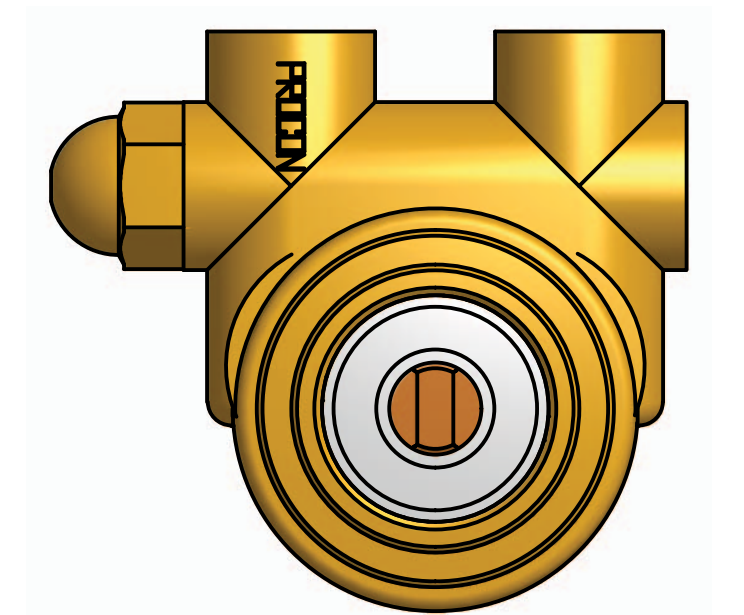

Series 2 - Rotary Vane Pumps Clamp-On Style

"A" Mounting

"B" Mounting with 1143 Bronze coupling

869 Seven Oaks Blvd
Suite 120
Smyrna, TN 37167
615-355-8000
mail@proconpump.com

PROCON[®]
Products

Series 2 - Rotary Vane Pump Bolt-On Style

3/8-18 NPT OR
3/8-19 BSPP (G3/8)
INLET/OUTLET PORTS

869 Seven Oaks Blvd.
Suite 120
Smyrna, TN 37167
615-355-8000
mail@proconpump.com

PROCON[®]
Products