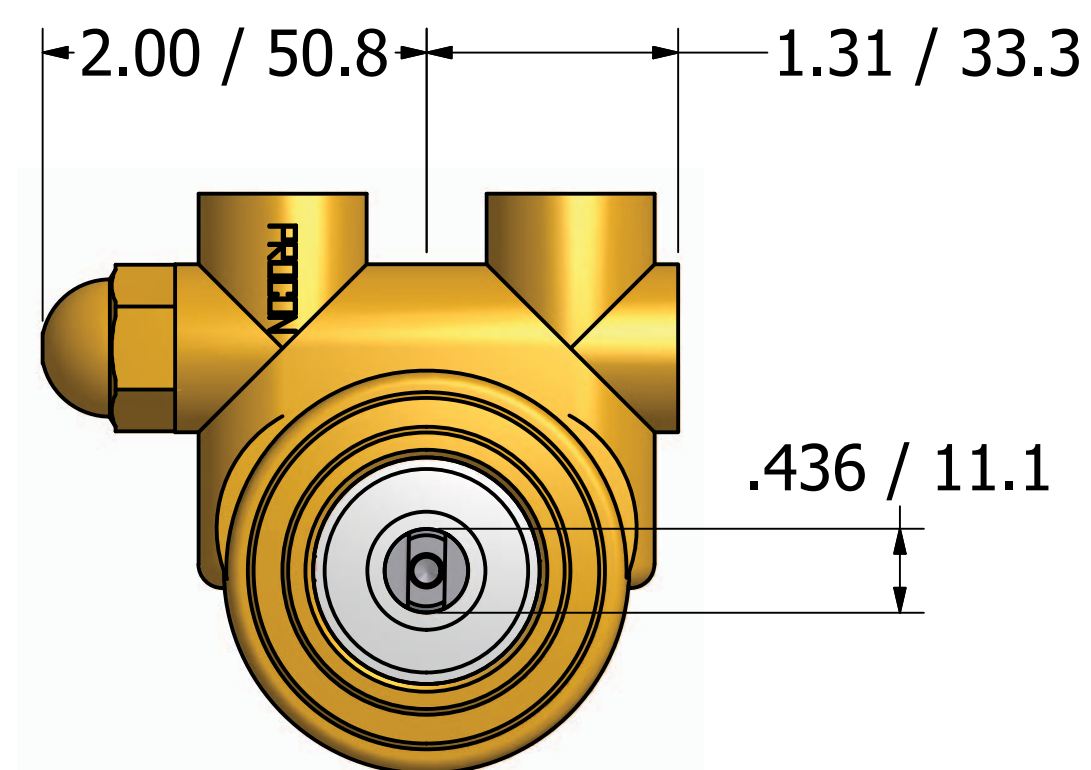

Series 2 - Rotary Vane Pumps Clamp-On Style

"A" Mounting

"B" Mounting with 1143 Bronze coupling

869 Seven Oaks Blvd
Suite 120
Smyrna, TN 37167
615-355-8000
mail@proconpump.com

PROCON[®]
Products

Series 2 - Rotary Vane Pump Bolt-On Style

3/8-18 NPT OR
3/8-19 BSPP (G3/8)
INLET/OUTLET PORTS

869 Seven Oaks Blvd.
Suite 120
Smyrna, TN 37167
615-355-8000
mail@proconpump.com

PROCON[®]
Products