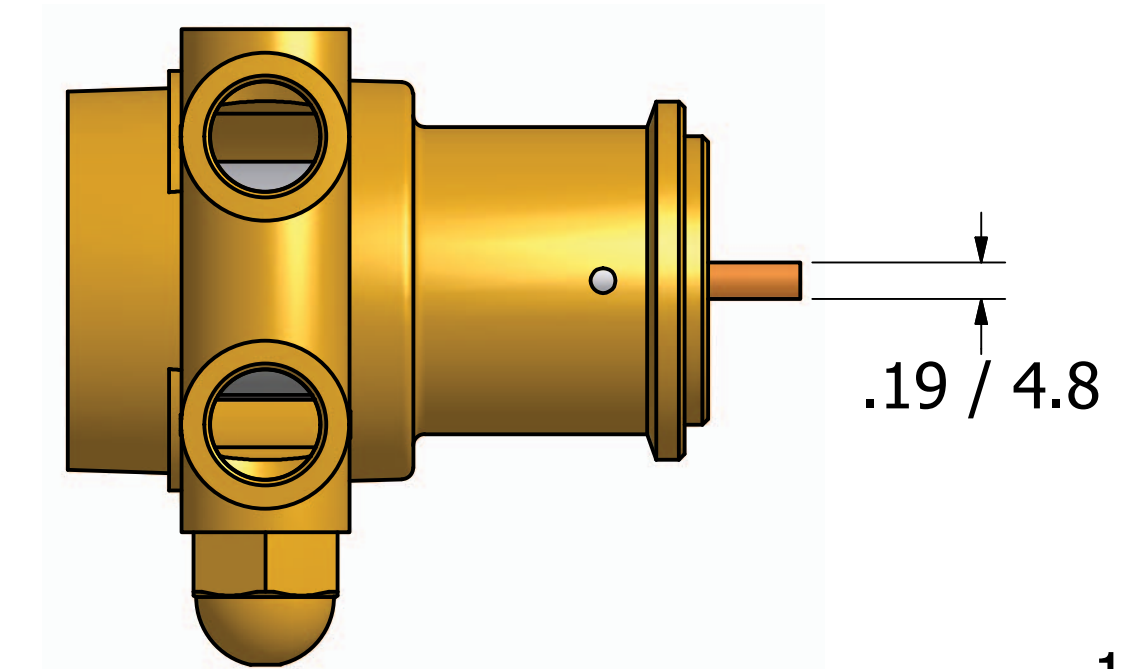

Series 2 - Rotary Vane Pumps Clamp-On Style

"A" Mounting

"B" Mounting with 1143 Bronze coupling

869 Seven Oaks Blvd
Suite 120
Smyrna, TN 37167
615-355-8000
mail@proconpump.com

PROCON[®]
Products

Series 2 - Rotary Vane Pump Bolt-On Style

3/8-18 NPT OR
3/8-19 BSPP (G3/8)
INLET/OUTLET PORTS

869 Seven Oaks Blvd.
Suite 120
Smyrna, TN 37167
615-355-8000
mail@proconpump.com

PROCON[®]
Products