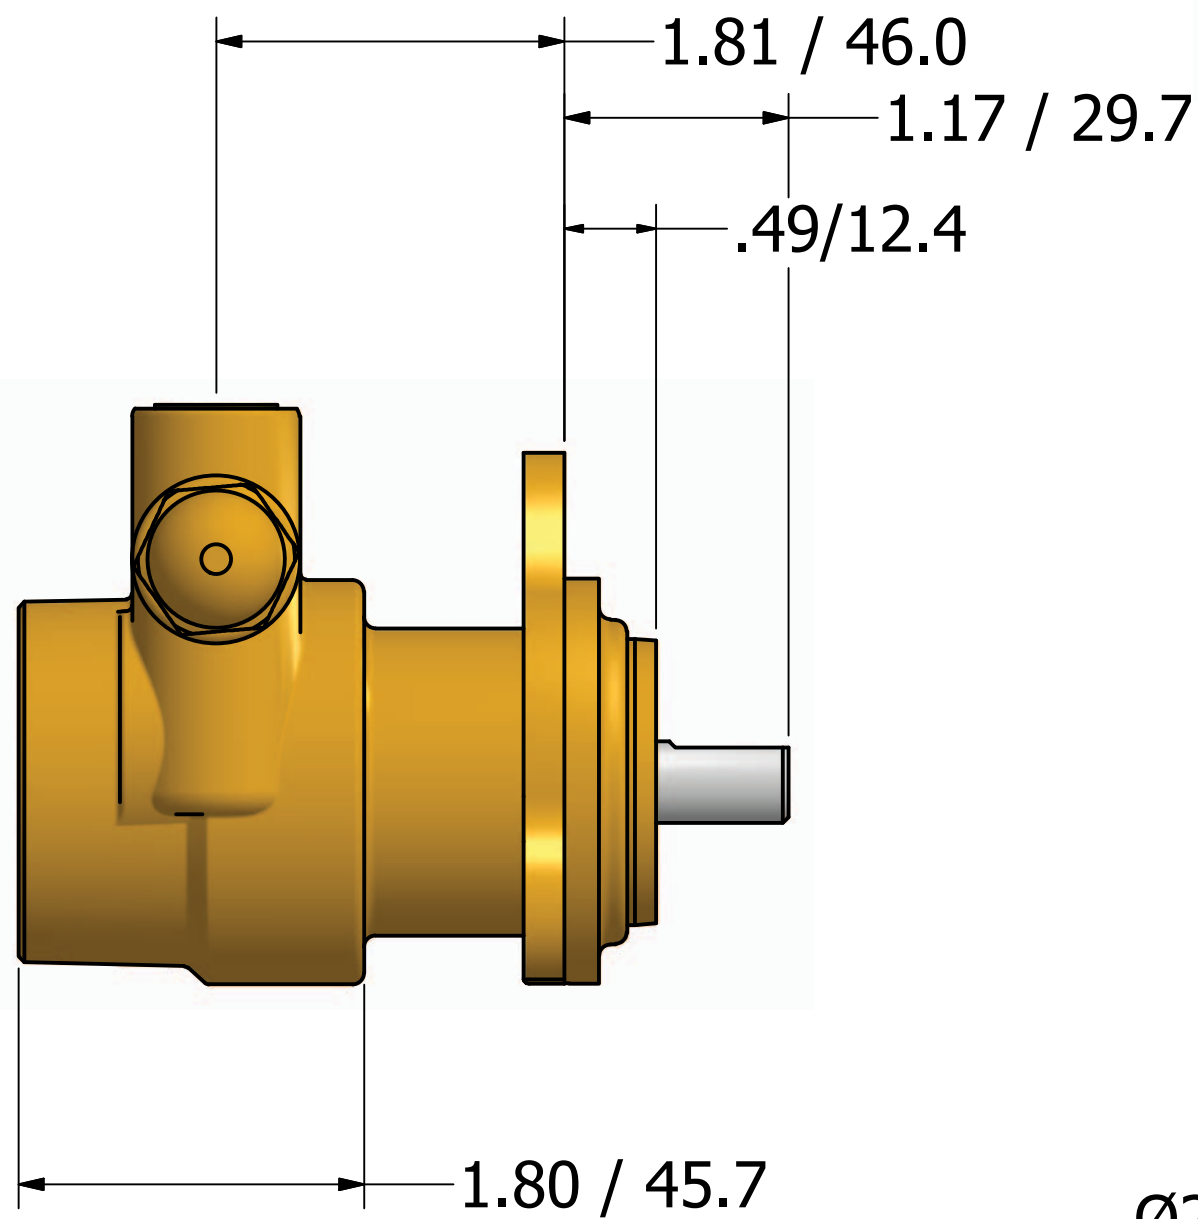

Series 2 - Rotary Vane Pumps Clamp-On Style

"A" Mounting

"B" Mounting with 1143 Bronze coupling

869 Seven Oaks Blvd
Suite 120
Smyrna, TN 37167
615-355-8000
mail@proconpump.com

PROCON[®]
Products

Series 2 - Rotary Vane Pump Bolt-On Style

3/8-18 NPT OR
3/8-19 BSPP (G3/8)
INLET/OUTLET PORTS

869 Seven Oaks Blvd.
Suite 120
Smyrna, TN 37167
615-355-8000
mail@proconpump.com

PROCON[®]
Products