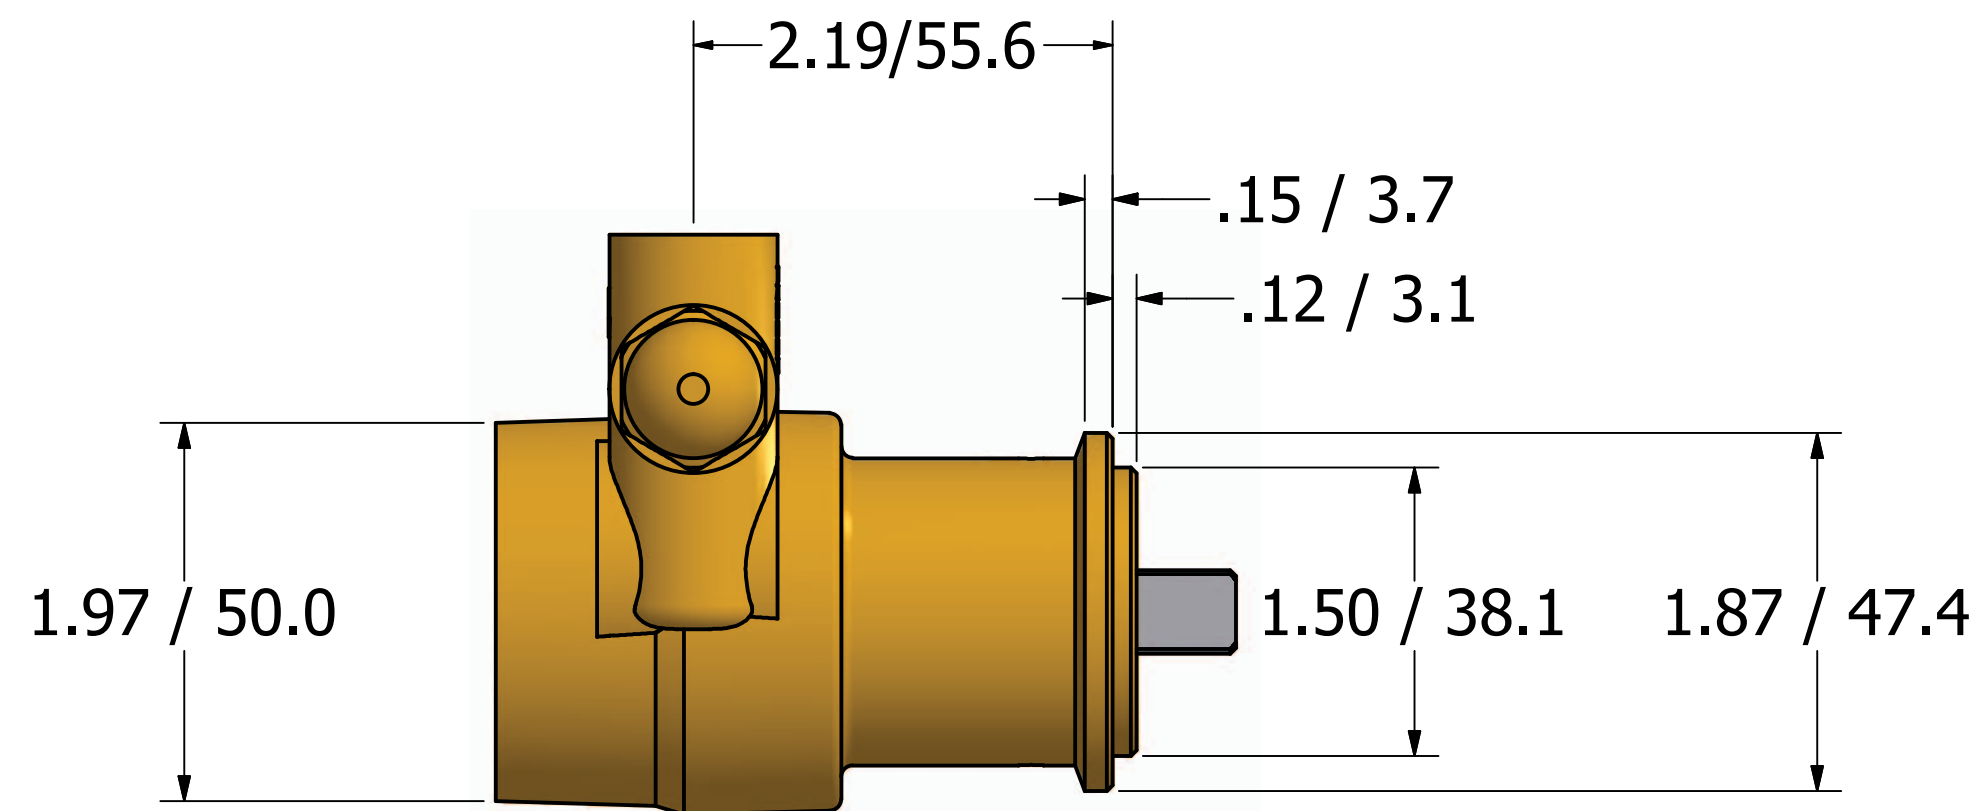

Series 2 - Rotary Vane Pumps Clamp-On Style

"A" Mounting

"B" Mounting with 1143 Bronze coupling

869 Seven Oaks Blvd
Suite 120
Smyrna, TN 37167
615-355-8000
mail@proconpump.com

PROCON[®]
Products

Series 2 - Rotary Vane Pump Bolt-On Style

3/8-18 NPT OR
3/8-19 BSPP (G3/8)
INLET/OUTLET PORTS

869 Seven Oaks Blvd.
Suite 120
Smyrna, TN 37167
615-355-8000
mail@proconpump.com

PROCON[®]
Products