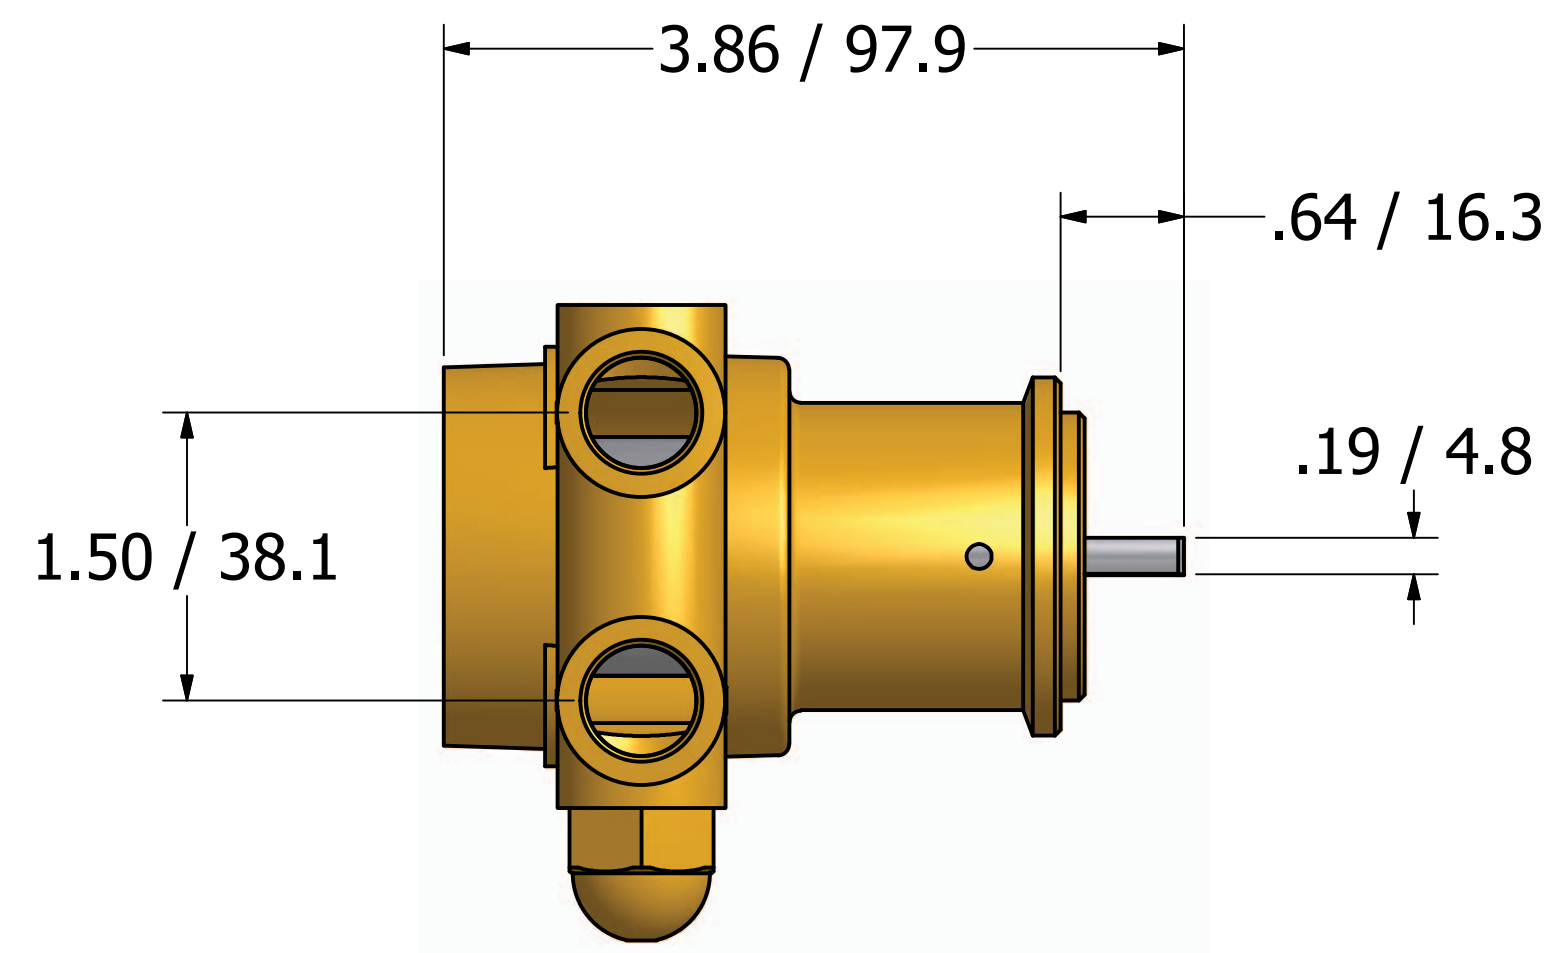

Series 2 - Rotary Vane Pumps Clamp-On Style

"A" Mounting

"B" Mounting with 1143 Bronze coupling

869 Seven Oaks Blvd
Suite 120
Smyrna, TN 37167
615-355-8000
mail@proconpump.com

PROCON[®]
Products

Series 2 - Rotary Vane Pump Bolt-On Style

3/8-18 NPT OR
3/8-19 BSPP (G3/8)
INLET/OUTLET PORTS

869 Seven Oaks Blvd.
Suite 120
Smyrna, TN 37167
615-355-8000
mail@proconpump.com

PROCON[®]
Products