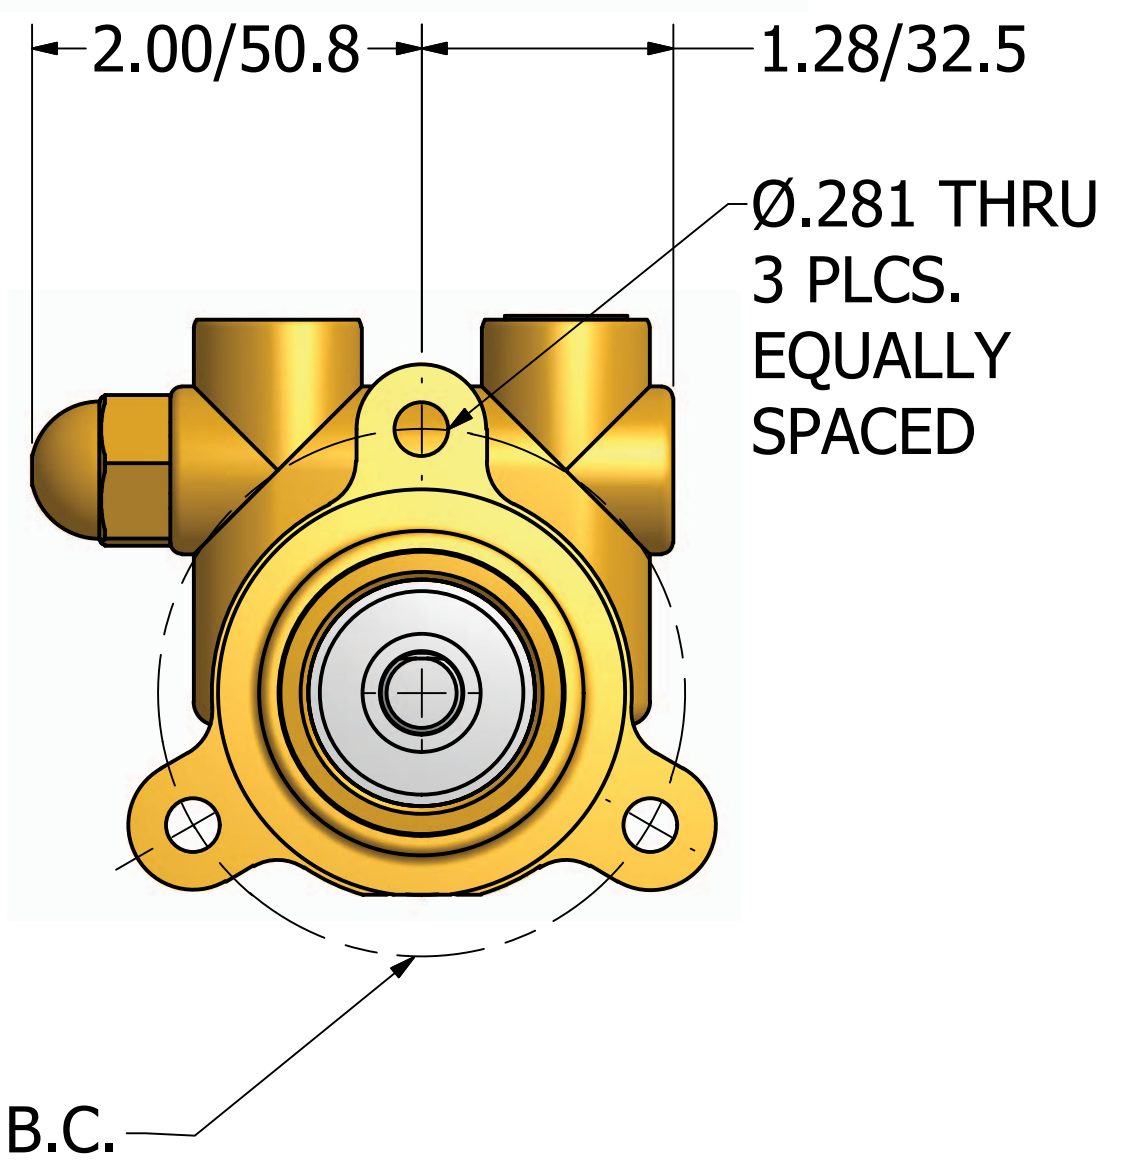

Series 2 - Rotary Vane Pumps Clamp-On Style

"A" Mounting

"B" Mounting with 1143 Bronze coupling

869 Seven Oaks Blvd
Suite 120
Smyrna, TN 37167
615-355-8000
mail@proconpump.com

PROCON[®]
Products

Series 2 - Rotary Vane Pump Bolt-On Style

3/8-18 NPT OR
3/8-19 BSPP (G3/8)
INLET/OUTLET PORTS

869 Seven Oaks Blvd.
Suite 120
Smyrna, TN 37167
615-355-8000
mail@proconpump.com

PROCON[®]
Products