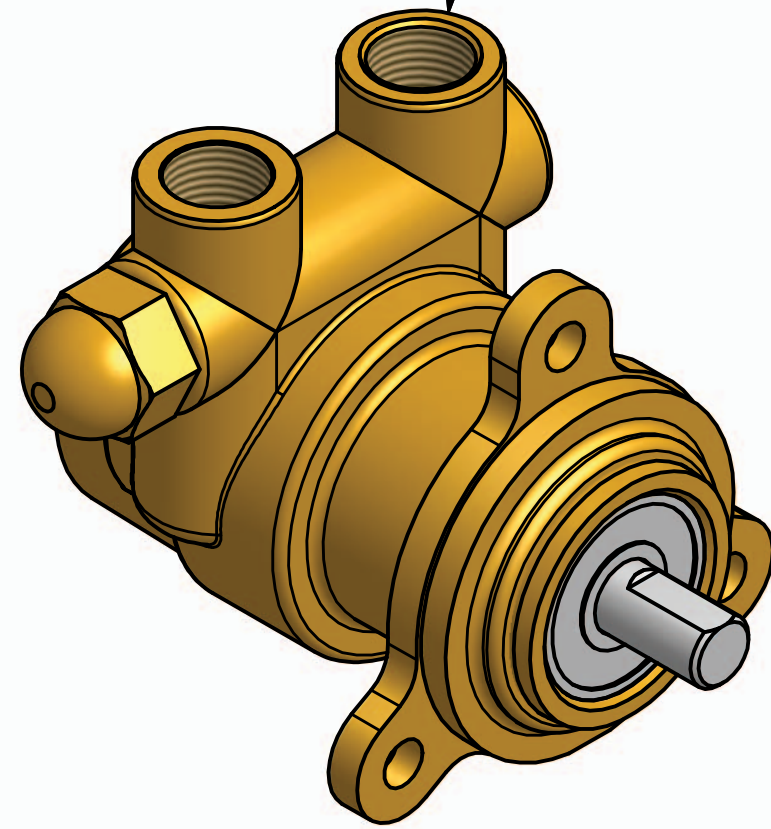

Series 2 - Rotary Vane Pumps Clamp-On Style

"A" Mounting

"B" Mounting with 1143 Bronze coupling

869 Seven Oaks Blvd
Suite 120
Smyrna, TN 37167
615-355-8000
mail@proconpump.com

PROCON[®]
Products

Series 2 - Rotary Vane Pump Bolt-On Style

3/8-18 NPT OR
3/8-19 BSPP (G3/8)
INLET/OUTLET PORTS

869 Seven Oaks Blvd.
Suite 120
Smyrna, TN 37167
615-355-8000
mail@proconpump.com

PROCON[®]
Products