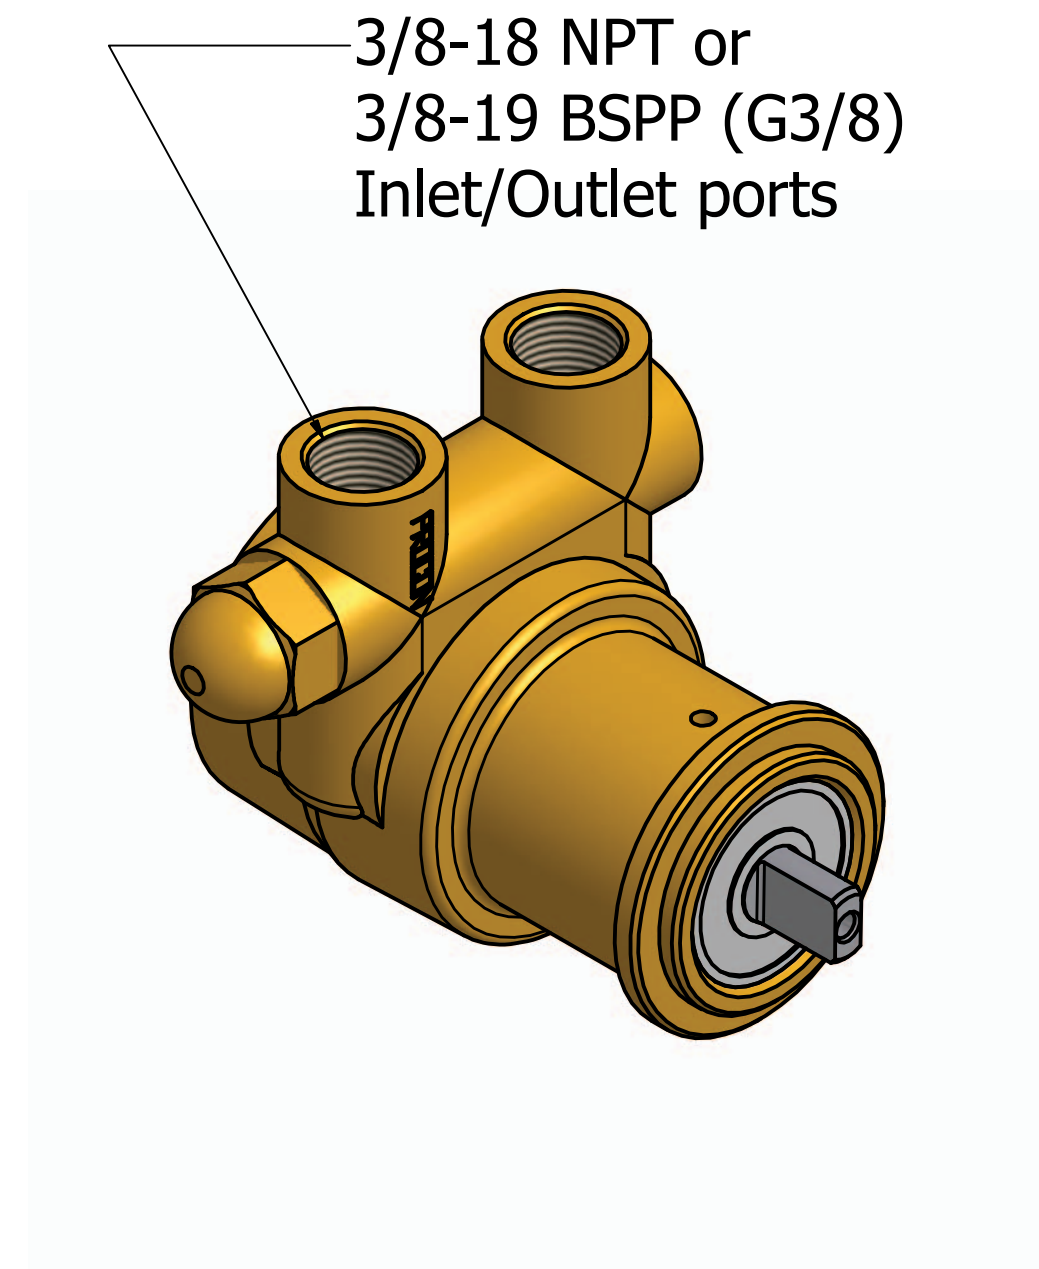

Series 2 - Rotary Vane Pumps Clamp-On Style

"A" Mounting

"B" Mounting with 1143 Bronze coupling

869 Seven Oaks Blvd
Suite 120
Smyrna, TN 37167
615-355-8000
mail@proconpump.com

PROCON[®]
Products

Series 2 - Rotary Vane Pump Bolt-On Style

3/8-18 NPT OR
3/8-19 BSPP (G3/8)
INLET/OUTLET PORTS

869 Seven Oaks Blvd.
Suite 120
Smyrna, TN 37167
615-355-8000
mail@proconpump.com

PROCON[®]
Products