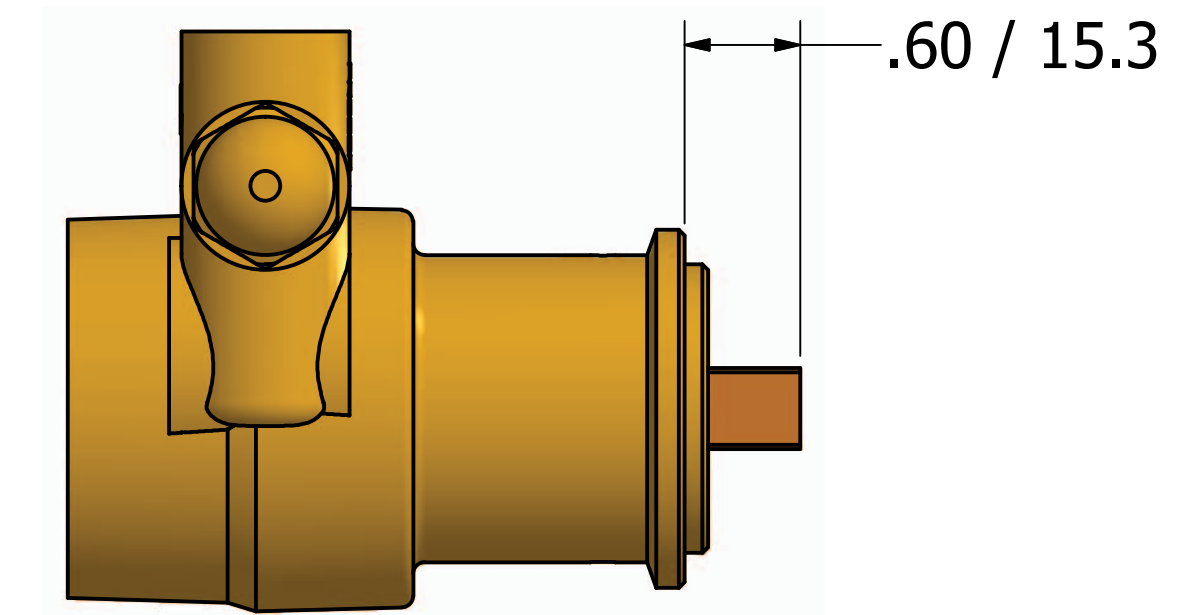

Series 2 - Rotary Vane Pumps Clamp-On Style

"A" Mounting

"B" Mounting with 1143 Bronze coupling

869 Seven Oaks Blvd
Suite 120
Smyrna, TN 37167
615-355-8000
mail@proconpump.com

PROCON[®]
Products

Series 2 - Rotary Vane Pump Bolt-On Style

3/8-18 NPT OR
3/8-19 BSPP (G3/8)
INLET/OUTLET PORTS

869 Seven Oaks Blvd.
Suite 120
Smyrna, TN 37167
615-355-8000
mail@proconpump.com

PROCON[®]
Products