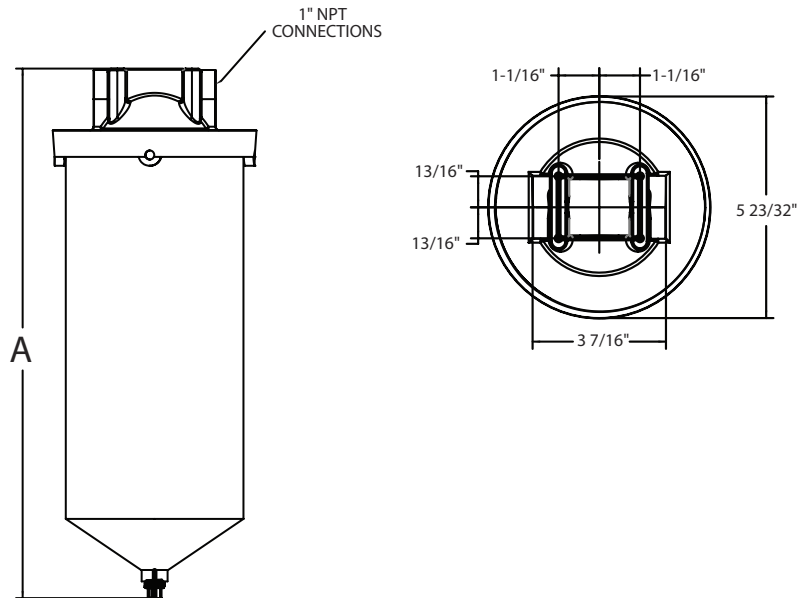

Product Specifications

Maximum Operating Pressure

150 psig (10.3 bar) @ 200°F (93°C)

Connections

Inlet/Outlet: 1" FNPT

Drain Port: Quick-twist fitting

Materials of Construction

Head/Shell/Connections: 304L stainless steel

MODEL	QUANTITY (LENGTH) OF CARTRIDGES	MAXIMUM FLOW RATE* GPM (LPM)	MAXIMUM DIAMETER CARTRIDGE	DRAIN SIZE	DIMENSIONS A
SFB1	1 (10")	12.5 (47.3)	4-1/2"	1/8"	15" (38.1 cm)
SFB2	1 (20")	25 (94.6)	4-1/2"	1/8"	25" (63.5 cm)

Dimensions

Ordering Guide (Example: SFB2-E)

SFB		2	-	E	
MODEL	CARTRIDGE LENGTH	MATERIAL	CONNECTION	GASKET	
SFB	1 = 10", 9-7/8", 9-3/4" 2 = 20"	Blank = 304L (standard)	Blank = 1" FNPT (standard)	Blank = Buna N (standard) E = EPR V = Viton	