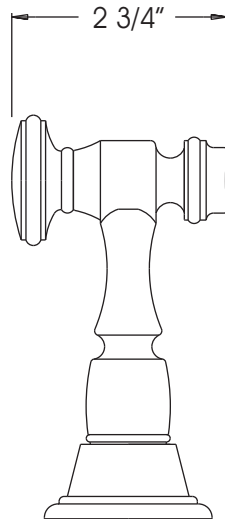

26790 Madison Ave.  
Murrieta, CA 92562  
888-304-0660

www.waterstoneco.com

ITEM NO:

4025

STYLE: TRADITIONAL

INTENDED USE: SIDE SPRAY

CUSTOMER NAME:

JOB NO:

DIMENSIONS MAY VARY AND ARE SUBJECT TO CHANGE. NO RESPONSIBILITY IS ASSUMED FOR USE OF SUPERCEDED OR VOIDED DATA.

**Technical Specifications:**

- Solid brass construction.
- Works with all Waterstone faucets equipped with a side spray port.
- Includes mounting base
- Teflon bump guard.
- 4ft nylon reinforced connection hose.
- Insulated handle.