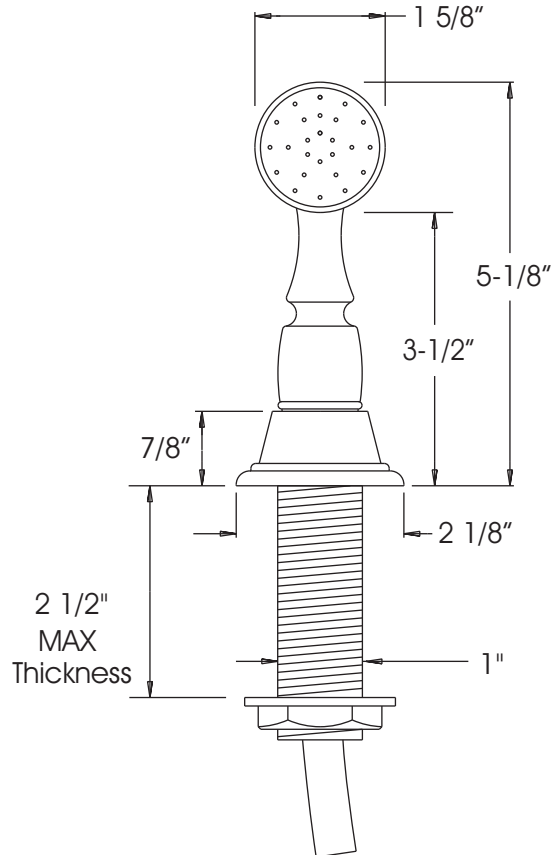

26790 Madison Ave.  
Murrieta, CA 92562  
888-304-0660

www.waterstoneco.com

ITEM NO:

4025

STYLE: TRADITIONAL

INTENDED USE: SIDE SPRAY

CUSTOMER NAME:

JOB NO:

DIMENSIONS MAY VARY AND ARE SUBJECT TO CHANGE. NO RESPONSIBILITY IS ASSUMED FOR USE OF SUPERCEDED OR VOIDED DATA.

**Technical Specifications:**

- Solid brass construction.
- Works with all Waterstone faucets equipped with a side spray port.
- Includes mounting base
- Teflon bump guard.
- 4ft nylon reinforced connection hose.
- Insulated handle.