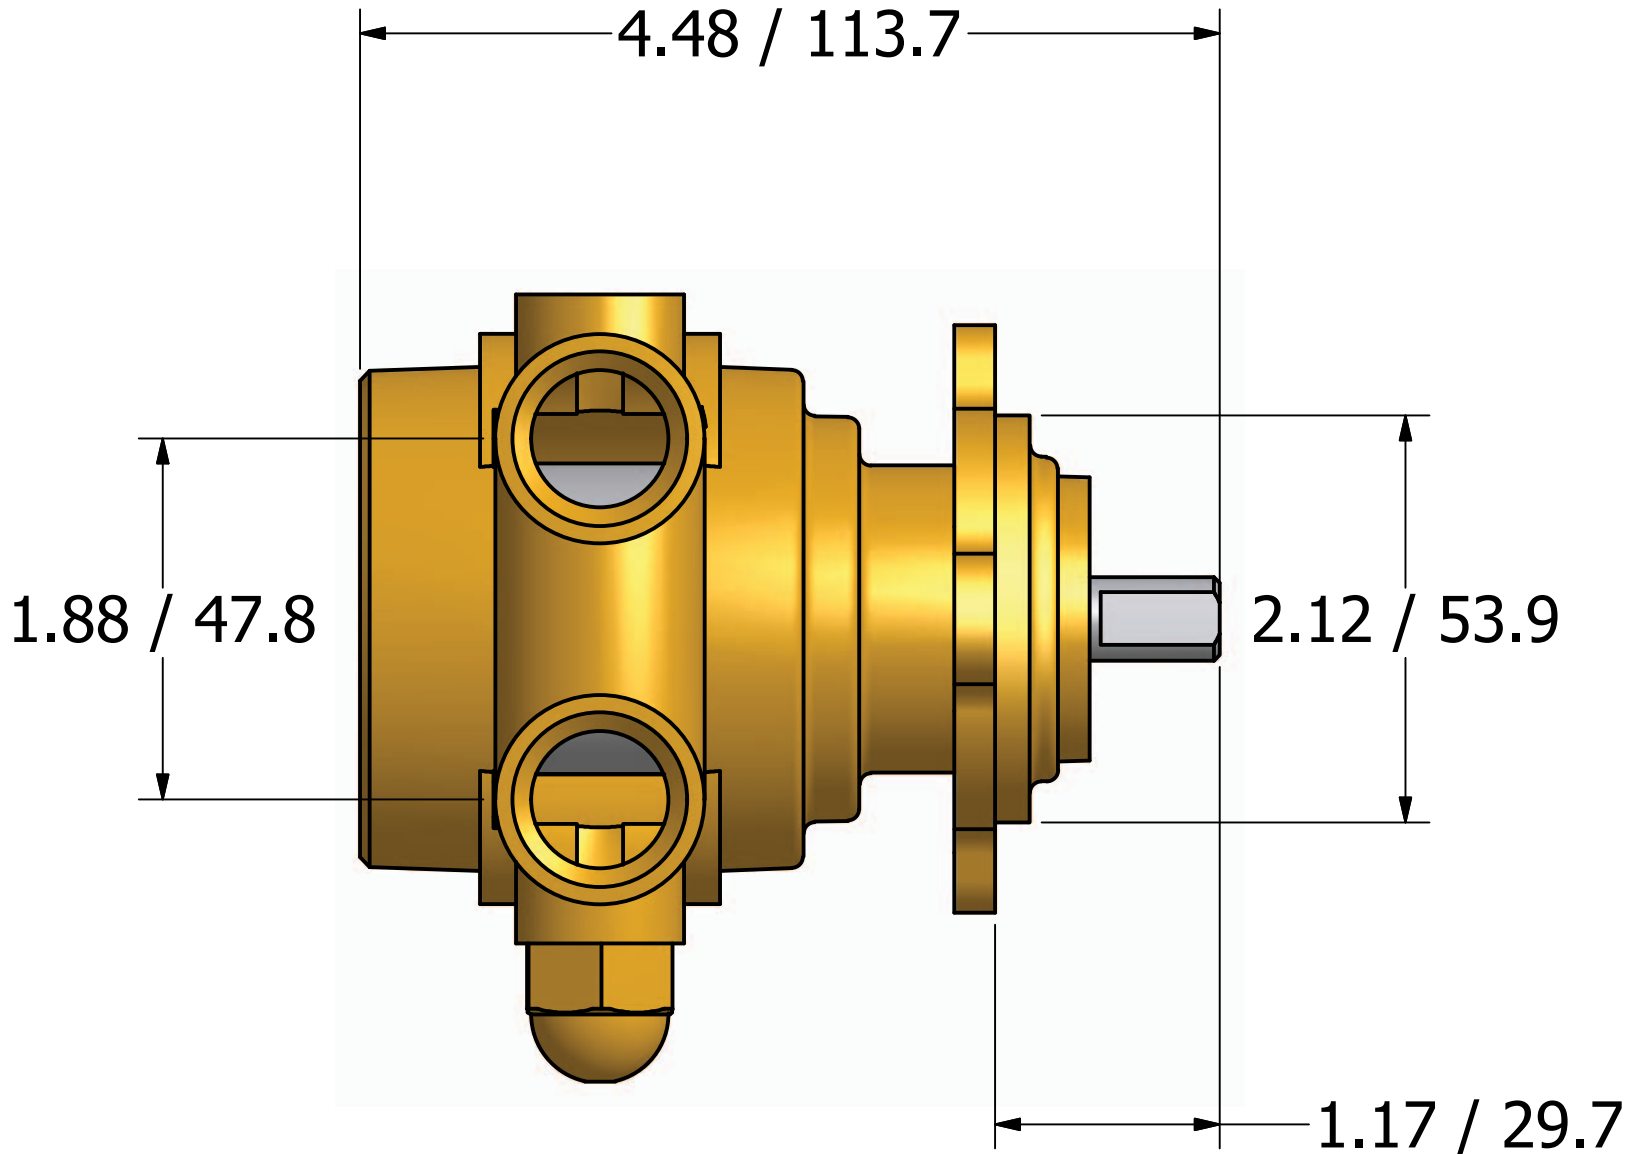

# Series 4 - Rotary Vane Pump Clamp-On Style

1/2-14 NPT or  
1/2-14 BSPP (G1/2)  
Inlet/Outlet Ports

1143 Bronze coupling

**"A" Mounting**

**"B" Mounting with  
1143 Bronze Coupling**

# Series 4 - Rotary Vane Pump Bolt-On Style