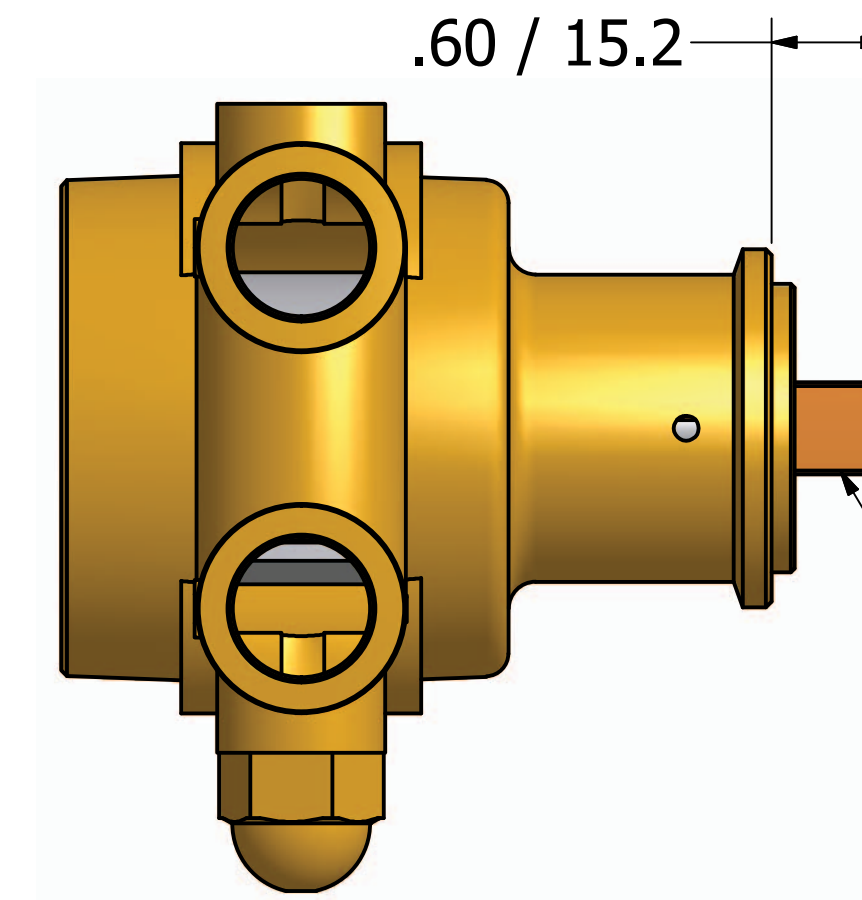

# Series 4 - Rotary Vane Pump Clamp-On Style

1/2-14 NPT or  
1/2-14 BSPP (G1/2)  
Inlet/Outlet Ports

1143 Bronze coupling

**"A" Mounting**

**"B" Mounting with  
1143 Bronze Coupling**

# Series 4 - Rotary Vane Pump Bolt-On Style