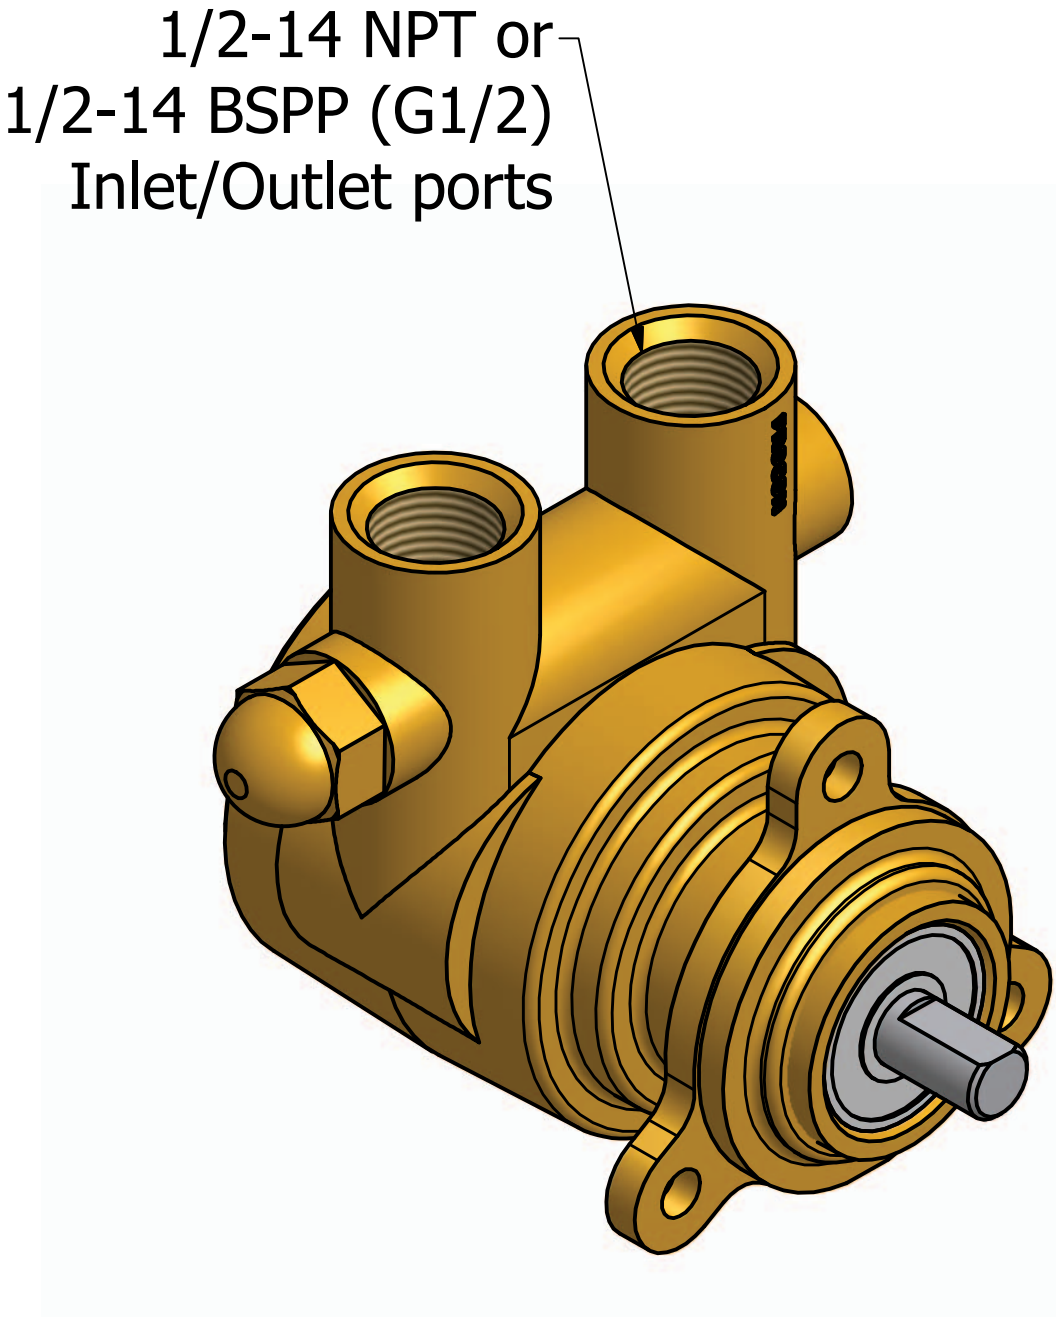

# Series 4 - Rotary Vane Pump Clamp-On Style

1/2-14 NPT or  
1/2-14 BSPP (G1/2)  
Inlet/Outlet Ports

1143 Bronze coupling

**"A" Mounting**

**"B" Mounting with  
1143 Bronze Coupling**

# Series 4 - Rotary Vane Pump Bolt-On Style