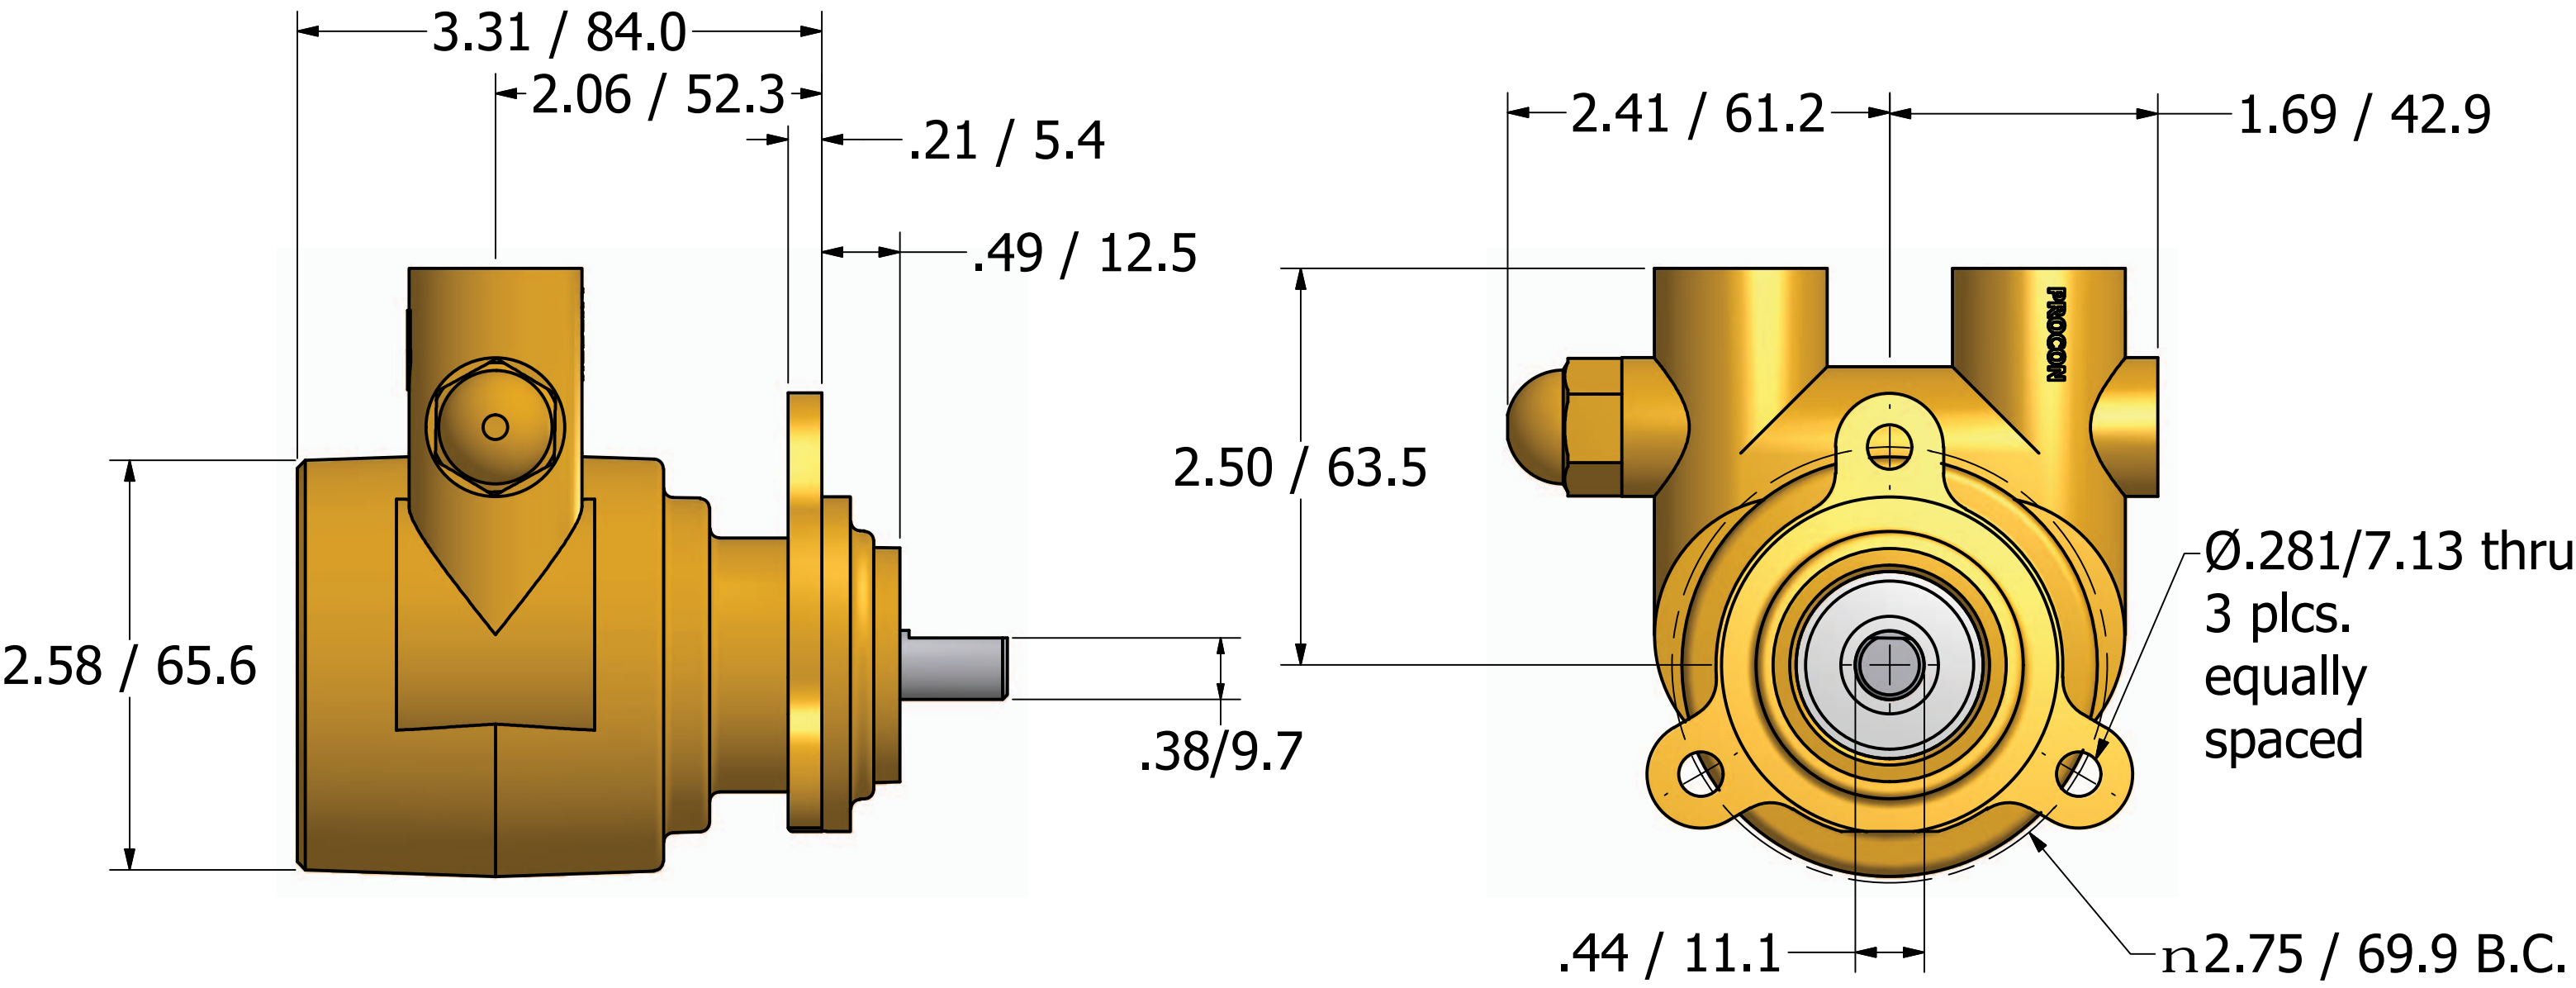

# Series 4 - Rotary Vane Pump Clamp-On Style

1/2-14 NPT or  
1/2-14 BSPP (G1/2)  
Inlet/Outlet Ports

1143 Bronze coupling

**"A" Mounting**

**"B" Mounting with  
1143 Bronze Coupling**

# Series 4 - Rotary Vane Pump Bolt-On Style