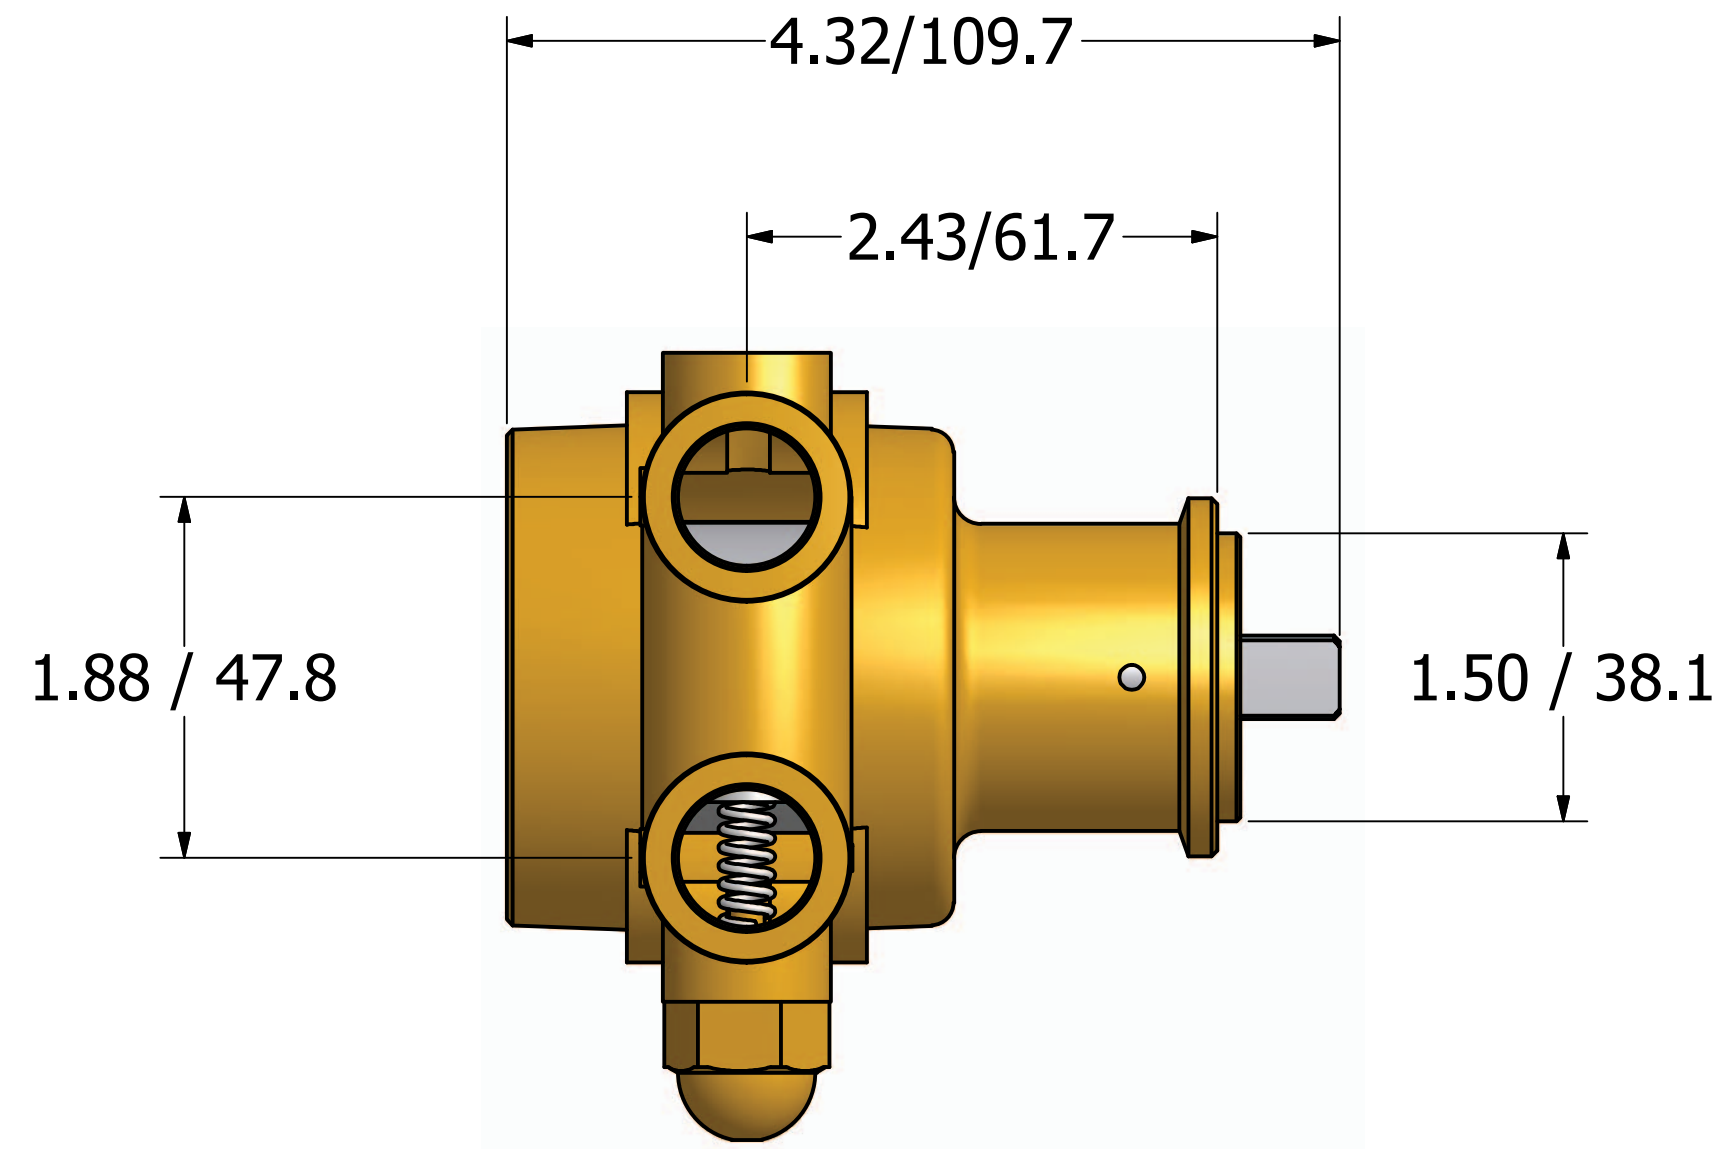

# Series 4 - Rotary Vane Pump Clamp-On Style

1/2-14 NPT or  
1/2-14 BSPP (G1/2)  
Inlet/Outlet Ports

1143 Bronze coupling

**"A" Mounting**

**"B" Mounting with  
1143 Bronze Coupling**

# Series 4 - Rotary Vane Pump Bolt-On Style