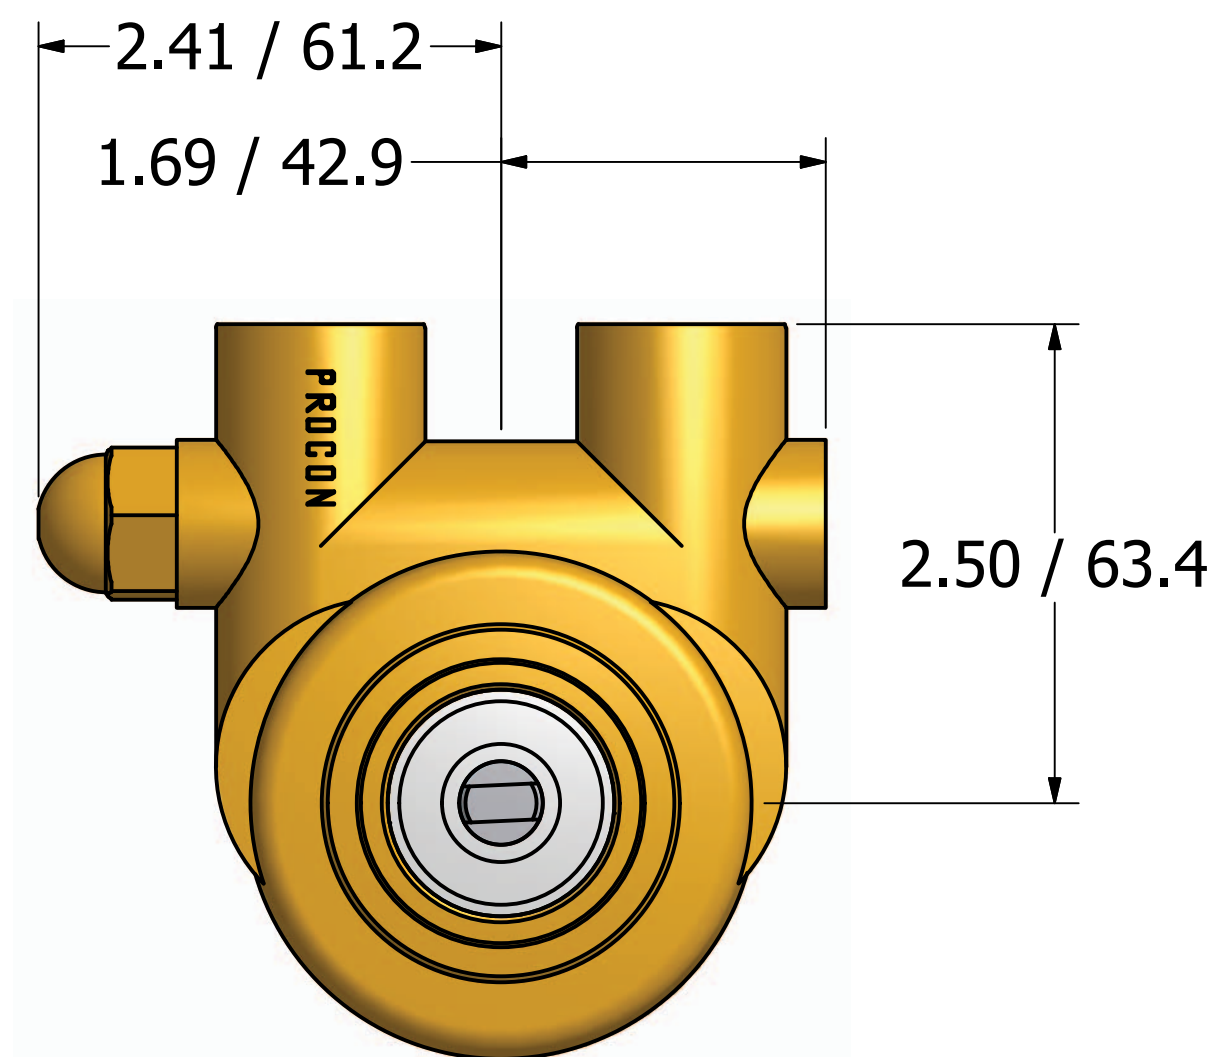

# Series 4 - Rotary Vane Pump Clamp-On Style

1/2-14 NPT or  
1/2-14 BSPP (G1/2)  
Inlet/Outlet Ports

1143 Bronze coupling

**"A" Mounting**

**"B" Mounting with  
1143 Bronze Coupling**

# Series 4 - Rotary Vane Pump Bolt-On Style