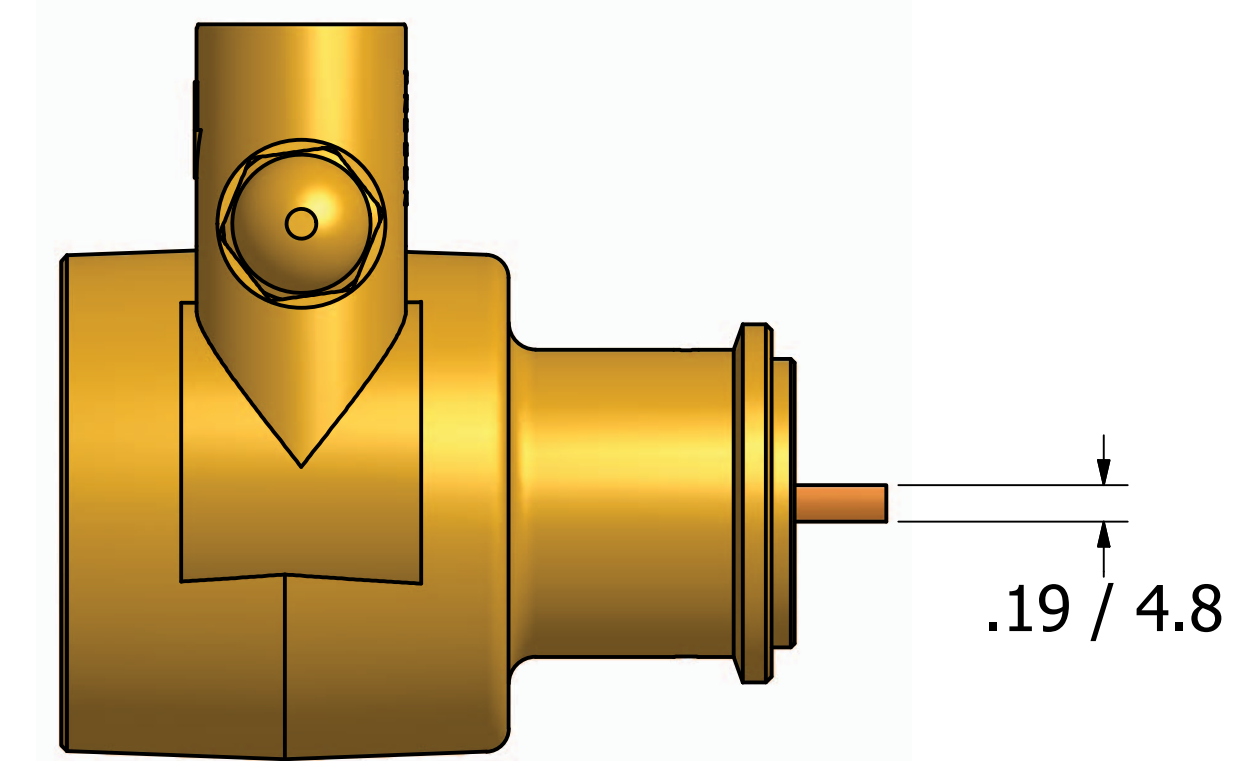

# Series 4 - Rotary Vane Pump Clamp-On Style

1/2-14 NPT or  
1/2-14 BSPP (G1/2)  
Inlet/Outlet Ports

1143 Bronze coupling

**"A" Mounting**

**"B" Mounting with  
1143 Bronze Coupling**

# Series 4 - Rotary Vane Pump Bolt-On Style