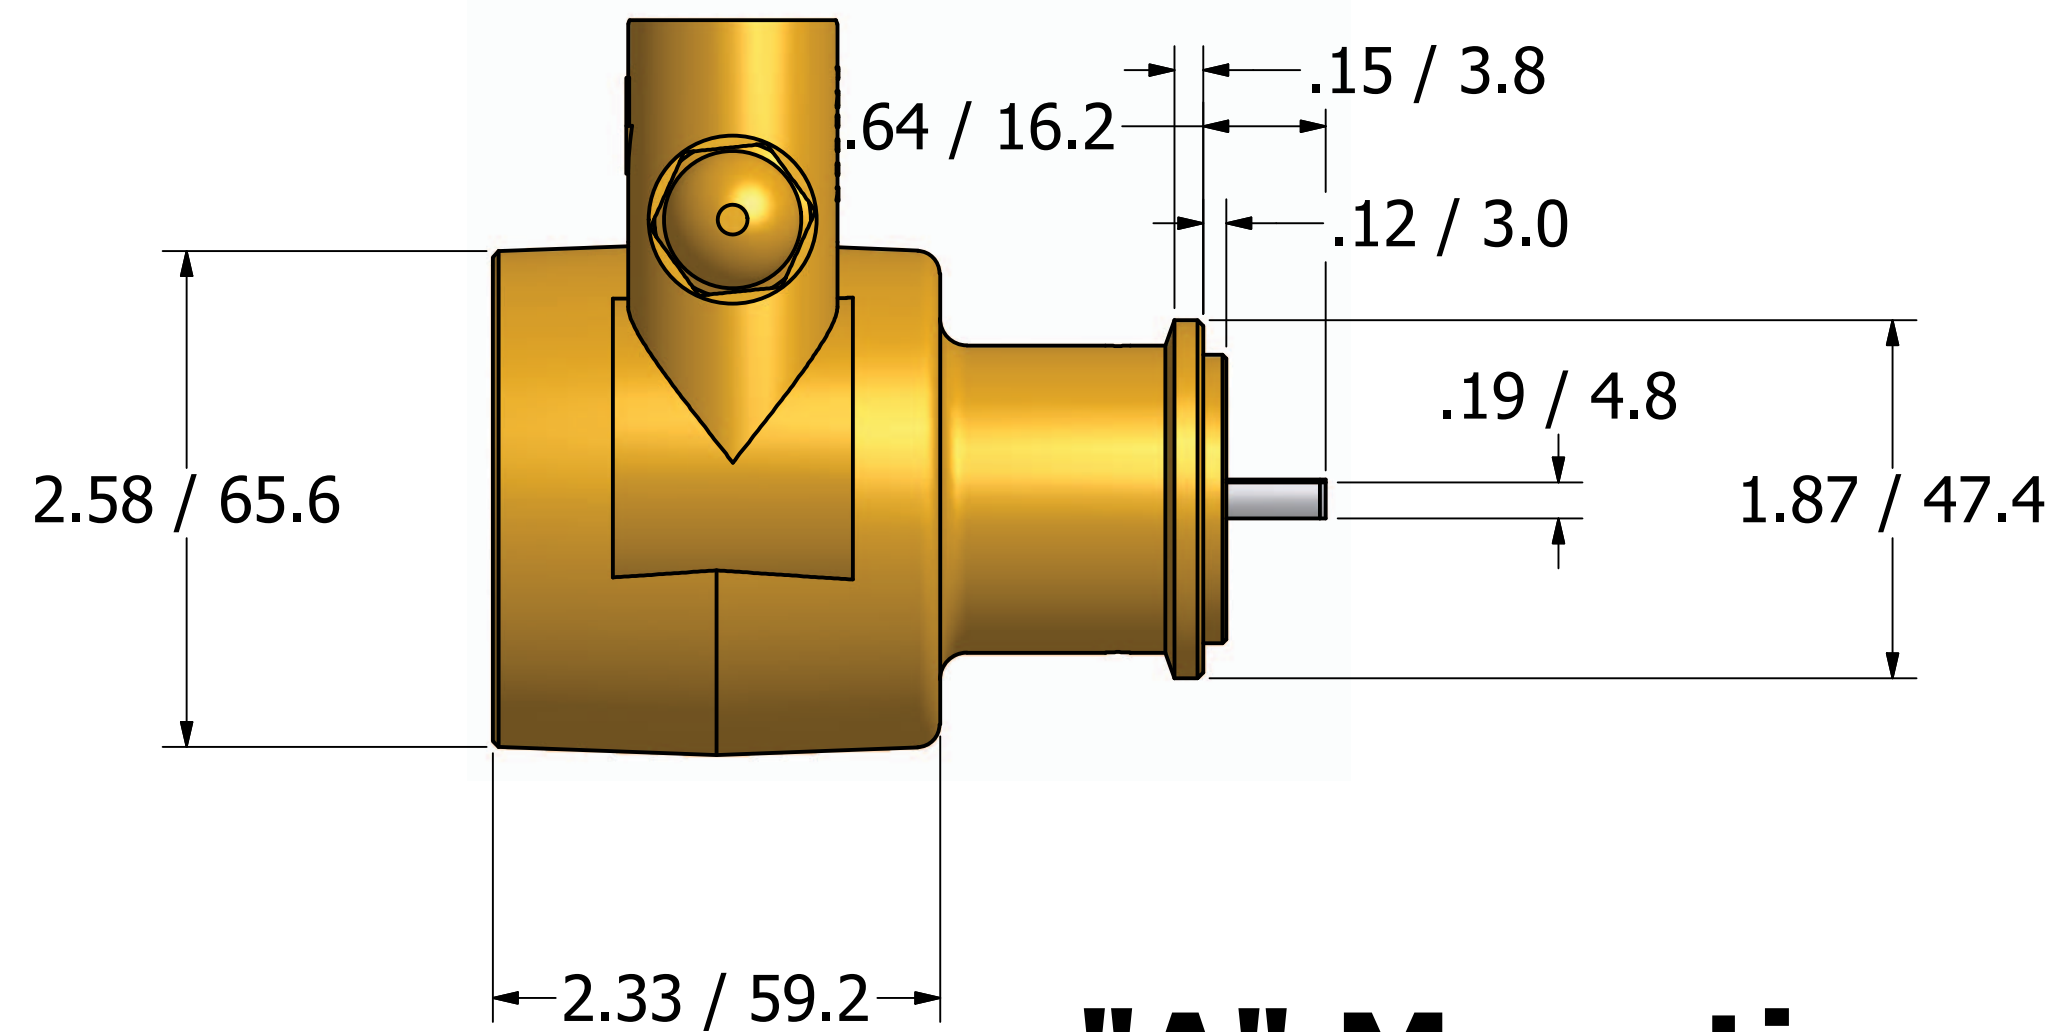

# Series 4 - Rotary Vane Pump Clamp-On Style

1/2-14 NPT or  
1/2-14 BSPP (G1/2)  
Inlet/Outlet Ports

1143 Bronze coupling

**"A" Mounting**

**"B" Mounting with  
1143 Bronze Coupling**

# Series 4 - Rotary Vane Pump Bolt-On Style