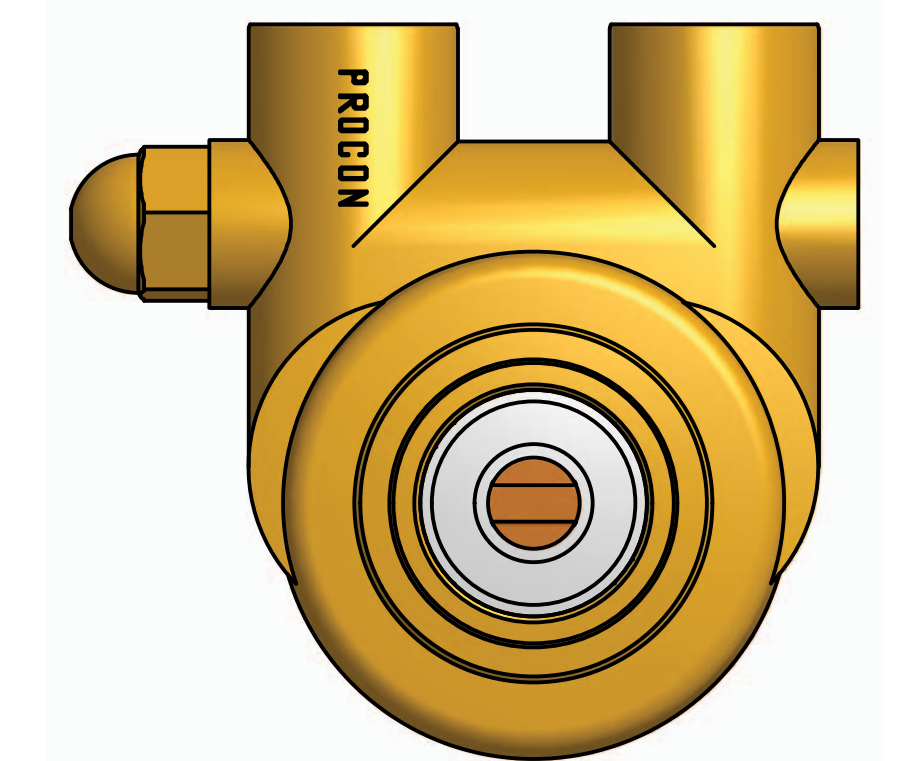

# Series 4 - Rotary Vane Pump Clamp-On Style

1/2-14 NPT or  
1/2-14 BSPP (G1/2)  
Inlet/Outlet Ports

1143 Bronze coupling

**"A" Mounting**

**"B" Mounting with  
1143 Bronze Coupling**

# Series 4 - Rotary Vane Pump Bolt-On Style