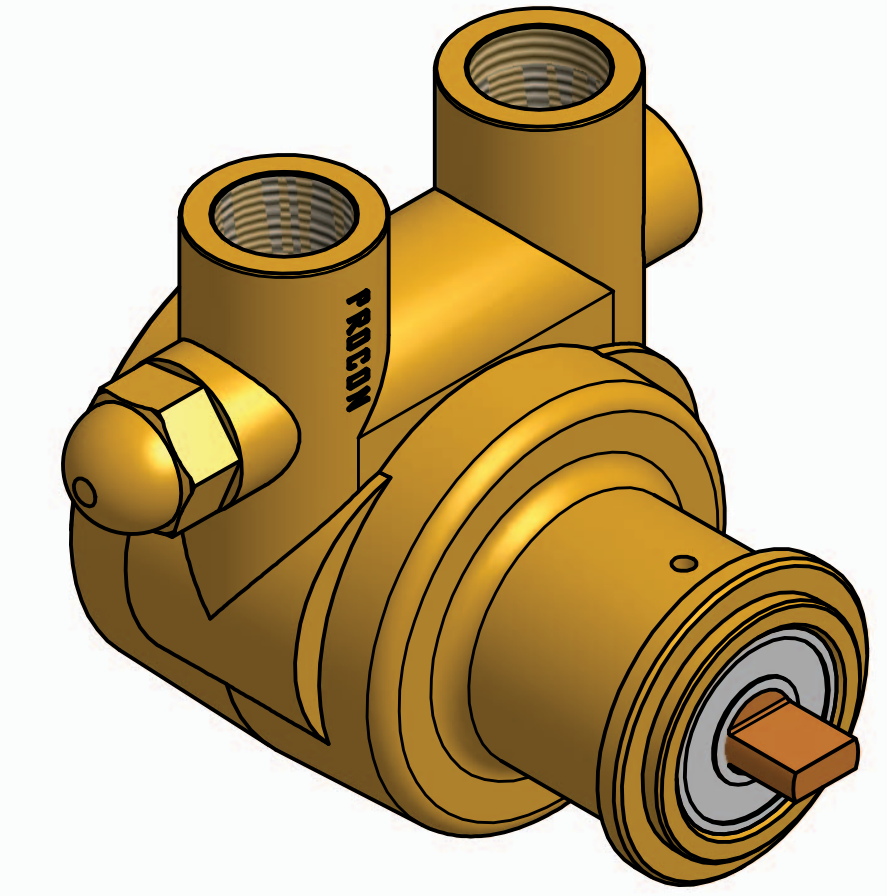

# Series 4 - Rotary Vane Pump Clamp-On Style

1/2-14 NPT or  
1/2-14 BSPP (G1/2)  
Inlet/Outlet Ports

1143 Bronze coupling

**"A" Mounting**

**"B" Mounting with  
1143 Bronze Coupling**

# Series 4 - Rotary Vane Pump Bolt-On Style