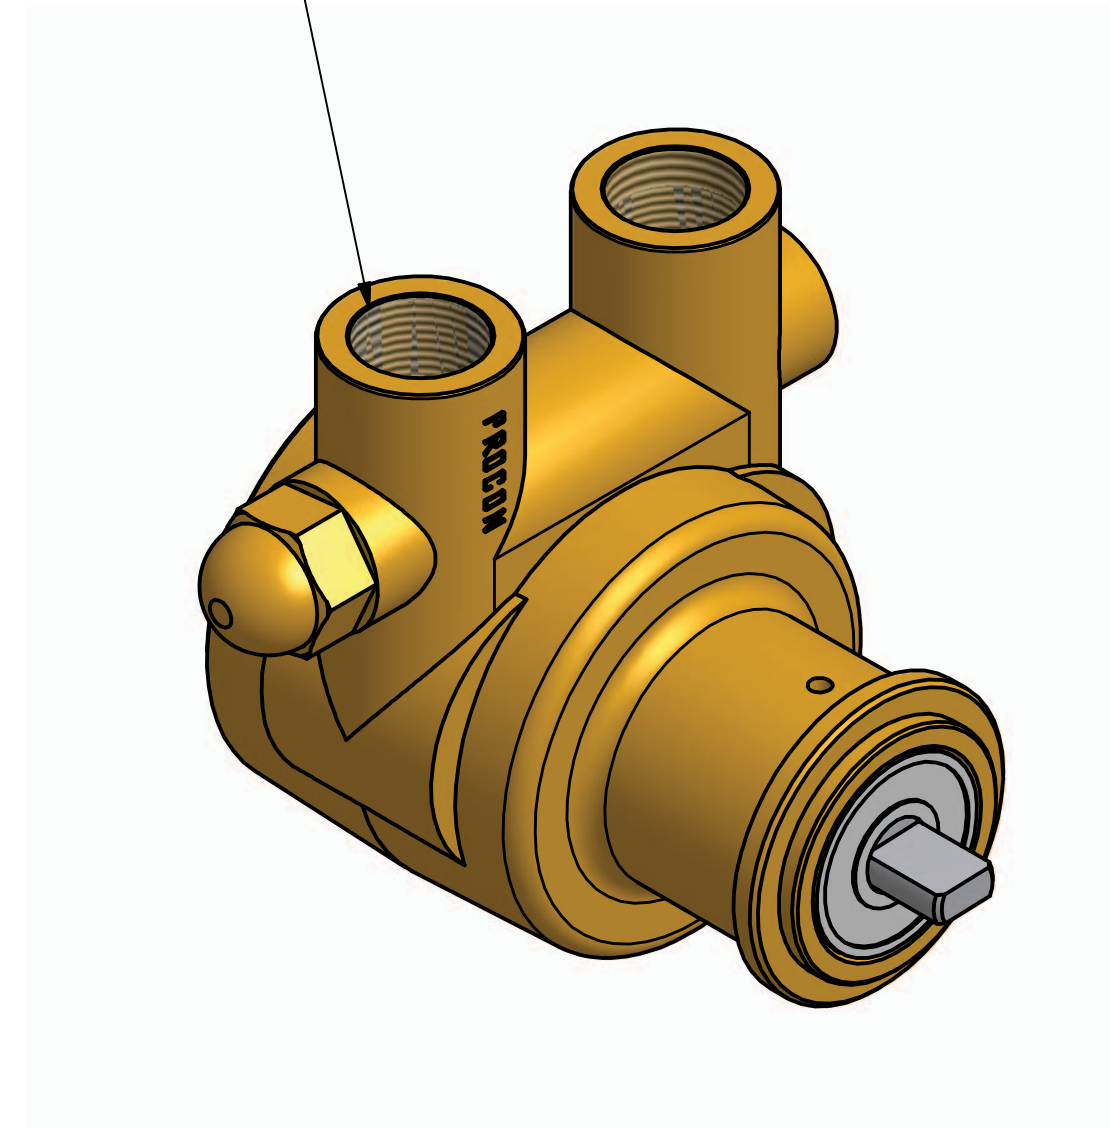

# Series 4 - Rotary Vane Pump Clamp-On Style

1/2-14 NPT or  
1/2-14 BSPP (G1/2)  
Inlet/Outlet Ports

1143 Bronze coupling

**"A" Mounting**

**"B" Mounting with  
1143 Bronze Coupling**

# Series 4 - Rotary Vane Pump Bolt-On Style