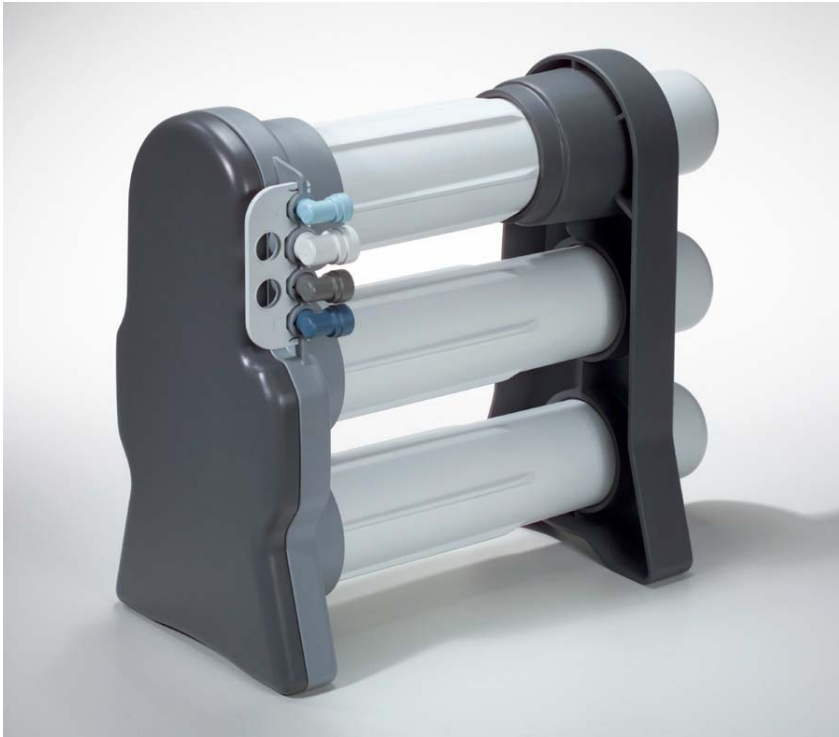

On-Demand Reverse Osmosis System

By GE OSMONICS

Sleek, professional design

Fits under sink

Horizontal or Vertical

Wrench Included

Convenient Locking Bar

Custom Air Gap Faucet

Exclusive Replacement Elements

Exclusive Replacement Carbon Filters

Be part of the
MAGIC!