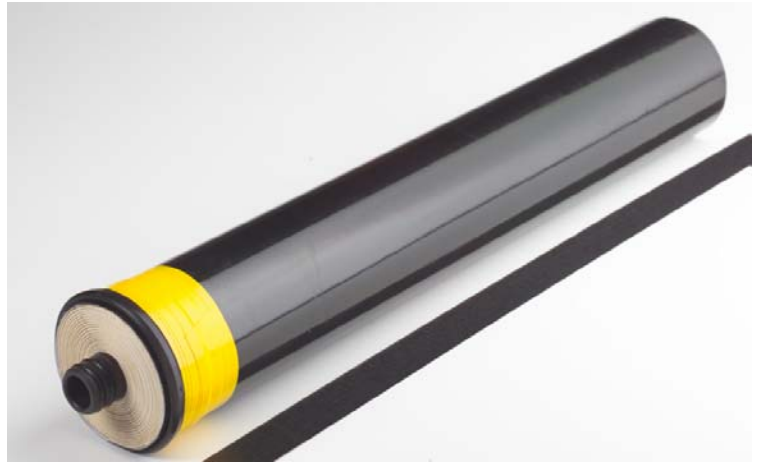

On-Demand Reverse Osmosis System

By GE OSMONICS

Sleek, professional design

Fits under sink

Horizontal or Vertical

Wrench Included

Convenient Locking Bar

Custom Air Gap Faucet