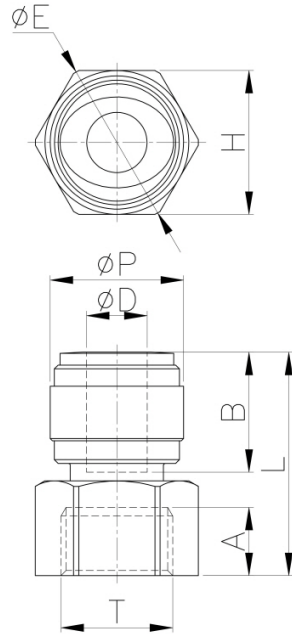

Female Connector (NPTF)

Pressure Ratings			
	< 5/16"	3/8"	1/2"
33 °F	290 psi	232 psi	203 psi
68 °F	290 psi	232 psi	203 psi
150 °F	232 psi	203 psi	116 psi

Torque Allowance					
Thread Size	1/8"	1/4"	3/8"	1/2"	3/4"
Max Torque	1.1 ft lbs	1.1 ft lbs	2.2 ft lbs	2.2 ft lbs	2.9 ft lbs

Model	D	P	T (NPTF)	L	A	B	H	E	Weight (g)
AFA4-N1	1/4	0.610	1/8	1.217	0.453	0.665	0.669	0.748	6.1
AFA4-N2	1/4	0.610	1/4	1.217	0.453	0.665	0.748	0.846	6.5
AFA5-N2	5/16	0.693	1/4	1.240	0.453	0.539	0.748	0.846	7.3
AFA6-N2	3/8	0.787	1/4	1.346	0.453	0.795	0.748	0.846	8.5