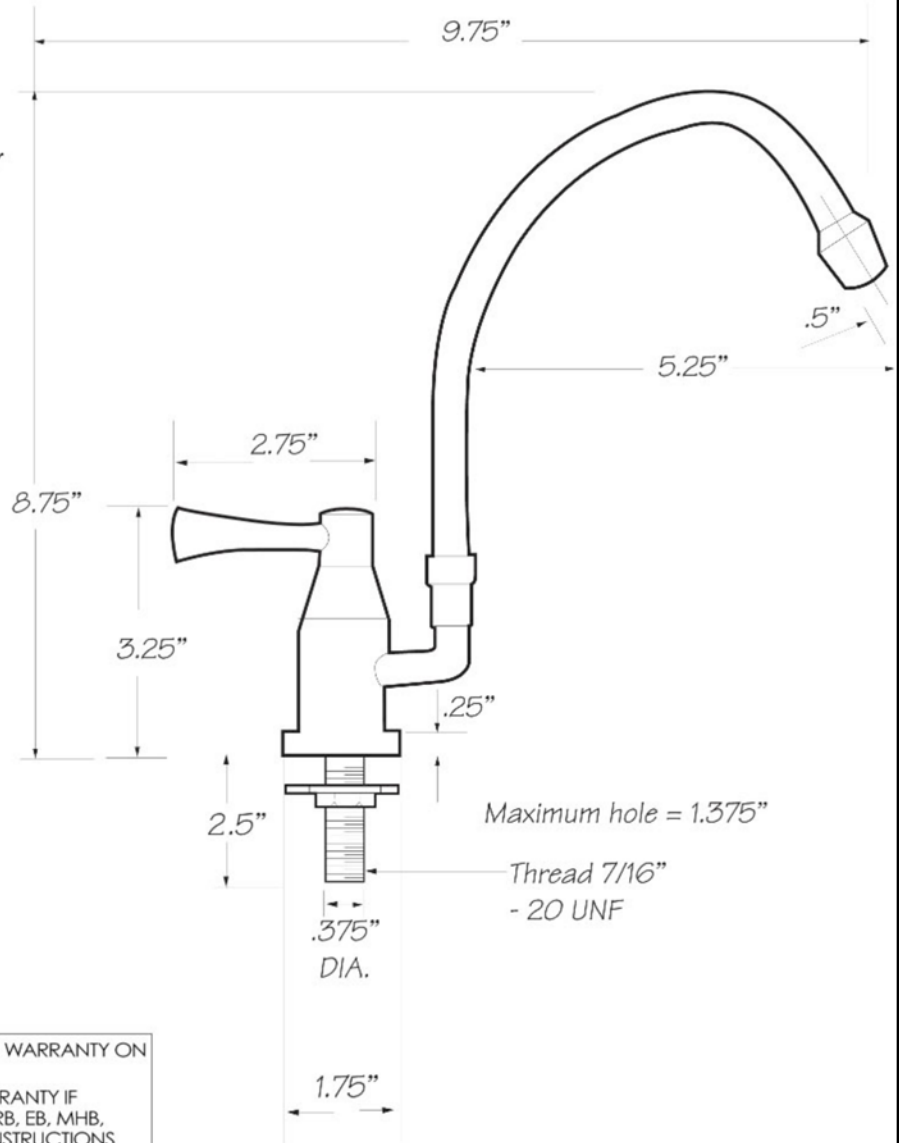

**MT810**  
**"The Little Gourmet®"**  
**Point of Use Water Dispenser**  
**INSTALLATION DIMENSIONS**

**This model offers you the following features & benefits:**

- All brass body cold water dispenser
- Ceramic cartridge
- Modern styling
- Available in 7 finishes
  - CPB - Polished Chrome
  - PN - Polished Nickel
  - BRN - Brushed Nickel
  - PVD - PVD Polished Brass
  - WCP - Weathered Copper
  - ORB - Oil Rubbed Bronze
  - BRS - PVD Brushed Stainless