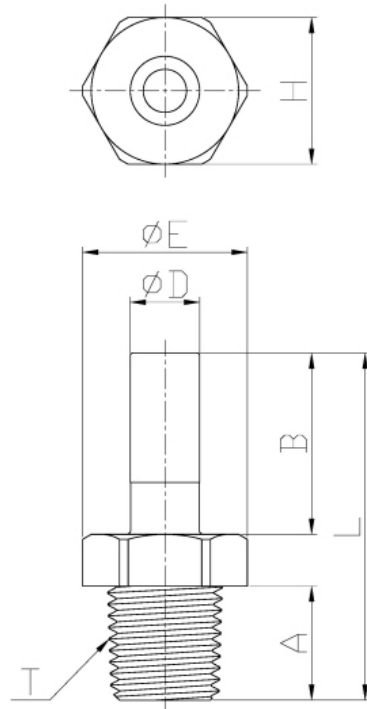

Stem Adapter (NPTF)

Pressure Ratings			
	< 5/16"	3/8"	1/2"
33 °F	290 psi	232 psi	203 psi
68 °F	290 psi	232 psi	203 psi
150 °F	232 psi	203 psi	116 psi

Torque Allowance					
Thread Size	1/8"	1/4"	3/8"	1/2"	3/4"
Max Torque	1.1 ft lbs	1.1 ft lbs	2.2 ft lbs	2.2 ft lbs	2.9 ft lbs

Model	D	T (NPTF)	A	B	E	H	L	Weight (g)
ASAZ5-N1	5/32	1/8	0.358	0.709	0.555	1/2	1.303	1.9
ASAZ5-N2	5/32	1/4	0.520	0.709	0.701	5/8	1.465	3.6
ASA3-N1	3/16	1/8	0.358	0.709	0.555	1/2	1.303	2
ASA4-N1	1/4	1/8	0.358	0.748	0.555	1/2	1.343	2.1
ASA4-N2	1/4	1/4	0.520	0.748	0.701	5/8	1.504	3.8
ASA5-N1	5/16	1/8	0.358	0.787	0.555	1/2	1.382	2.8
ASA5-N2	5/16	1/4	0.520	0.787	0.701	5/8	1.543	3.9
ASA5-N3	5/16	3/8	0.543	0.787	0.846	3/4	1.587	5.9
ASA6-N2	3/8	1/4	0.520	0.906	0.701	5/8	1.661	4.5
ASA6-N3	3/8	3/8	0.543	0.906	0.846	3/4	1.705	6.5
ASA8-N3	1/2	3/8	0.543	1.063	0.846	3/4	1.862	6.9
ASA8-N4	1/2	1/2	0.701	1.063	1.055	15/16	2.020	11.4