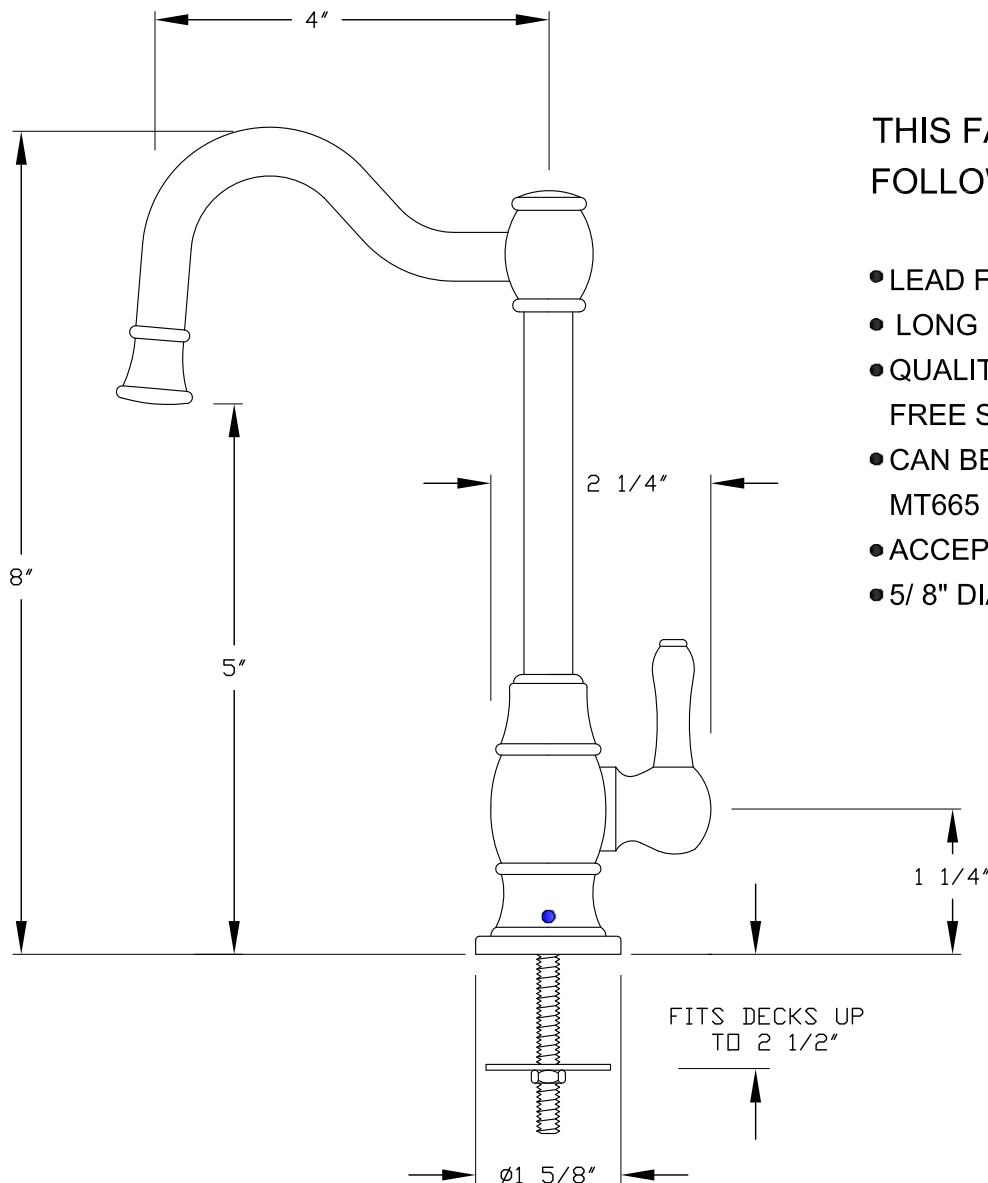

MT1873-NL

NO LEAD POINT OF USE DRINKING WATER DISPENSER

SPECIFICATION SHEET

MCALPINE

Mountain PLUMBING PRODUCTS

THIS FAUCET OFFERS THE FOLLOWING FEATURES:

- LEAD FREE BRASS
- LONG LIFE CERAMIC CARTRIDGE
- QUALITY CONSTRUCTION FOR TROUBLE FREE SERVICE
- CAN BE USED WITH MT660, MT662 OR MT665 FILTERS
- ACCEPTABLE WITH RO FILTERS
- 5/8" DIA MIN-1 1/2" DIA MAX HOLE IN DECK