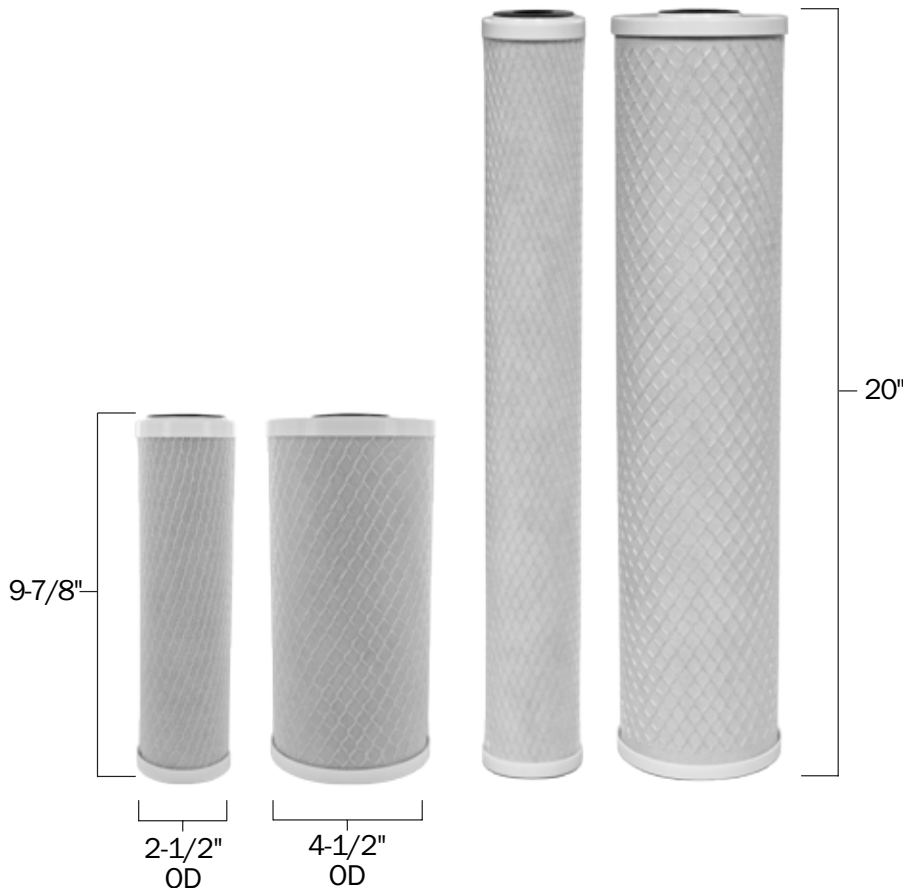

CT01 Series Carbon Block Filter Cartridges

Contaminants Reduced:

- Chlorine Taste and Odor

Residential/Commercial Filtration Applications

Standard Features

- Made with NSF compatible materials and components.
- Eco-friendly activated coconut shell carbon filter media to provide exceptional filtration and a high level of chlorine taste and odor reduction
- Economical and competitive price while providing exceptional performance and high adsorptive capacity
- Ideal for drinking water applications in residential, food service, and commercial settings
- Filters available in standard 2-1/2" and 4-1/2" (BB-style) cartridge diameters
- Polypropylene outer netting and layers provide superior sediment and particulate reduction

Product Specifications

Filter Media

Coconut shell carbon block

Micron Rating (Nominal)

5 micron

Cartridge Length

9-7/8" and 20"

Outside Diameters

Ordering Guide (Example: CT01-4510)

	PART NUMBER	CARTRIDGE DIMENSIONS	FILTER CAPACITY (GALLONS)	MAXIMUM FLOW	NOMINAL MICRON RATING	INITIAL PRESSURE DROP (PSI)
CHLORINE TASTE AND ODOR	CT01-2510	2-1/2" x 9-7/8"	8,000	1 GPM (3.785 LPM)	5	< 2 PSI @ 1 GPM
	CT01-2520	2-1/2" x 20"	16,000	2 GPM (7.57 LPM)	5	< 2 PSI @ 2 GPM
	CT01-4510	4-1/2" x 9-7/8"	16,000	3 GPM (11.35 LPM)	5	< 4 PSI @ 3 GPM
	CT01-4520	4-1/2" x 20"	32,000	6 GPM (22.71 LPM)	5	< 5 PSI @ 6 GPM

Dimensions

Case Packs

DIMENSIONS	QUANTITY
2-1/2" x 9-3/4"	20
2-1/2" x 20"	20
4-1/2" x 9-3/4"	9
4-1/2" x 20"	4

Filter Housings Selection Guide
[CLICK HERE](#)

9450 SW Gemini Dr, ECM #83358, Beaverton, OR 97008
 Tel 855.896.3525 · Fax 866.409.9622
www.neologicsolutions.com · info@neologicsolutions.com
 STUART, FL · BEAVERTON, OR · GREENVILLE, SC · SAN DIEGO, CA