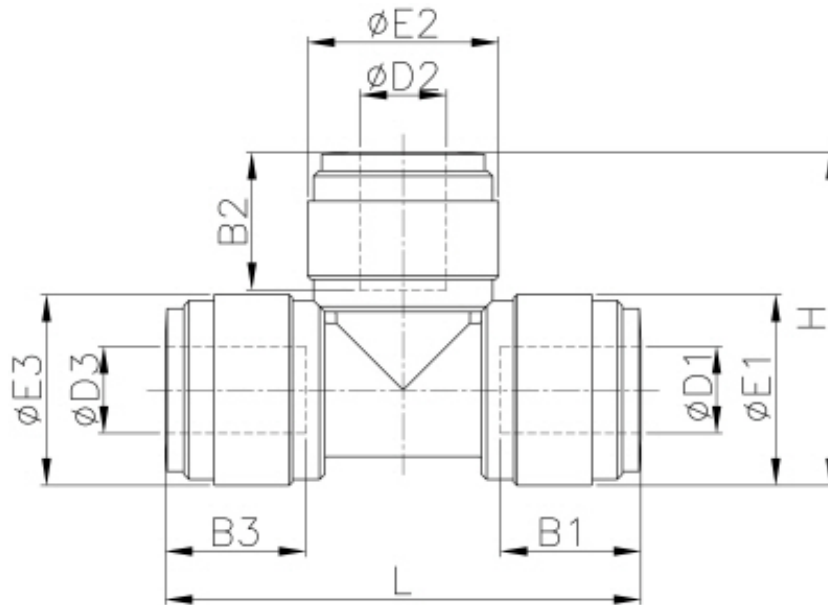

Tee Union

YOUR PLUMBING'S BEST CONNECTION

neofit

www.neogicsolutions.com

Pressure Ratings			
	< 5/16"	3/8"	1/2"
33 °F	290 psi	232 psi	203 psi
68 °F	290 psi	232 psi	203 psi
150 °F	232 psi	203 psi	116 psi

Model	ØD1	ØD2	ØD3	B1	B2	B3	ØE1	ØE2	ØE3	H	L	WEIGHT(g)
ATU444M	04	04	04	14.7	14.7	14.7	13.2	13.2	13.2	24.5	35.8	5.8
ATU666M	06	06	06	16.1	16.1	16.1	15	15	15	27.6	40.2	7.3
ATU888M	08	08	08	17.5	17.5	17.5	17.6	17.6	17.6	30.7	43.8	10.6
ATU1068M	10	06	08	20.1	16.1	17.5	20	15	20	32.1	48.6	12.3
ATU10610M	10	06	10	20.1	16.1	20.1	20	15	20	32.1	48.7	12
ATU101010M	10	10	10	20.1	20.1	20.1	20	20	20	35.8	51.6	14.6
ATU121012M	12	10	12	24.7	20.1	24.7	23	23	23	42.5	63.4	24.2
ATU121212M	12	12	12	24.7	24.7	24.7	23	23	23	43.2	63.4	23.2