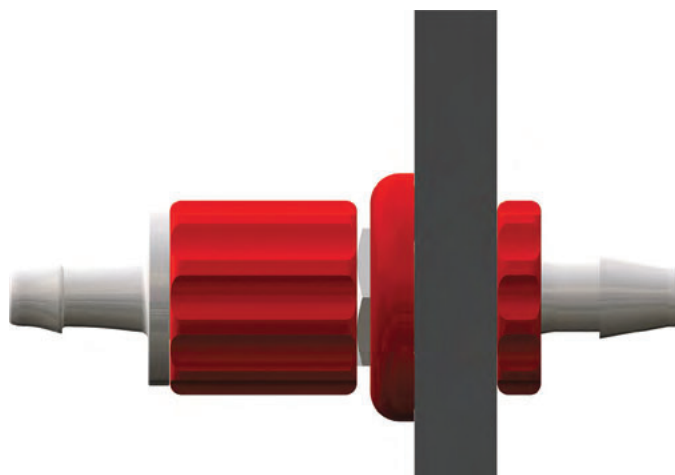

PANEL MOUNTS:

Female Thread Style

FTLLB210 (-1 -6005 -9 -J2A)

Female Luer Thread Style Panel Mount 1/4-28 UNF to 200 Series Barb, 1/16" (1.6 mm) ID Tubing

FTLLB220 (-1 -2 -6005 -9 -J2A)

Female Luer Thread Style Panel Mount 1/4-28 UNF to 200 Series Barb, 3/32" (2.4 mm) ID Tubing

FTLLB230 (-1 -2 -6005 -J2A)

Female Luer Thread Style Panel Mount 1/4-28 UNF to 200 Series Barb, 1/8" (3.2 mm) ID Tubing

FTLLBMLRL (-6005)

Female Luer Thread Style Panel Mount 1/4-28 UNF to Male Luer (May be used with separate rotating lock ring; FSLLR)