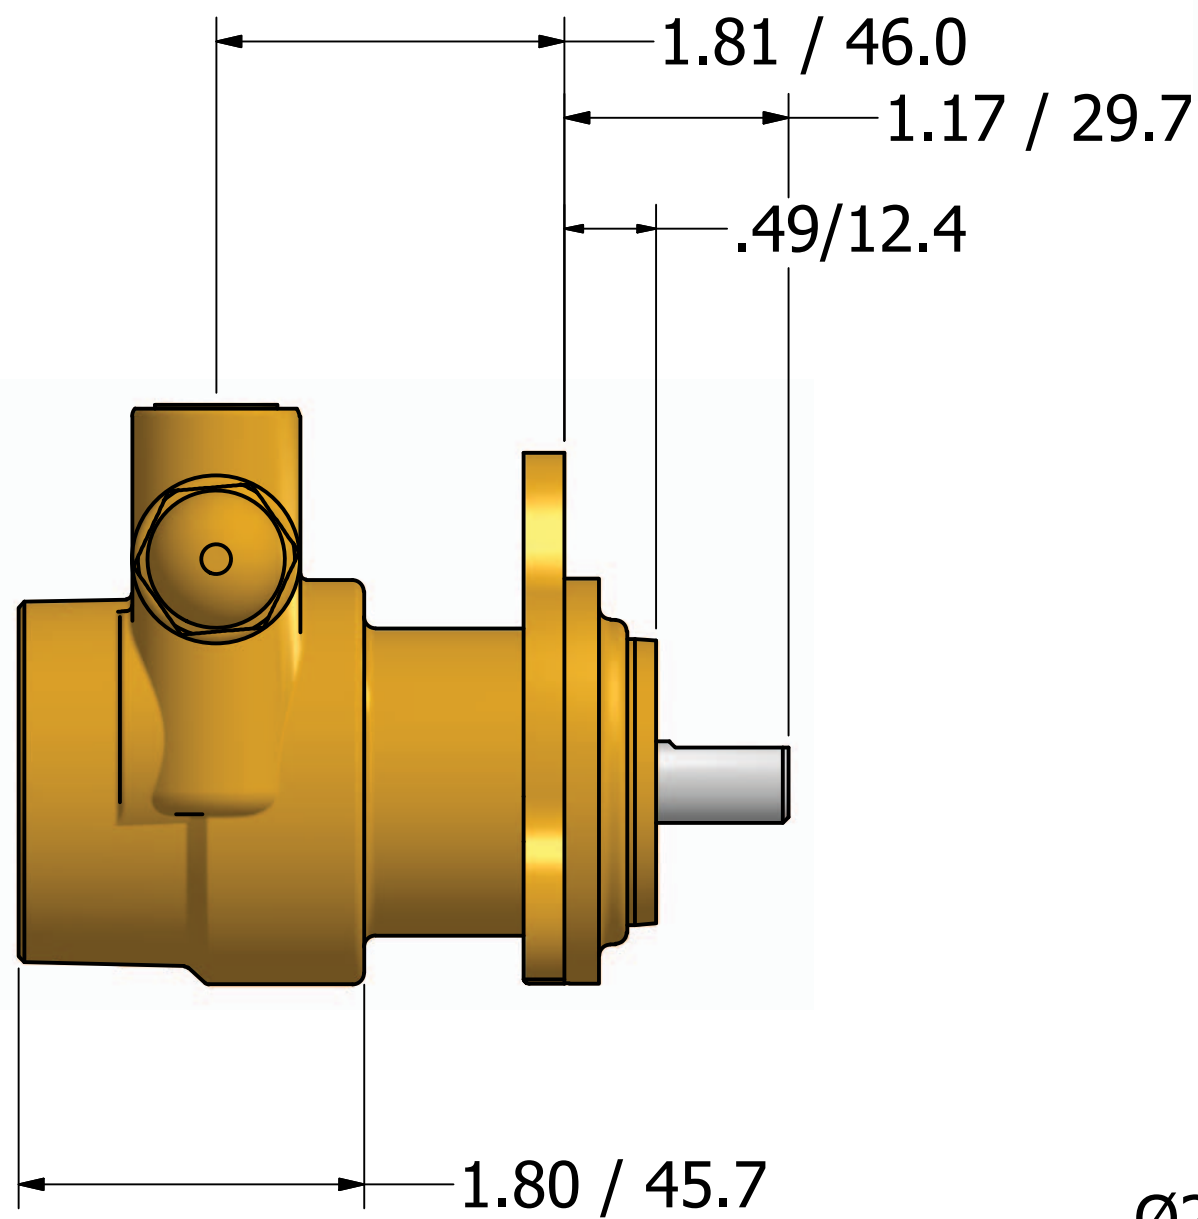

Series 2 - Rotary Vane Pump Bolt-On Style

3/8-18 NPT OR
3/8-19 BSPP (G3/8)
INLET/OUTLET PORTS

869 Seven Oaks Blvd.
Suite 120
Smyrna, TN 37167
615-355-8000
mail@proconpump.com

PROCON[®]
Products