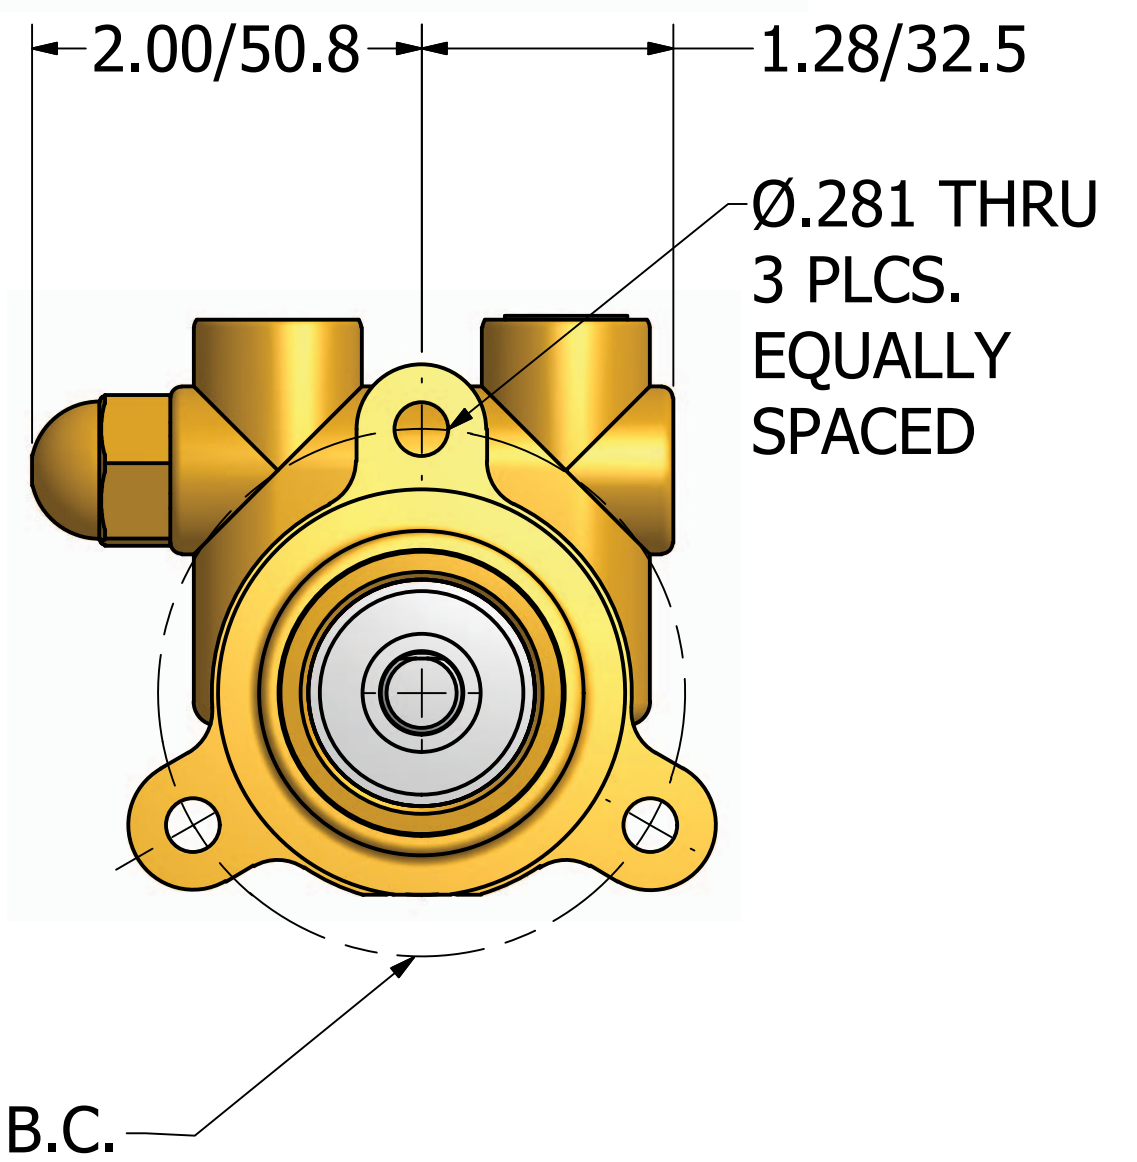

Series 2 - Rotary Vane Pump Bolt-On Style

3/8-18 NPT OR
3/8-19 BSPP (G3/8)
INLET/OUTLET PORTS

869 Seven Oaks Blvd.
Suite 120
Smyrna, TN 37167
615-355-8000
mail@proconpump.com

PROCON[®]
Products