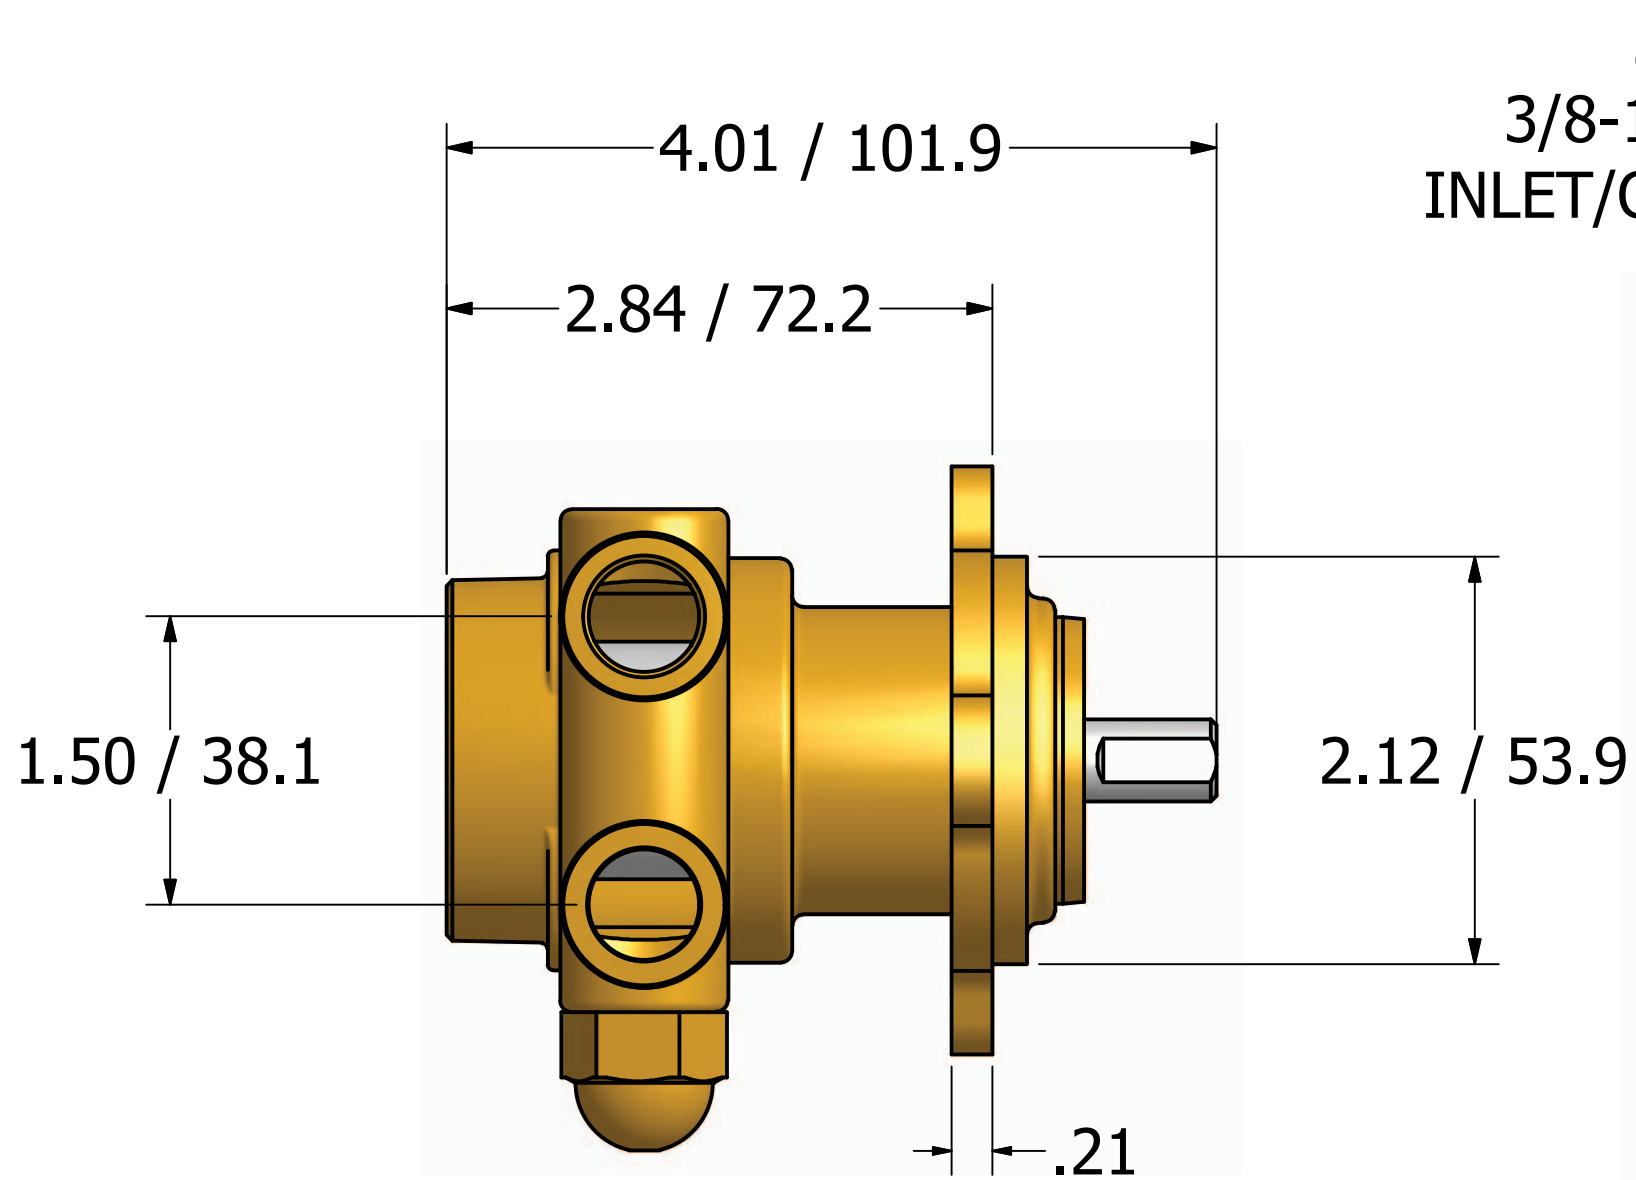

Series 2 - Rotary Vane Pump Bolt-On Style

3/8-18 NPT OR
3/8-19 BSPP (G3/8)
INLET/OUTLET PORTS

869 Seven Oaks Blvd.
Suite 120
Smyrna, TN 37167
615-355-8000
mail@proconpump.com

PROCON[®]
Products