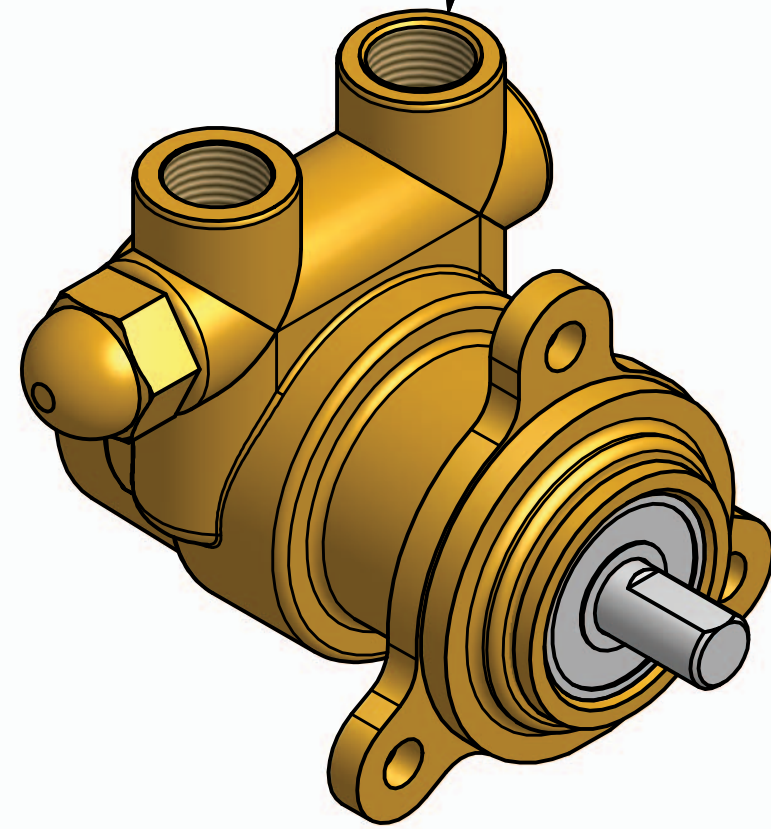

Series 2 - Rotary Vane Pump Bolt-On Style

3/8-18 NPT OR
3/8-19 BSPP (G3/8)
INLET/OUTLET PORTS

869 Seven Oaks Blvd.
Suite 120
Smyrna, TN 37167
615-355-8000
mail@proconpump.com

PROCON[®]
Products