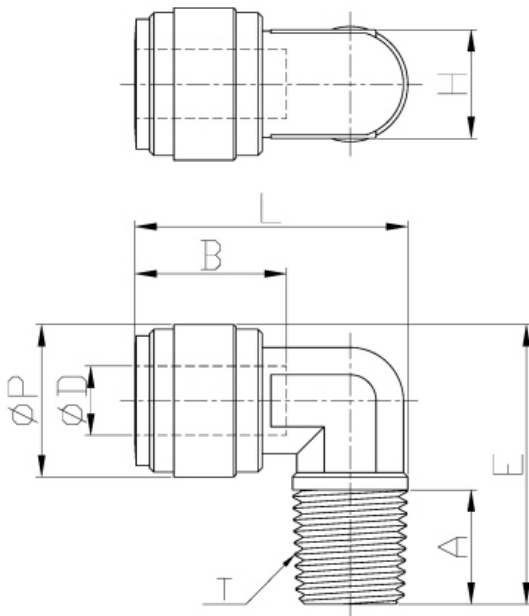

Male Elbow NPTF

Pressure Ratings			
	< 5/16"	3/8"	1/2"
33 °F	290 psi	232 psi	203 psi
68 °F	290 psi	232 psi	203 psi
150 °F	232 psi	203 psi	116 psi

Torque Allowance					
Thread Size	1/8"	1/4"	3/8"	1/2"	3/4"
Max Torque	1.1 ft lbs	1.1 ft lbs	2.2 ft lbs	2.2 ft lbs	2.9 ft lbs

Model	ØD	ØP	T(NPTF)	A	B	E	H(inch)	L	WEIGHT(g)
AMEZ5-N1	5/32	0.610	1/8	0.358	0.579	1.039	7/16	1.000	4.9
AME3-N1	3/16	0.610	1/8	0.358	0.591	1.039	7/16	1.008	4.7
AME4-N1	1/4	0.610	1/8	0.358	0.665	1.039	7/16	1.008	4.2
AME4-N2	1/4	0.610	1/4	0.520	0.665	1.256	7/16	1.063	5.7
AME4-N3	1/4	0.610	3/8	0.543	0.665	1.287	7/16	1.138	7.1
AME5-N2	5/16	0.787	1/4	0.520	0.689	1.386	9/16	1.236	9
AME5-N3	5/16	0.787	3/8	0.543	0.689	1.409	9/16	1.319	10.3
AME6-N2	3/8	0.787	1/4	0.520	0.795	1.386	9/16	1.252	8.6
AME6-N3	3/8	0.787	3/8	0.543	0.795	1.409	9/16	1.335	9.9
AME8-N3	1/2	0.929	3/8	0.543	0.988	1.547	11/16	1.563	13.3
AME8-N4	1/2	0.929	1/2	0.701	0.988	1.705	11/16	1.634	16.2