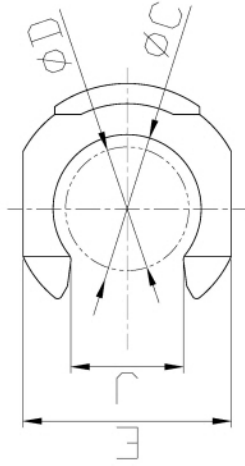

Locking Clip

YOUR PLUMBING'S BEST CONNECTION

neofit

www.neofitsolutions.com

Model	ΦD(TUBE)	ΦC	E	L	H	J	K	WEIGHT(g)
ALCZ5	5/32	6.2	10.2	11	2.8	4.3	1.1	0.09
ALC3	3/16	6.2	10.2	11	2.8	4.3	1.1	0.09
ALC4	1/4	8.0	11.6	11.6	3.1	6.4	1.3	0.12
ALC5	5/16	9.6	13.5	13.9	3.3	7.3	1.4	0.16
ALC6	3/8	11.8	16.0	16.4	3.4	9.2	1.4	0.23
ALC8	1/2	14.4	19.0	19	3.6	11.1	1.4	0.3