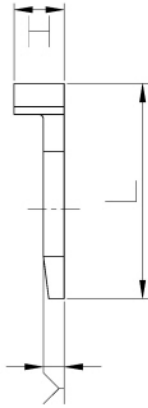

Locking Clip

YOUR PLUMBING'S BEST CONNECTION

neofit

www.neofitsolutions.com

Model	ΦD(TUBE)	ΦC	E	L	H	J	K	WEIGHT(g)
ALCZ5	5/32	6.2	10.2	11	2.8	4.3	1.1	0.09
ALC3	3/16	6.2	10.2	11	2.8	4.3	1.1	0.09
ALC4	1/4	8.0	11.6	11.6	3.1	6.4	1.3	0.12
ALC5	5/16	9.6	13.5	13.9	3.3	7.3	1.4	0.16
ALC6	3/8	11.8	16.0	16.4	3.4	9.2	1.4	0.23
ALC8	1/2	14.4	19.0	19	3.6	11.1	1.4	0.3