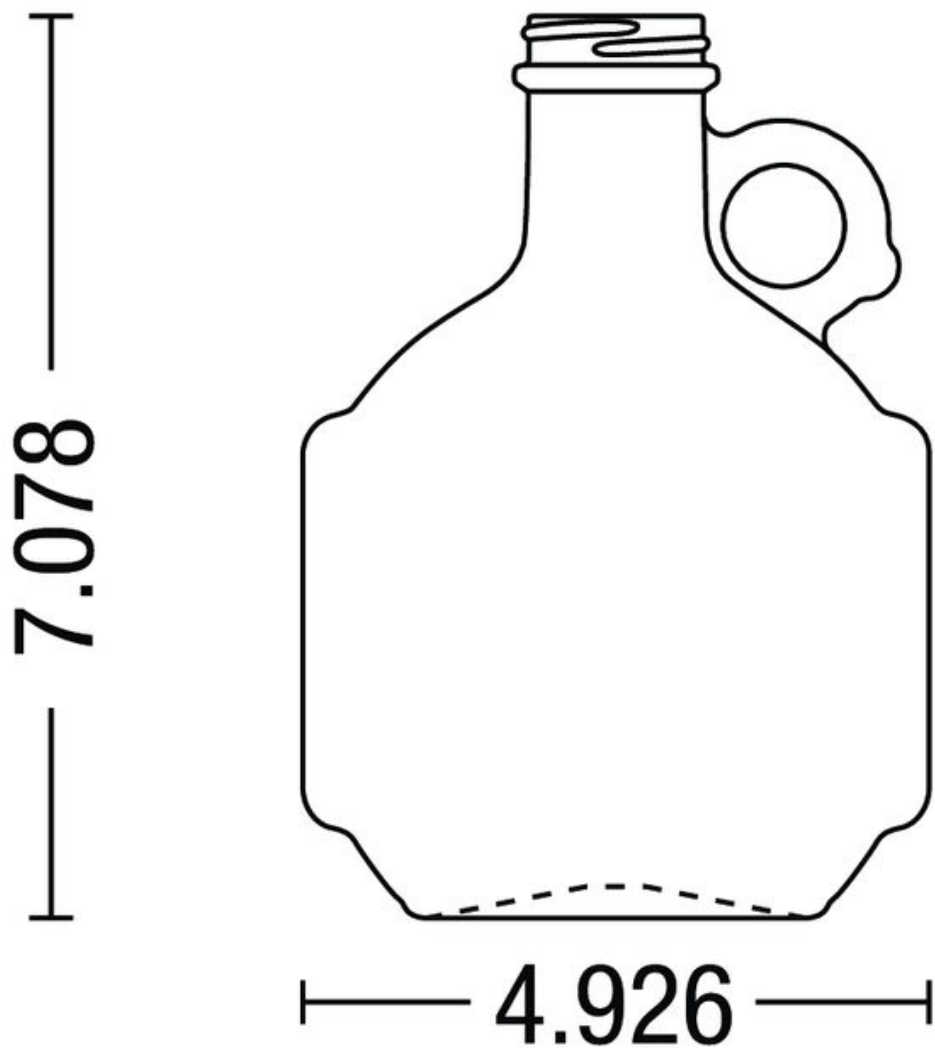

# 32OZ GROWLER

AVAILABLE COLORS

 Amber

AMBER

A2502218

## TECHNICAL SPECIFICATIONS

Product code	502218
Capacity	32.000 oz / 946.35 ml
Height	7.078 in / 179.77 mm
Diameter	4.926 in / 125.12 mm
Fill point	32.000 oz / 946.35 ml
Shape	Round
Finish	38-400
Label protection	No
Refillable	No
Weight	23.688 oz / 671.54 g
Mold	GX-502218