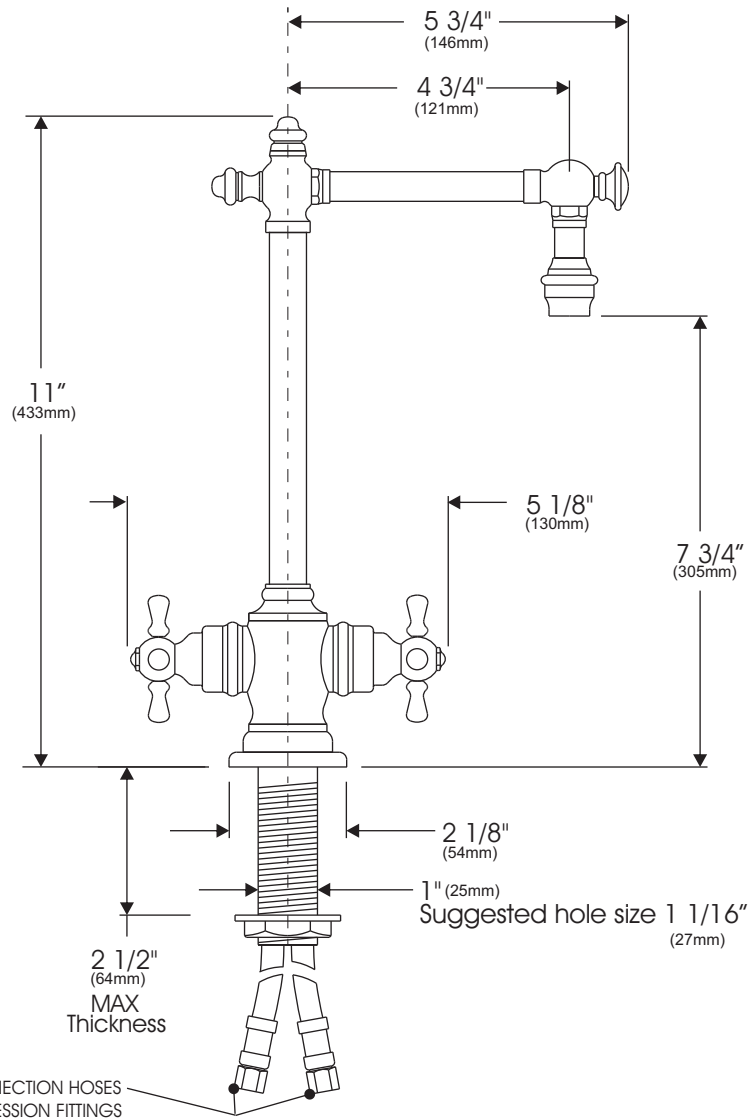

41180 Raintree Court
Murrieta, CA 92562
1-888-304-0660
www.waterstoneco.com

ITEM NO: **1850**
STYLE: **TOWSON**
INTENDED USE: BAR FAUCET

CUSTOMER NAME:

JOB NO:

DIMENSIONS MAY VARY AND ARE SUBJECT TO CHANGE. NO RESPONSIBILITY IS ASSUMED FOR USE OF SUPERCEDED OR VOIDED DATA

Technical Specifications

- Solid brass construction.
- 1/4 turn ceramic disk valve cartridges.
- Cross handles.
- 1.7 gpm maximum flow rate.
- 360 degree swivel spout.
- Reinforced braided connection hoses.