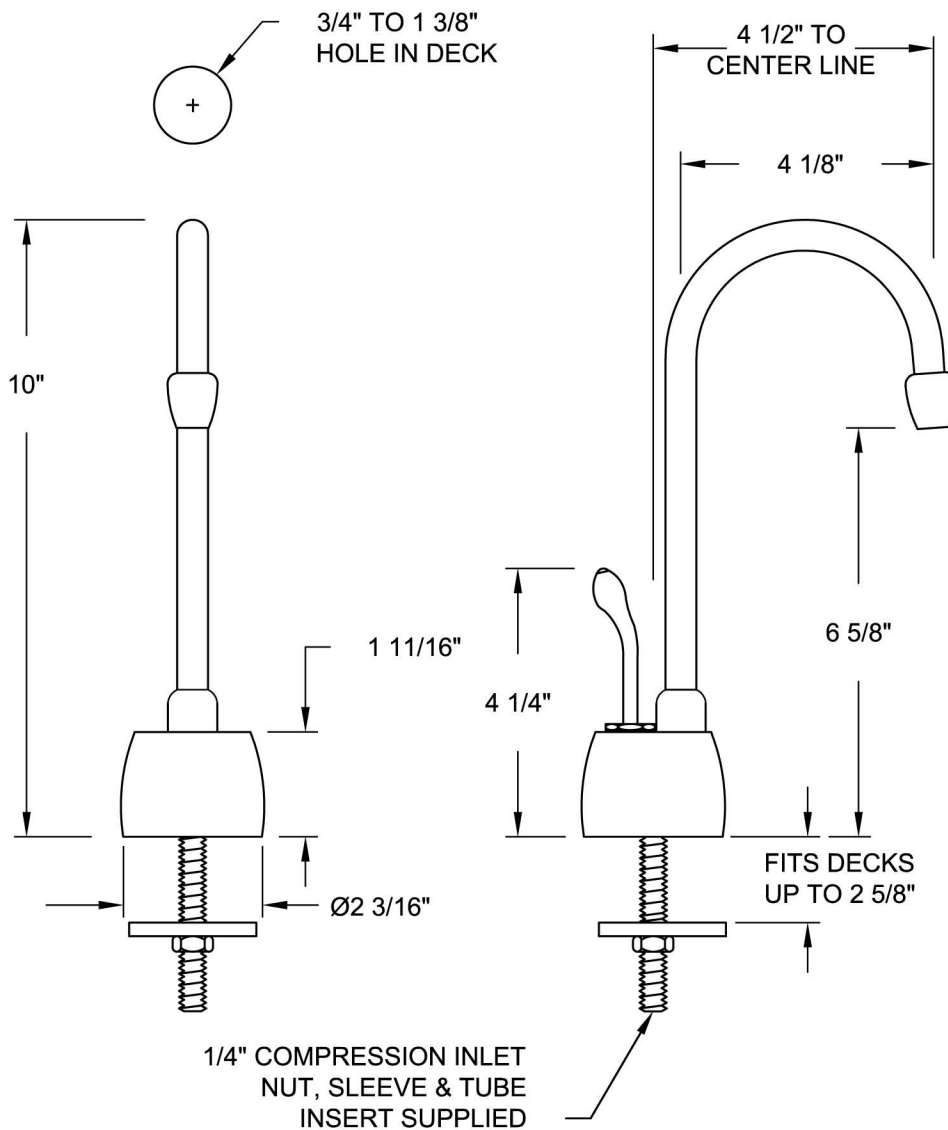

# MT635-NL SPECIFICATIONS

NO LEAD\*POINT OF USE DRINKING WATER FAUCET

## THIS FAUCET OFFERS THE FOLLOWING FEATURES:

- LEAD FREE BRASS
- SELF CLOSING HANDLE
- QUALITY CONSTRUCTION FOR TROUBLE FREE SERVICE
- CAN BE USED WITH MT660 OR MT662 MOUNTAIN PURE® CERAMIC WATER FILTERS