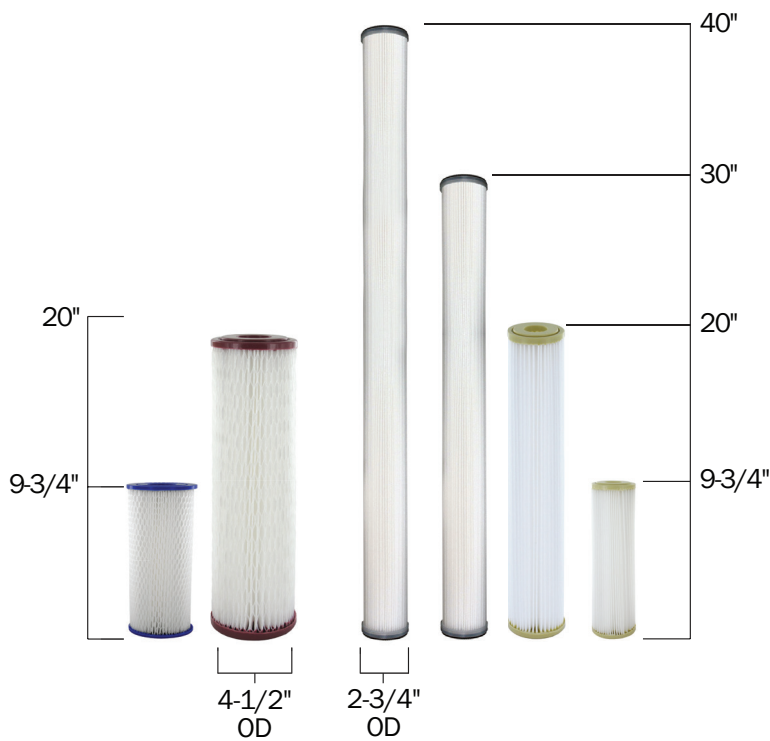

PS Series

Standard Efficiency Pleated Filter Cartridges

Residential / Commercial / Industrial
Filtration Applications

Standard Features

- Special non-cellulose media provides excellent resistance to bacterial and chemical attack
- Long service life and reduced maintenance costs
- Synthetic polyester fabric pleated around a durable polypropylene core
- Filters available in standard 2-1/2" and 4-1/2" cartridge diameters

Filter Media: Pleated Polyester

Core: Polypropylene

Outer Mesh: Polypropylene

Note:

2-1/2", 4-1/2" OD by 9-7/8" L and 20" L
cartridges are wrapped

30" and 40" L cartridges are not wrapped

* Temperature limits vary and depend on pressure and time under load.

Applications

- 1 Drinking Water
- 2 Reverse Osmosis Prefiltration
- 3 Food and Beverage
- 4 Cosmetics
- 5 Electronics
- 6 Chemicals

Ordering Guide (Example: PS-27300-20)

PS		27		300		20	
TYPE	MEDIA	CARTRIDGE DIAMETER	CARTRIDGE LENGTH	CARTRIDGE LENGTH	MICRON RATING		
P = Pleated Standard Polypropylene (standard)	Blank = Pleated Polypropylene	27 = 2 3/4" 45 = 4 1/2"	097 = 9-3/4" 200 = 20" 300 = 30" 400 = 40"		s35 = 0.35 Brown ** 01 = 1 Tan 1A = 1 Abs Purple 05 = 5 White 10 = 10 Red 20 = 20 Blue 50 = 50 Yellow 100 = 100 Green		

** End cap color. End caps available only on 2 3/4" cartridges.

Dimensions

Case Packs

DIMENSIONS	QUANTITY
2-3/4" x 9-3/4"	50
2-3/4" x 19-1/2"	25
2-3/4" x 20"	25
2-3/4" x 29-1/4"	25
2-3/4" x 30"	25
2-3/4" x 40"	25
4-1/2" x 9-3/4"	12
4-1/2" x 20"	6