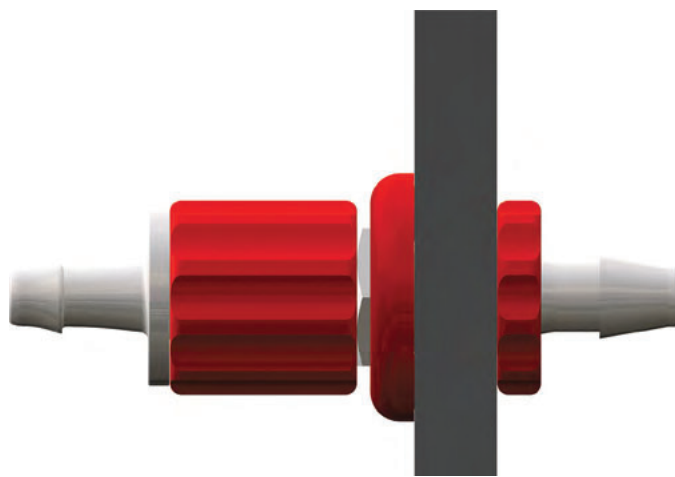

LUER TO THREAD:

Female

XFTLL (-1 -6005)

Female Luer Thread Style with 1/4" Hex to 10-32 Special Tapered Thread

KFTLL (-1 -6005 -9)

Female Luer Thread Style with 1/4" Hex to 10-32 UNF Thread

SFTLL (-1 -4 -06 -6005 -9)

Female Luer Thread Style with 5/16" Hex to 1/4-28 UNF Thread

BSFTLL (-1 -6005)

Female Luer Thread Style with 5/16" Hex to 1/4-28 UNF Bottom Sealing Thread

XFTL (-6005 -9)

Female Luer Lug Style with 1/4" Hex to 10-32 Special Tapered Thread

SFTL (-1 -9)

Female Luer Lug Style with 5/16" Hex to 1/4-28 UNF Thread

18FTLL (-1 -6005 -J2A)

Female Luer Thread Style with 7/16" Hex to 1/8-27 NPT Thread

18LFTLL (-1 -6005 -J2A)

Female Luer Thread Style Elbow with 7/16" Hex to 1/8-27 NPT Thread

PANEL MOUNTS:

Female Thread Style

FTLLB210 (-1 -6005 -9 -J2A)

Female Luer Thread Style Panel Mount 1/4-28 UNF to 200 Series Barb, 1/16" (1.6 mm) ID Tubing

FTLLB220 (-1 -2 -6005 -9 -J2A)

Female Luer Thread Style Panel Mount 1/4-28 UNF to 200 Series Barb, 3/32" (2.4 mm) ID Tubing

FTLLB230 (-1 -2 -6005 -J2A)

Female Luer Thread Style Panel Mount 1/4-28 UNF to 200 Series Barb, 1/8" (3.2 mm) ID Tubing

FTLLBMLRL (-6005)

Female Luer Thread Style Panel Mount 1/4-28 UNF to Male Luer (May be used with separate rotating lock ring; FSLLR)

Fully Assembled Panel-Mounted Luer

Need More Details?

Additional threaded solutions are shown on **PG-100-109**. Check out all of our threaded style parts at www.nordsonmedical.com or contact Sales at Orders@nordsonmedical.com.

Did You Know?

Nordson MEDICAL has an interactive PDF available online at www.nordsonmedical.com. Access part drawings, reference charts, data sheets, and more from just one location!