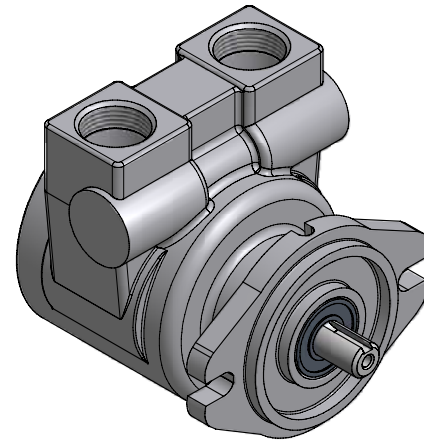

SERIES 6 ROTARY VANE PUMP Bolt-On Style - "N" Mounting

869 Seven Oaks Blvd.
Suite 120
Smyrna, TN 37167
615-355-8000
mail@proconpump.com

PROCON[®]
Products