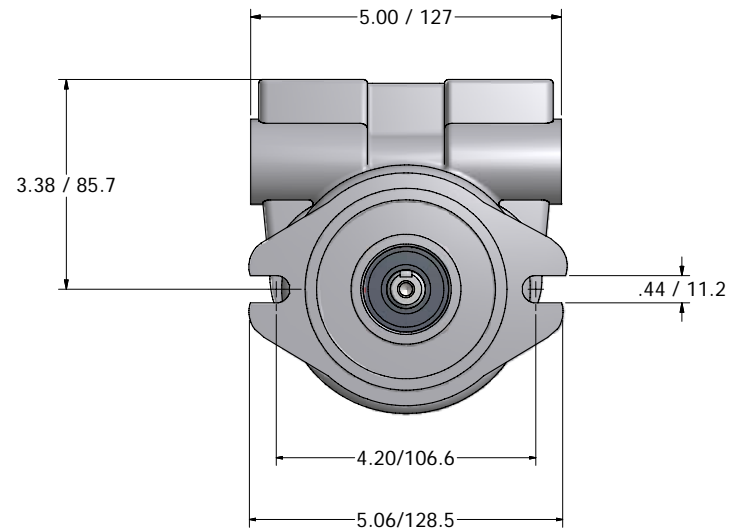

SERIES 6 ROTARY VANE PUMP Bolt-On Style - "N" Mounting

869 Seven Oaks Blvd.
Suite 120
Smyrna, TN 37167
615-355-8000
mail@proconpump.com

PROCON[®]
Products