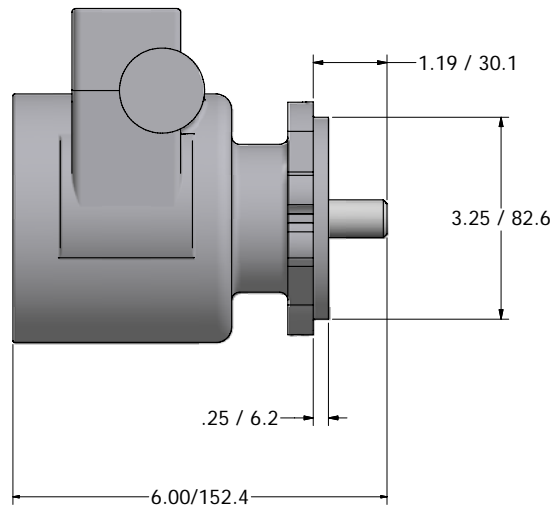

SERIES 6 ROTARY VANE PUMP Bolt-On Style - "N" Mounting

869 Seven Oaks Blvd.
Suite 120
Smyrna, TN 37167
615-355-8000
mail@proconpump.com

PROCON[®]
Products