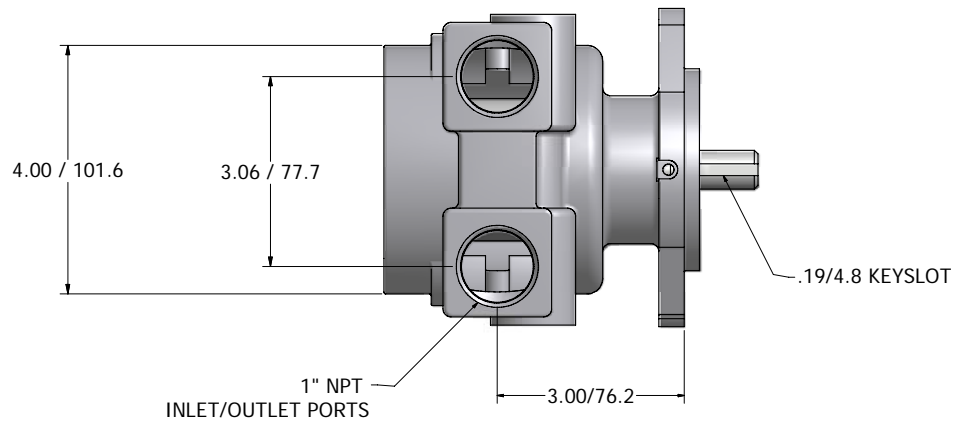

SERIES 6 ROTARY VANE PUMP Bolt-On Style - "N" Mounting

869 Seven Oaks Blvd.
Suite 120
Smyrna, TN 37167
615-355-8000
mail@proconpump.com

PROCON[®]
Products