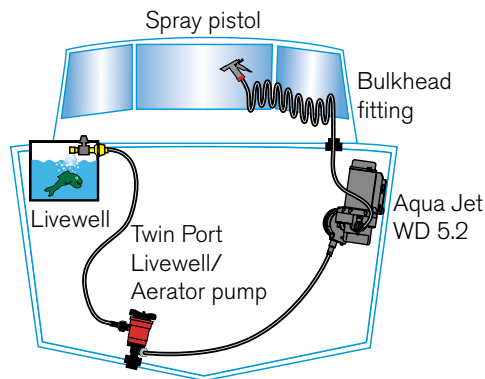

Fishing Livewell Pumps and Accessories

TWIN PORT - AERATOR PUMP

Offer the convenience of using only one intake for both the livewell and raw water wash down pump. The 3/4" tapered inlet connects directly to the sea cock and the upper outlet port provides a continuous flow of water through the 3/4" discharge to the livewell while the lower outlet port connects to the wash down pump through either a 1/2" or 3/4" ports. High pressure inlet seal easily handles the higher pressures created by high speed pickups commonly used.

Part No.	Description
48503	Twin Port Aerator Pump 500 GPH 12V
48703	Twin Port Aerator Pump 750 GPH 12V
48903	Twin Port Aerator Pump 1000 GPH 12V
48103	Twin Port Aerator Pump 1250 GPH 12V*

*1 1/8" discharge to livewell. Does not include Dura-Port.

CARTRIDGE - AERATOR PUMP

Livewell pumps in 500, 750, 1000 and 1250 GPH capacities with two different intake configurations of straight and 90°. Smaller profiles to fit in more confined spaces. Easy to change motor cartridge.

AQUA JET WASH DOWN/LIVEWELL PUMP KIT 5.2

A wash down kit including a high capacity Aqua Jet WD 5.2, 5 bar (70 psi) pump, a 500 GPH Twin Port Livewell Pump, PUMProtector inlet strainer, spray pistol, bulk head fitting with valve, 7.5 meters (25') of coiled wash down hose and two illuminated panel switches all in one package. The Aqua Jet Wash Down/Livewell Pump kit makes it easy to add a wash down and livewell pump to any boat.