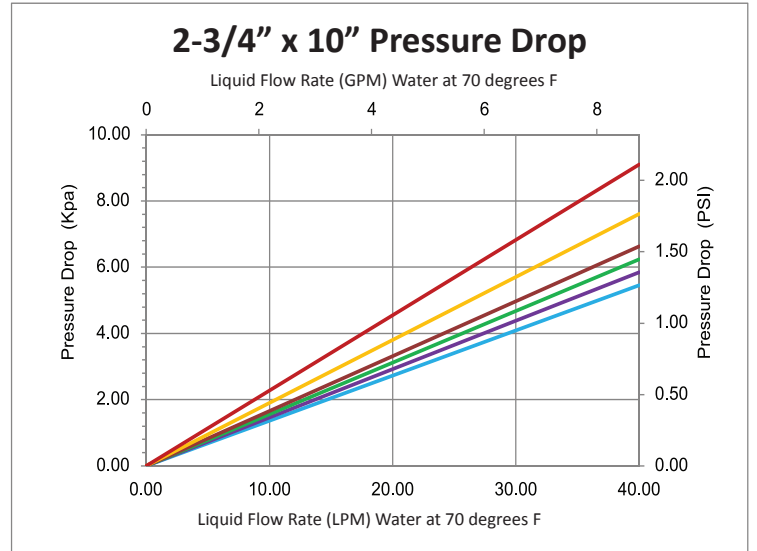

Pressure Drop Information

KEY: ■ 0.35μ ■ 1μ ■ 5μ ■ 10μ ■ 20μ ■ 50μ