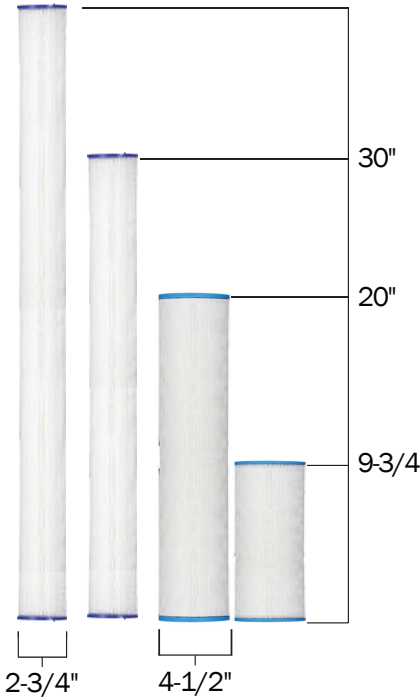

#### Note:

2-3/4", 4-1/2" OD by 9-7/8" L and 20" L cartridges are individually wrapped. 30" and 40" L cartridges are bulk wrapped.

\* Temperature limits vary and depend on pressure and time under load.

## Applications

- 1 Drinking Water
- 2 Reverse Osmosis Prefiltration
- 3 Food and Beverage
- 4 Cosmetics
- 5 Electronics
- 6 Chemicals

# Pressure Drop Information

**KEY:** ■ 0.35μ ■ 1μ ■ 5μ ■ 10μ ■ 20μ ■ 50μ

## Dimensions