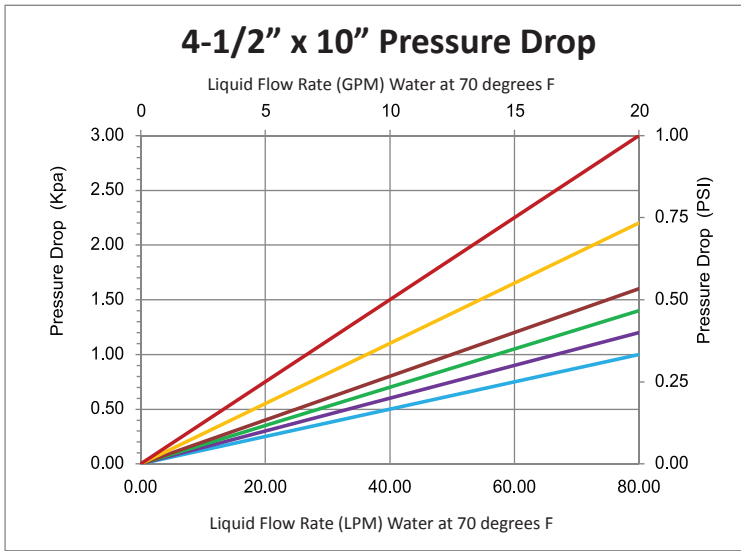

Pressure Drop Information

KEY: ■ 0.35μ ■ 1μ ■ 5μ ■ 10μ ■ 20μ ■ 50μ