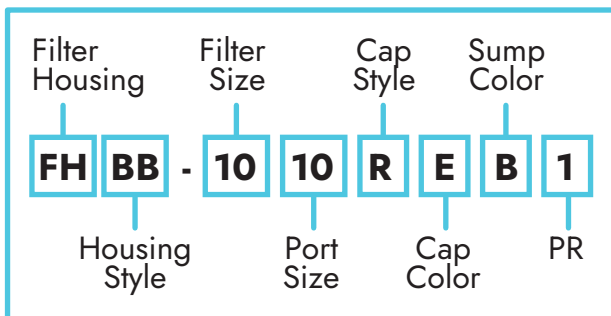

Big Flow Filter Housings

PRODUCT

	Part Number	Description	Port NPT	Case Qty
10" Housing	FHBB-1034REBO	BF Rib Cap NSF Black Cap/Black Sump	3/4	6
	FHBB-1034REB1	BF Rib Cap NSF Black Cap/Blue Sump w/PR	3/4	6
	FHBB-1034REEO	BF Rib Cap NSF Black Cap/Black Sump	3/4	6
	FHBB-1034REE1	BF Rib Cap NSF Black Cap/Black Sump w/PR	3/4	6
	FHBB-1010REBO	BF Rib Cap NSF Black Cap/Blue Sump	1	6
	FHBB-1010REB1	BF Rib Cap NSF Black Cap/Blue Sump w/PR	1	6
	FHBB-1010REEO	BF Rib Cap NSF Black Cap/Black Sump	1	6
	FHBB-1010REE1	BF Rib Cap NSF Black Cap/Black Sump w/PR	1	6
20" Housing	FHBB-2034REBO	BF Rib Cap NSF Black Cap/Blue Sump	3/4	4
	FHBB-2034REB1	BF Rib Cap NSF Black Cap/Blue Sump w/PR	3/4	4
	FHBB-2034REEO	BF Rib Cap NSF Black Cap/Black Sump	3/4	4
	FHBB-2034REE1	BF Rib Cap NSF Black Cap/Black Sump w/PR	3/4	4
	FHBB-2010REBO	BF Rib Cap NSF Black Cap/Blue Sump	1	4
	FHBB-2010REB1	BF Rib Cap NSF Black Cap/Blue Sump w/PR	1	4
	FHBB-2010REEO	BF Rib Cap NSF Black Cap/Black Sump	1	4
	FHBB-2010REE1	BF Rib Cap NSF Black Cap/Black Sump w/PR	1	4
	FHBB-2015REEO	BF Rib Cap NSF Black Cap/Blue Sump	1.5	4
	FHBB-2015REE1	BF Rib Cap NSF Black Cap/Blue Sump	1.5	4

PART NUMBER MATRIX

Housing Style:	Big Flow	Cap Style:	R = Rib
Filter Size:	10 = 10"	Cap Color:	E = Black
	20 = 20"	Sump Color:	B = Blue
Port Size:	34 = 3/4		E = Black
	10 = 1	Pressure Release:	0 = No
	15 = 1.5		1 = Yes

DIMENSIONS

10"
A - 7.5"
B - 14.5"

20"
A - 7.5"
B - 24.5"

QUESTIONS?

Ask our Service Representatives at:
888.859.1188 Mon. - Fri. 8a - 8p, Sat 8:30a - 4:30p EST.
Neologic Inc. | Greenville SC | Salt Lake City UT | Houston TX