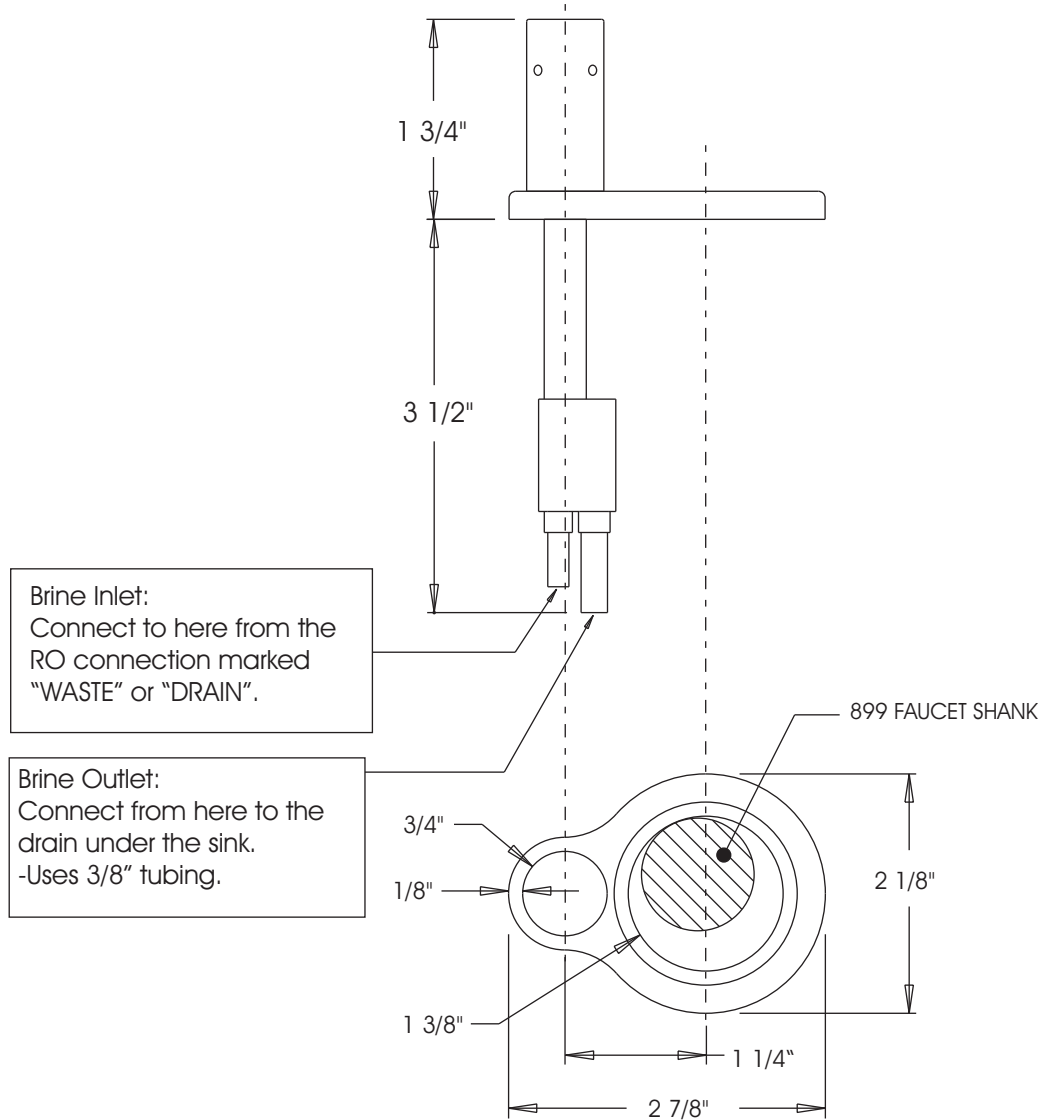

26790 Madison Ave.
 Murrieta, CA 92562
 888-304-0660

www.waterstoneco.com

ITEM NO:

2300

STYLE: **STANDARD**

INTENDED USE: RO AIRGAP

CUSTOMER NAME:

JOB NO:

DIMENSIONS MAY VARY AND ARE SUBJECT TO CHANGE. NO RESPONSIBILITY IS ASSUMED FOR USE OF SUPERCEDED OR VOIDED DATA.

Technical Specifications:

- Designed for use with Waterstone filtration faucets.
- Solid Brass or Stainless Steel construction.