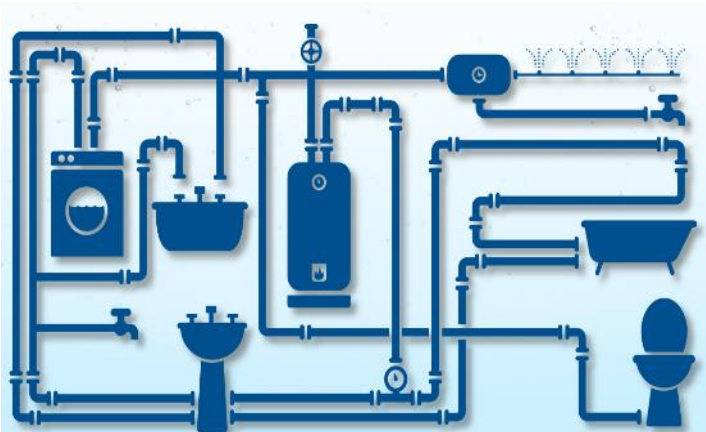

¹ Facts compiled from: National Fire Protection Association, FBI Statistics, U.S. Housing Survey

Potential Leaks Lurk Throughout Your Home

- **Plumbing Supply Lines**—hoses that connect to washers, icemakers, toilets and other appliances often fail
- **Appliances**—most water heater lifecycles end with a leak, while washers and refrigerators experience multiple failure points
- **Pipes and Fittings**—aging systems, certain water types, faulty installations and defective parts cause pipes to leak and burst
- **Faucets and Fixtures**—drips that go down the drain waste water, while other failures destroy property

The Threat of Water Damage Can Be Virtually Eliminated

The FloLogic automatic leak detection and shutoff System....

- Recognizes leaks anywhere in the plumbing system, from pinhole-size to high volume
- Automatically shuts off water
- Prevents most damage and eliminates risk of catastrophic leak damage

How it Works

Normal water use happens in intervals. Leaks start and don't stop. The FloLogic System detects those leaks—big and small—and automatically stops them.

Unlike other leak detection technologies, the FloLogic System catches leaks throughout the entire plumbing supply system.

FloLogic—Leaders in Flow-Based Leak Detection and Automatic Shutoff

Proven. Made in the USA since 2000, regulatory approved with tens of thousands of units installed.

Accurate. Digital intelligence continuously detects and reports specific flow volumes - beginning at ½ oz./minute (about a drip per second).