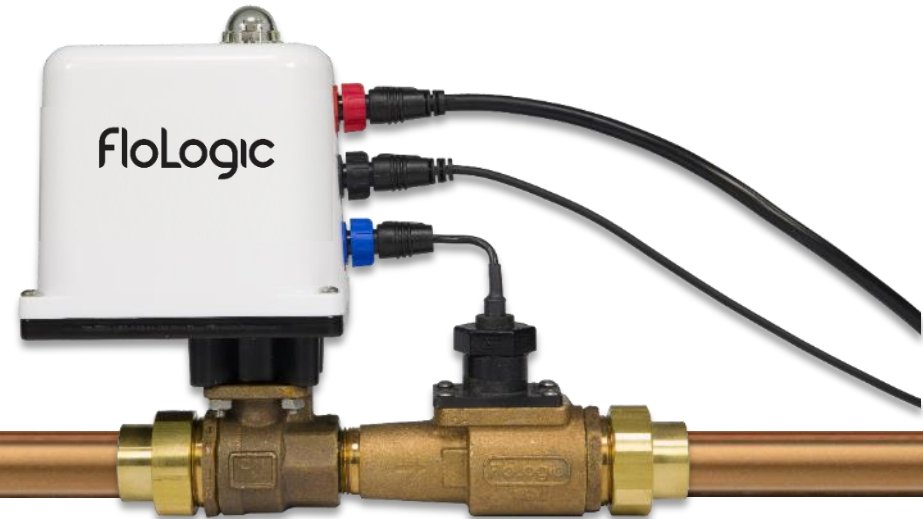

The Threat of Water Damage Can Be Virtually Eliminated

The FloLogic automatic leak detection and shutoff System....

- Recognizes leaks anywhere in the plumbing system, from pinhole-size to high volume
- Automatically shuts off water
- Prevents most damage and eliminates risk of catastrophic leak damage

How it Works

Normal water use happens in intervals. Leaks start and don't stop. The FloLogic System detects those leaks—big and small—and automatically stops them.

Unlike other leak detection technologies, the FloLogic System catches leaks throughout the entire plumbing supply system.

FloLogic—Leaders in Flow-Based Leak Detection and Automatic Shutoff

Proven. Made in the USA since 2000, regulatory approved with tens of thousands of units installed.

Accurate. Digital intelligence continuously detects and reports specific flow volumes - beginning at ½ oz./minute (about a drip per second).

Invisible. Single connection to main supply line provides system-wide monitoring 24/7

Easy. Adjustable to household water use and occupancy. Simple integration with home's existing security system.

Flexible. Operates during power outages. Waterproof for outdoor installation. Available in 1" and 1.5" valves (2" valve available in 2018).