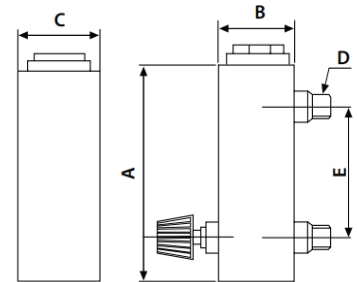

### FMP0 Series Panel Mount Flow Meters

Part Number	Range		Dimensions				
	GPM	LPM	A	B	C	D	E
FMP0011-04	0.1-1	0.4-4	6.61	1.37	1.26	1/4" MNPT	5.00
FMP0022-06	0.2-2	.8-8	8.11	2.75	1.26	3/8" MNPT	6.50
FMP0055-08	0.5-5	2-18	8.11	2.75	1.26	1/2" MNPT	6.50
FMP0210-12	2-10	8-37	8.66	3.66	1.54	3/4" MNPT	6.50
FMP0216-16	2-16	8-60	8.66	3.66	1.54	1" MNPT	6.50

### FMP1 Series Panel Mount Adjustable Flow Meters

Part Number	Range		Dimensions				
	GPM	LPM	A	B	C	D	E
FMP1011-04	0.1-1	0.4-4	6.61	1.37	1.26	1/4" MNPT	5.00
FMP1022-06	0.2-2	.8-8	8.11	2.75	1.26	3/8" MNPT	6.50
FMP1055-08	0.5-5	2-18	8.11	2.75	1.26	1/2" MNPT	6.50
FMP1210-12	2-10	8-37	8.66	3.66	1.54	3/4" MNPT	6.50
FMP1216-16	2-16	8-60	8.66	3.66	1.54	1" MNPT	6.50