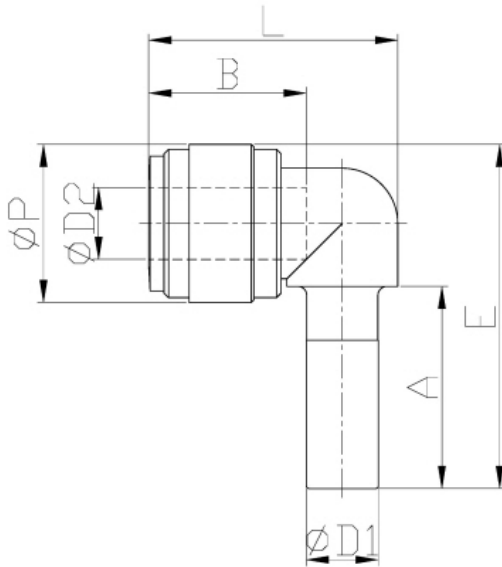

Tube Elbow Union

Pressure Ratings			
	< 5/16"	3/8"	1/2"
33 °F	290 psi	232 psi	203 psi
68 °F	290 psi	232 psi	203 psi
150 °F	232 psi	203 psi	116 psi

Model	ØD1	ØD2	ØP	A	B	E	L	WEIGHT(g)
ATEU44M	04	04	13.2	18	14.7	30.1	21.9	2.5
ATEU66M	06	06	15.5	21	16.1	34.8	25.1	3.7
ATEU68M	06	08	17.6	21	17.5	36.8	26	4.7
ATEU88M	08	08	17.6	22.5	17.5	38.3	27.7	5.3
ATEU106M	10	06	20.0	24.8	16.1	43.2	30.6	7.8
ATEU108M	10	08	20.0	24.8	17.5	43.2	31	8.2
ATEU1010M	10	10	20.0	24.8	20.1	43.2	31.3	7.4
ATEU1212M	12	12	23.6	29.5	24.7	51.2	39	12.6