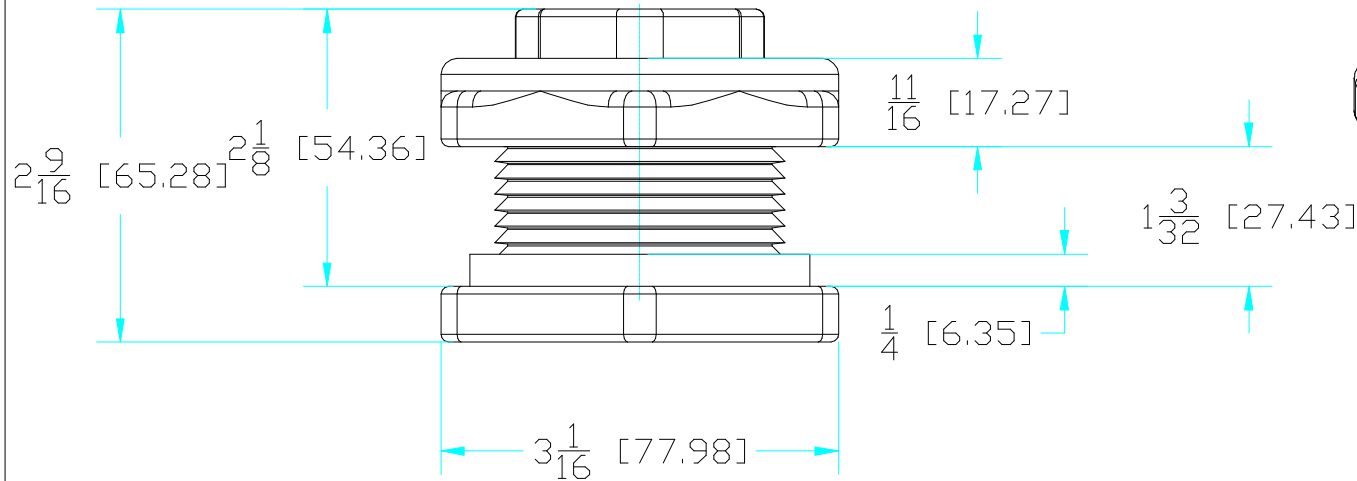

BANJO CORPORATION
150 BANJO DR. * CRAWFORDSVILLE, IN 47933

PART NO. TF125

TITLE
1 1/4" NPT Tank Fitting