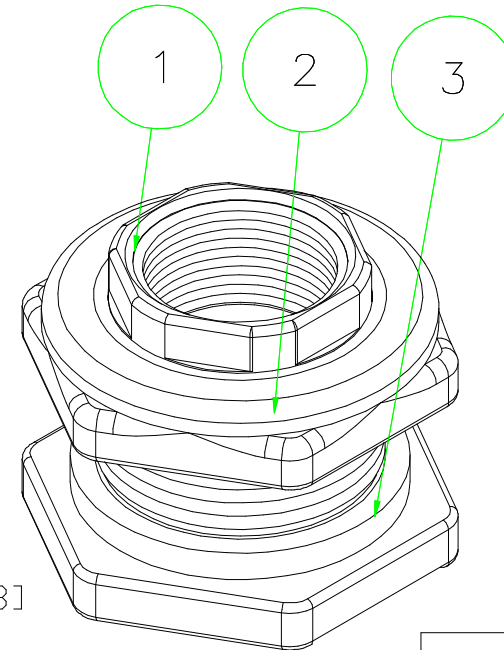

BANJO CORPORATION
150 BANJO DR. * CRAWFORDSVILLE, IN 47933

PART NO. TF125

TITLE
1 1/4" NPT Tank Fitting