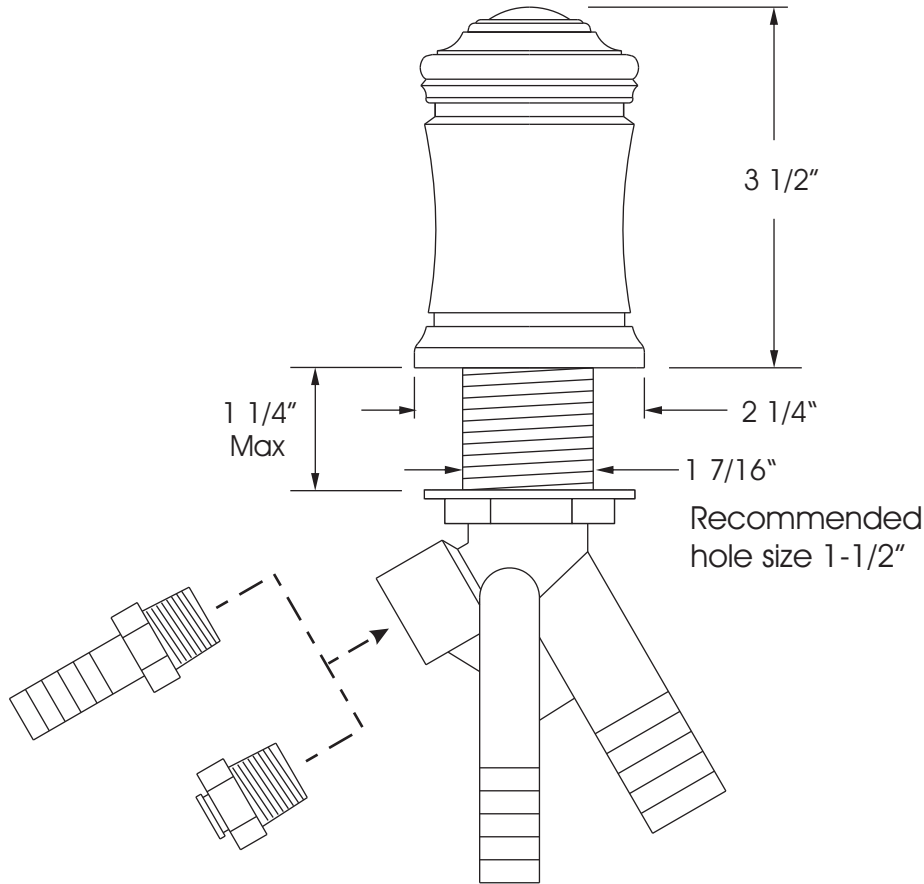

26790 Madison Ave.
Murrieta, CA 92562
888-304-0660

www.waterstoneco.com

ITEM NO:

4030

STYLE: TRADITIONAL

INTENDED USE: AIRGAP

CUSTOMER NAME:

JOB NO:

DIMENSIONS MAY VARY AND ARE SUBJECT TO CHANGE. NO RESPONSIBILITY IS ASSUMED FOR USE OF SUPERCEDED OR VOIDED DATA.

Technical Specifications:

- Cover made from solid brass.
- Dual or single port dishwasher airgap.
- Adapters for RO port or 2nd dishwasher included.
- Matching plain finish (no logo) accent button included.