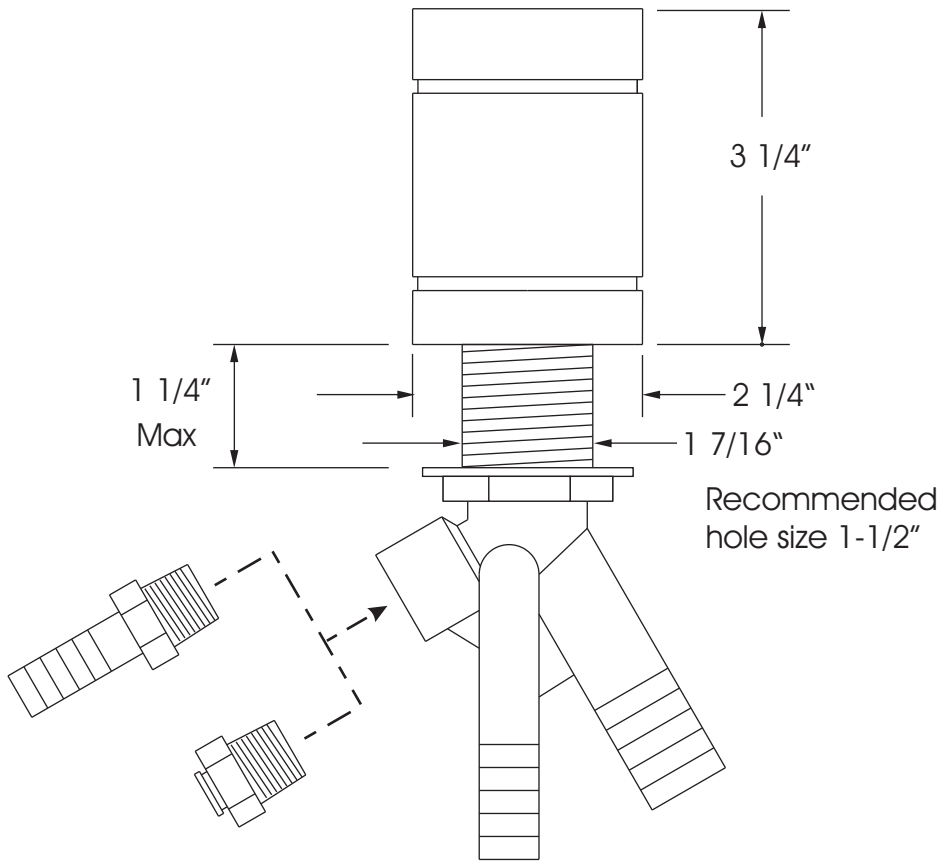

26790 Madison Ave.
 Murrieta, CA 92562
 888-304-0660

www.waterstoneco.com

ITEM NO:

3030

STYLE: **CONTEMPORARY**

INTENDED USE: **AIRGAP**

CUSTOMER NAME:

JOB NO:

DIMENSIONS MAY VARY AND ARE SUBJECT TO CHANGE. NO RESPONSIBILITY IS ASSUMED FOR USE OF SUPERCEDED OR VOIDED DATA.

Technical Specifications:

- Cover made from solid brass or stainless steel.
- Dual or single port dishwasher airgap.
- Adapters for RO port or 2nd dishwasher included.
- Hides upper nut and washer edges.