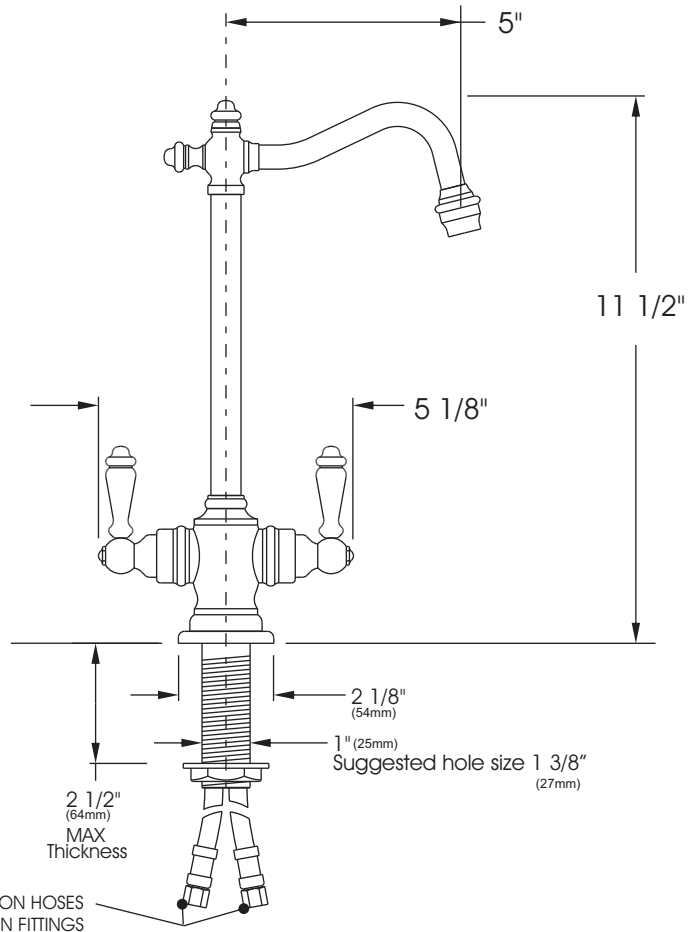

41180 Raintree Court  
Murrieta, CA 92562  
1-888-304-0660  
www.waterstoneco.com

ITEM NO: **1300**  
STYLE: **ANNAPOLIS**  
INTENDED USE: BAR FAUCET

CUSTOMER NAME:

JOB NO:

DIMENSIONS MAY VARY AND ARE SUBJECT TO CHANGE. NO RESPONSIBILITY IS ASSUMED FOR USE OF SUPERCEDED OR VOIDED DATA

### Technical Specifications

- Solid brass construction.
- 1/4 turn ceramic disk valve cartridges.
- Lever handles.
- 1.7 gpm maximum flow rate.
- Removable aerator tip for easy cleaning.
- 360 degree swivel spout.
- 3/8" compression connection.