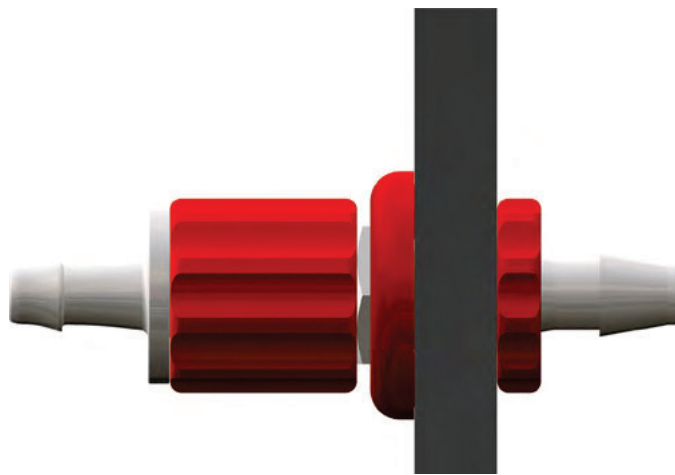

LUER TO THREAD:

Female

XFTLL (-1 -6005)

Female Luer Thread Style with 1/4" Hex to 10-32 Special Tapered Thread

KFTLL (-1 -6005 -9)

Female Luer Thread Style with 1/4" Hex to 10-32 UNF Thread

SFTLL (-1 -4 -06 -6005 -9)

Female Luer Thread Style with 5/16" Hex to 1/4-28 UNF Thread

BSFTLL (-1 -6005)

Female Luer Thread Style with 5/16" Hex to 1/4-28 UNF Bottom Sealing Thread

XFTL (-6005 -9)

Female Luer Lug Style with 1/4" Hex to 10-32 Special Tapered Thread

SFTL (-1 -9)

Female Luer Lug Style with 5/16" Hex to 1/4-28 UNF Thread

18FTLL (-1 -6005 -J2A)

Female Luer Thread Style with 7/16" Hex to 1/8-27 NPT Thread

18LFTLL (-1 -6005 -J2A)

Female Luer Thread Style Elbow with 7/16" Hex to 1/8-27 NPT Thread

PANEL MOUNTS:

Female Thread Style

FTLLB210 (-1 -6005 -9 -J2A)

Female Luer Thread Style Panel Mount 1/4-28 UNF to 200 Series Barb, 1/16" (1.6 mm) ID Tubing

FTLLB220 (-1 -2 -6005 -9 -J2A)

Female Luer Thread Style Panel Mount 1/4-28 UNF to 200 Series Barb, 3/32" (2.4 mm) ID Tubing

FTLLB230 (-1 -2 -6005 -J2A)

Female Luer Thread Style Panel Mount 1/4-28 UNF to 200 Series Barb, 1/8" (3.2 mm) ID Tubing

FTLLBMLRL (-6005)

Female Luer Thread Style Panel Mount 1/4-28 UNF to Male Luer (May be used with separate rotating lock ring; FSLLR)

Fully Assembled Panel-Mounted Luer

Need More Details?

Additional threaded solutions are shown on **PG-100-109**. Check out all of our threaded style parts at www.nordsonmedical.com or contact Sales at Orders@nordsonmedical.com.

Did You Know?

Nordson MEDICAL has an interactive PDF available online at www.nordsonmedical.com. Access part drawings, reference charts, data sheets, and more from just one location!