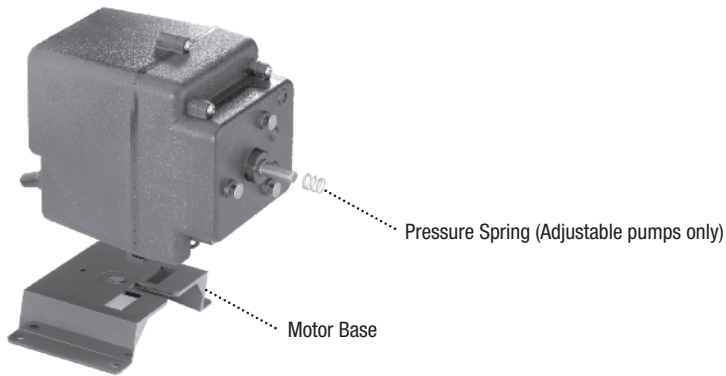

CLASSIC SERIES MOTORS

MOTOR 60Hz

PART NUMBER	UM	DESCRIPTION	Works with
PM6041D	EA	120V	Adjustable 45 & 100
PM6042D	EA	220V	
PM6081D	EA	120V	Adjustable 85 & 170
PM6082D	EA	220V	
ME6041D	EA	120V	Fixed 45
ME6042D	EA	220V	
ME6081D	EA	120V	Fixed 85
ME6082D	EA	220V	
DM6041D	EA	120V	Fixed 100
DM6042D	EA	220V	
DM6081D	EA	120V	Fixed 170
DM6082D	EA	220V	

MOTOR 50Hz *INTERNATIONAL*

PART NUMBER	UM	DESCRIPTION	Works with
PM64230	EA	230V	Adjustable 45 & 100
PM6426D	EA	250V	
PM68230	EA	230V	Adjustable 85 & 170
PM6826D	EA	250V	
ME64230	EA	230V	Fixed 45
ME6426D	EA	250V	
ME68230	EA	230V	Fixed 85
ME6826D	EA	250V	
DM64230	EA	230V	Fixed 100
DM64250	EA	250V	
DM68230	EA	230V	Fixed 170
DM68250	EA	250V	