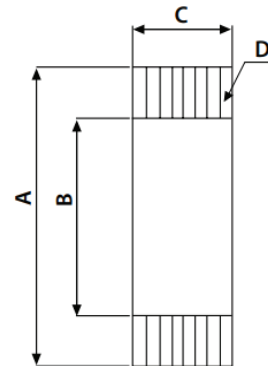

FMS1 Series Inline Flow Meters

Part Number	Range		Dimensions			
	GPM	LPM	A	B	C	D
FMS1011-04	0.1-1	0.4-4	8.26	7.09	1.26	1/2" FNPT
FMS1022-06	0.2-2	.8-8	8.26	7.09	1.26	1/2" FNPT
FMS1055-08	0.5-5	2-18	8.26	7.09	1.26	1/2" FNPT
FMS1110-12	1-10	4-37	10.94	9.29	2.01	3/4" FNPT
FMS1220-16	2-20	8-75	10.43	9.25	2.01	1" FNPT
FMS1530-16	5-30	19-114	10.43	9.25	2.01	1" FNPT