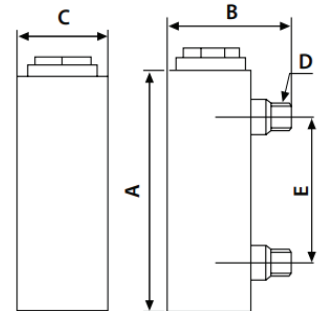

### FMP0 Series Panel Mount Flow Meters

Part Number	Range		Dimensions				
	GPM	LPM	A	B	C	D	E
FMP0011-04	0.1-1	0.4-4	6.61	1.37	1.26	1/4" MNPT	5.00
FMP0022-06	0.2-2	.8-8	8.11	2.75	1.26	3/8" MNPT	6.50
FMP0055-08	0.5-5	2-18	8.11	2.75	1.26	1/2" MNPT	6.50
FMP0210-12	2-10	8-37	8.66	3.66	1.54	3/4" MNPT	6.50
FMP0216-16	2-16	8-60	8.66	3.66	1.54	1" MNPT	6.50

### FMP1 Series Panel Mount Adjustable Flow Meters

Part Number	Range		Dimensions				
	GPM	LPM	A	B	C	D	E
FMP1011-04	0.1-1	0.4-4	6.61	1.37	1.26	1/4" MNPT	5.00
FMP1022-06	0.2-2	.8-8	8.11	2.75	1.26	3/8" MNPT	6.50
FMP1055-08	0.5-5	2-18	8.11	2.75	1.26	1/2" MNPT	6.50
FMP1210-12	2-10	8-37	8.66	3.66	1.54	3/4" MNPT	6.50
FMP1216-16	2-16	8-60	8.66	3.66	1.54	1" MNPT	6.50