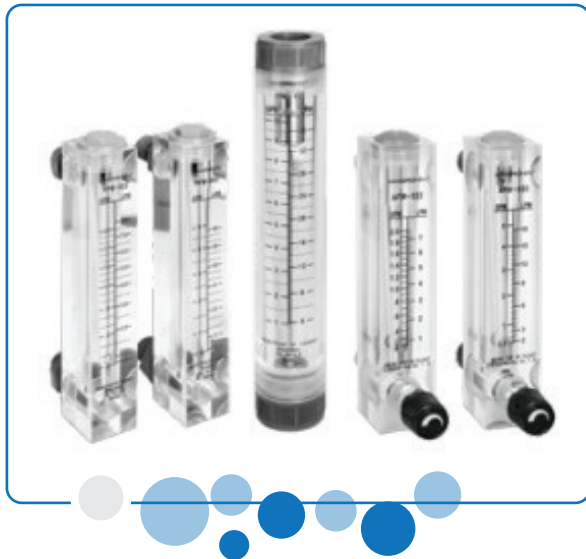

## FLOW METER SERIES

### Panel Mount Adjustable Panel Mount Inline

#### STANDARD FEATURES

- Easy to read
- Calibrated in GPM and LPM
- Flow ranges from 0.1 to 16 GPM
- Corrosion resistant
- Dependable performance
- Stainless Steel Internals

#### PRODUCT MATERIALS

- Body: Acrylic
- O-Rings: EPDM
- Threaded Connection: Polypropylene
- Guide: 304 Stainless Steel
- Float: 304 Stainless Steel