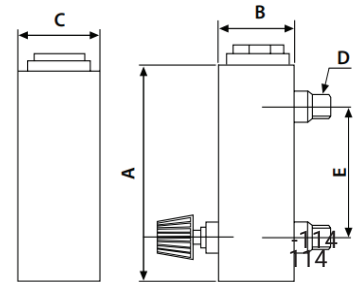

### FMP0 Series Panel Mount Flow Meters

Part Number	Range		Dimensions				
	GPM	LPM	A	B	C	D	E
FMP0011-04	0.1-1	0.4-4	6.61	1.37	1.26	1/4" MNPT	5.00
FMP0022-06	0.2-2	.8-8	8.11	2.75	1.26	3/8" MNPT	6.50
FMP0055-08	0.5-5	2-18	8.11	2.75	1.26	1/2" MNPT	6.50
FMP0210-12	2-10	8-37	8.66	3.66	1.54	3/4" MNPT	6.50
FMP0216-16	2-16	8-60	8.66	3.66	1.54	1" MNPT	6.50

### FMP1 Series Panel Mount Adjustable Flow Meters

Part Number	Range		Dimensions				
	GPM	LPM	A	B	C	D	E
FMP1011-04	0.1-1	0.4-4	6.61	1.37	1.26	1/4" MNPT	5.00
FMP1022-06	0.2-2	.8-8	8.11	2.75	1.26	3/8" MNPT	6.50
FMP1055-08	0.5-5	2-18	8.11	2.75	1.26	1/2" MNPT	6.50
FMP1210-12	2-10	8-37	8.66	3.66	1.54	3/4" MNPT	6.50
FMP1216-16	2-16	8-60	8.66	3.66	1.54	1" MNPT	6.50