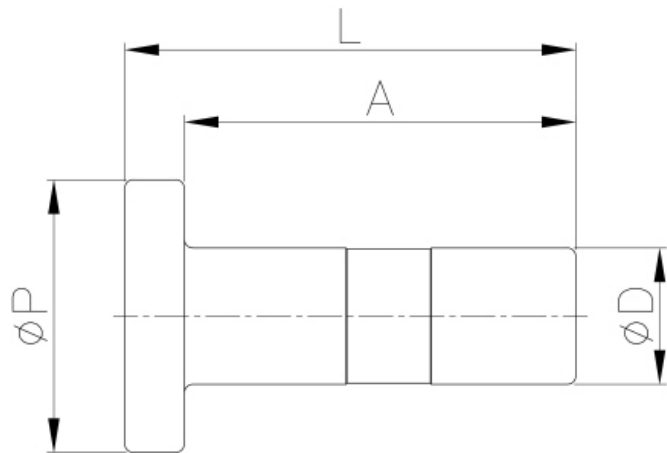

Male Plug

YOUR PLUMBING'S BEST CONNECTION

neofit

www.neologicsolutions.com

Pressure Ratings			
	< 5/16"	3/8"	1/2"
33 °F	290 psi	232 psi	203 psi
68 °F	290 psi	232 psi	203 psi
150 °F	232 psi	203 psi	116 psi

Model	ØD	ØP	L	A	WEIGHT(g)
APL4M	4	13	22.5	19	0.8
APL6M	6	13	24.5	21	1.1
APL8M	8	16	26.5	23	1.8
APL10M	10	18	30.0	26	2.8
APL12M	12	21	34.0	30	4