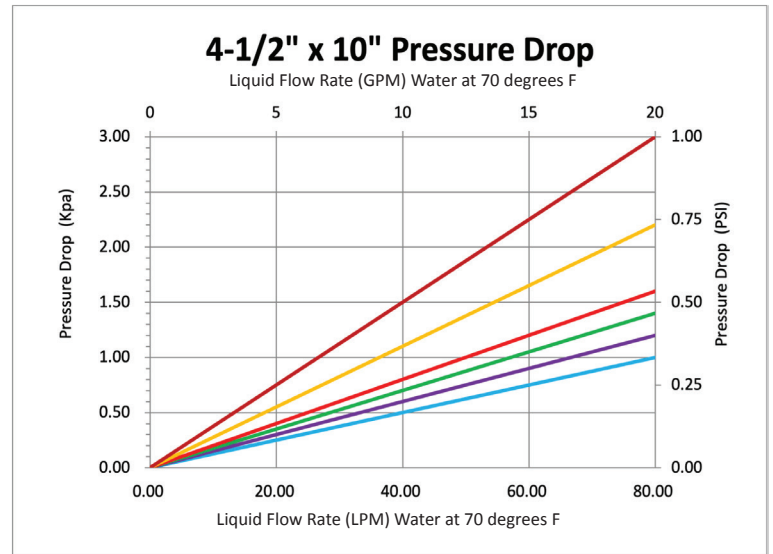

Pressure Drop Information

KEY: ■ 0.35μ ■ 1μ ■ 5μ ■ 10μ ■ 20μ ■ 50μ