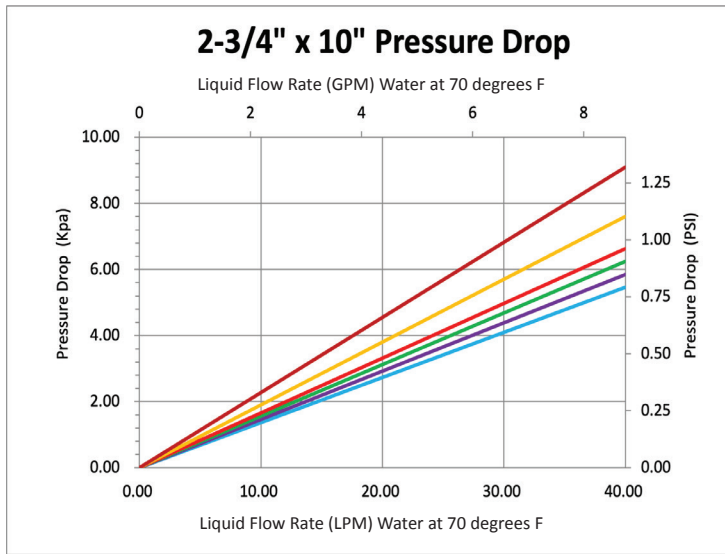

Pressure Drop Information

KEY: ■ 0.35μ ■ 1μ ■ 5μ ■ 10μ ■ 20μ ■ 50μ