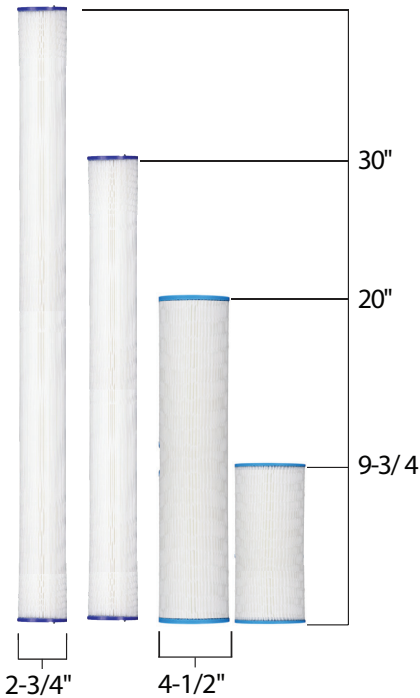

Product Specifications

Nominal Micron Ratings & Efficiency

0.35, 1A, 1, 5, 10, 20, 50, 100 micron available
Rated 85% efficient

Filter Lengths

9-3/4", 19-1/2", 20", 29-1/4", 30", and 40"

Outside Diameters

2-3/4" and 4-1/2" OD

< 1 psi typical

Materials of Construction

Filter Media: Pleated Polyester

Core: Polypropylene

Endcaps: Platisol

Outer Mesh (10" L and 20" L only): Polypropylene

Note:

2-3/4", 4-1/2" OD by 9-7/8" L and 20" L cartridges are individually wrapped. 30" and 40" L cartridges are bulk wrapped.

KEY: ■ 0.35μ ■ 1μ ■ 5μ ■ 10μ ■ 20μ ■ 50μ

Dimensions

Ordering Guide (Example: PS-27300-20)

PS	-	27	-	300	-	20
TYPE		CARTRIDGE DIAMETER		CARTRIDGE LENGTH		MICRON RATING
P = Pleated Standard Polypropylene (standard)		27 = 2 3/4" 45 = 4 1/2"		097 = 9-3/4" 200 = 20" 300 = 30" 400 = 40"		s35 = 0.35 micron 01 = 1 micron 1A = 1 micron 05 = 5 micron 10 = 10 micron 20 = 20 micron 50 = 50 micron 100 = 100 micron

Case Packs

DIMENSIONS	QUANTITY
2-3/4" x 9-3/4"	48
2-3/4" x 19-1/2"	24
2-3/4" x 20"	24
2-3/4" x 29-1/4"	24
2-3/4" x 30"	24
2-3/4" x 40"	24
4-1/2" x 9-3/4"	12
4-1/2" x 20"	6

Distributed By:

2299 Ridge Rd., Greenville, SC
P: 888.859.1188 • F: 864.284.1819
NeoLogicSolutions.com • Info@NeoLogicSolutions.com