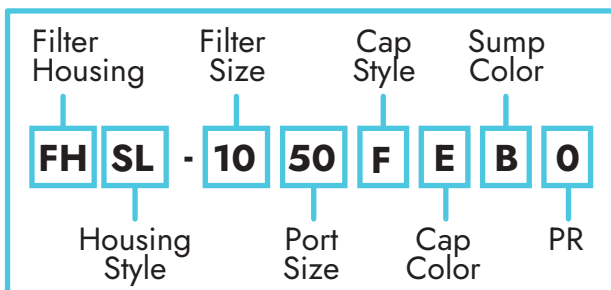

COMPONENT

Neologic Inc. | Greenville SC | Salt Lake City UT | Houston TX

APPLICATIONS

- Reverse Osmosis
- Residential Plumbing
- Photography
- Beverage
- Ice Maker
- Misting Systems

Slim Line Filter Housings

PRODUCT

	Part Number	Description	Port NPT	Case Qty
5" Housing	FHSL-0525FWW0	SL Flat Cap NSF White Cap/White Sump	1/4	15
	FHSL-0538FWW0	SL Flat Cap NSF White Cap/White Sump	3/8	15
	FHSL-0538FEB0	SL Flat Cap NSF Black Cap/Blue Sump	3/8	15
	FHSL-0550FEE0	SL Flat Cap NSF Black Cap/Black Sump	1/2	15
	FHSL-0550FEE1	SL Flat Cap NSF Black Cap/Black Sump w/PR	1/2	15
10" Housing	FHSL-1025FWW0	SL Flat Cap NSF White Cap/White Sump	1/4	12
	FHSL-1038FWW0	SL Flat Cap NSF White Cap/White Sump	3/8	12
	FHSL-1050FWW0	SL Flat Cap NSF White Cap/White Sump	1/2	12
	FHSL-1025FEE0	SL Flat Cap NSF Black Cap/Black Sump	1/4	12
	FHSL-1038FEE0	SL Flat Cap NSF Black Cap/Black Sump	3/8	12
	FHSL-1050FEE0	SL Flat Cap NSF Black Cap/Black Sump	1/2	12
	FHSL-1038FEB0	SL Flat Cap NSF Black Cap/Blue Sump	3/8	12
	FHSL-1038FEB1	SL Flat Cap NSF Black Cap/Blue Sump w/PR	3/8	12
	FHSL-1050FEB0	SL Flat Cap NSF Black Cap/Blue Sump	1/2	12
	FHSL-1050FWCO	SL Flat Cap NSF White Cap/Clear Sump	1/2	12
20" Housing	FHSL-2050FEB0	SL Flat Cap NSF Black Cap/Blue Sump	1/2	8
	FHSL-2050FEB1	SL Flat Cap NSF Black Cap/Blue Sump w/PR	1/2	8
	FHSL-2050FEE0	SL Flat Cap NSF Black Cap/Black Sump	1/2	8
	FHSL-2050FEE1	SL Flat Cap NSF Black Cap/Black Sump w/PR	1/2	8

PART NUMBER MATRIX

Housing Style:	Slim Line	Cap Color:	E = Black
Filter Size:	05 = 5"		W = White
	10 = 10"	Sump Color:	B = Blue
	20 = 20"		C = Clear
Port Size:	25 = 1/4"		E = Black
	38 = 3/8"		W = White
	50 = 1/2"	Pressure Release:	0 = No
Cap Style:	F = Flat		1 = Yes