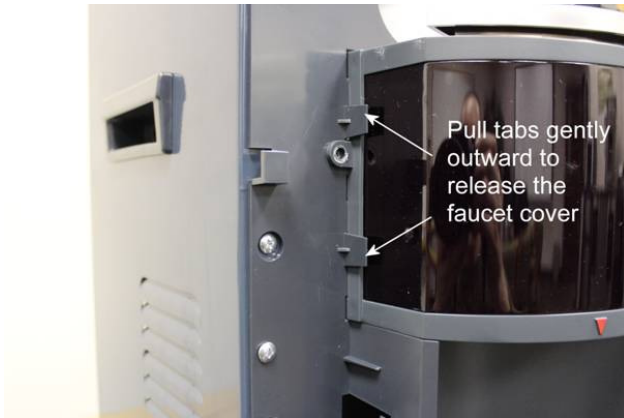

Service Bulletin

02/04/13

ONXY Series Solenoid and Faucet Body Cleaning

Models: B1CCTHS, POU1CCTHS, PFOU1CCTHS & PFLU1CCTHS

If water is leaking out the nozzle there might be mineral buildup on the solenoid and faucet body that will cause the faucet to leak. Drain and unplug unit from electrical power. Follow steps below.