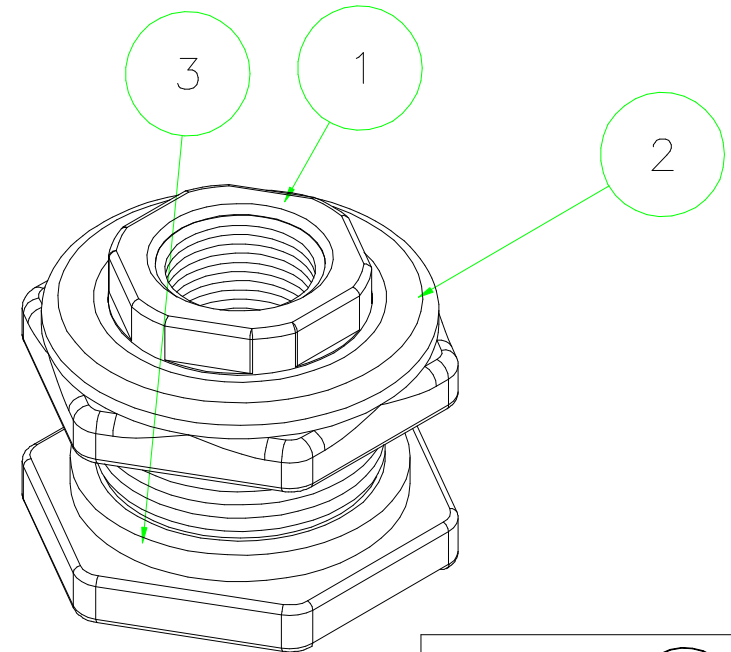

BANJO CORPORATION
150 BANJO DR. * CRAWFORDSVILLE, IN 47933

PART NO. TF100
TITLE 1" NPT Tank Fitting