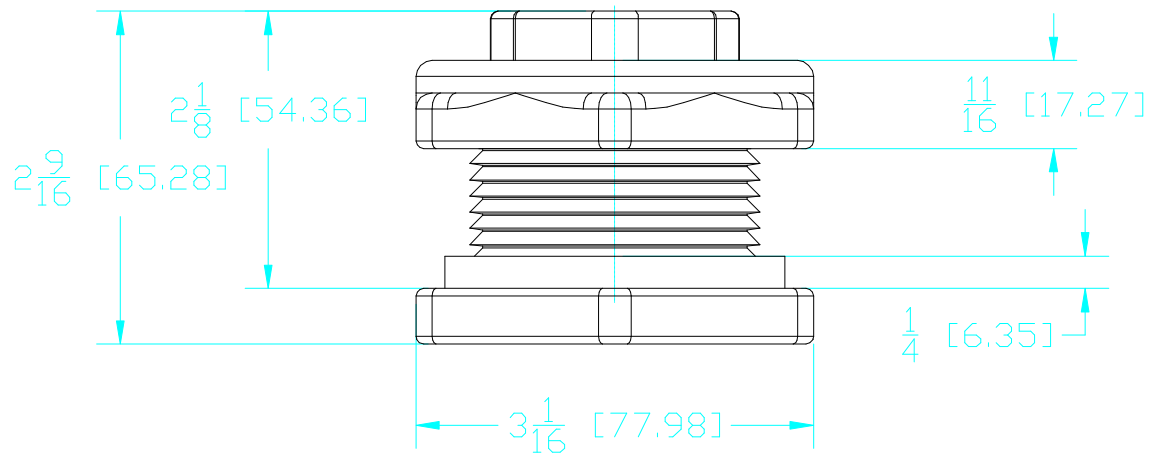

BANJO CORPORATION
150 BANJO DR. * CRAWFORDSVILLE, IN 47933

PART NO. TF100
TITLE 1" NPT Tank Fitting